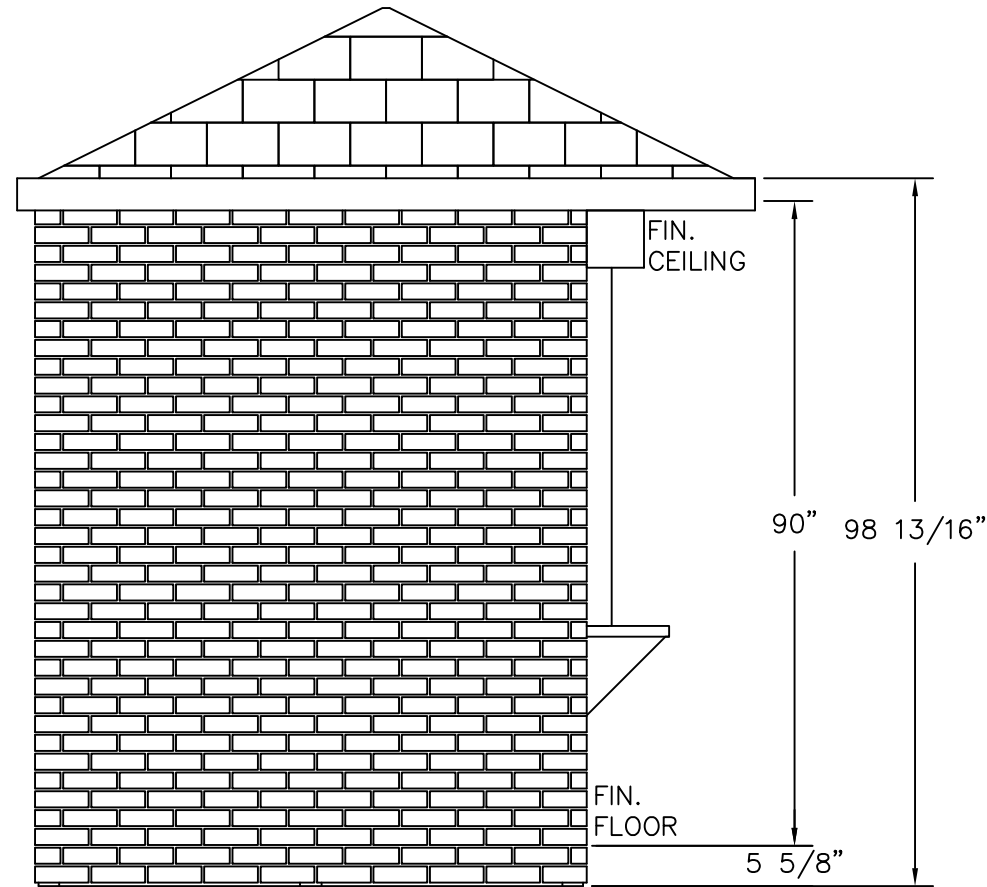

PLAN VIEW

PORTA-KING
 BUILDING SYSTEMS

4133 SHORELINE DRIVE
 EARTH CITY, MO 63045
 1-800-456-5464
 www.portaking.com

TITLE: Portable Ticket Booth 6 - Plan View

ELEVATION A

ELEVATION B

ELEVATION C

ELEVATION D

	4133 SHORELINE DRIVE EARTH CITY, MO 63045 1-800-456-5464 www.portaking.com
	TITLE: Portable Ticket Booth 6 – Elevation View