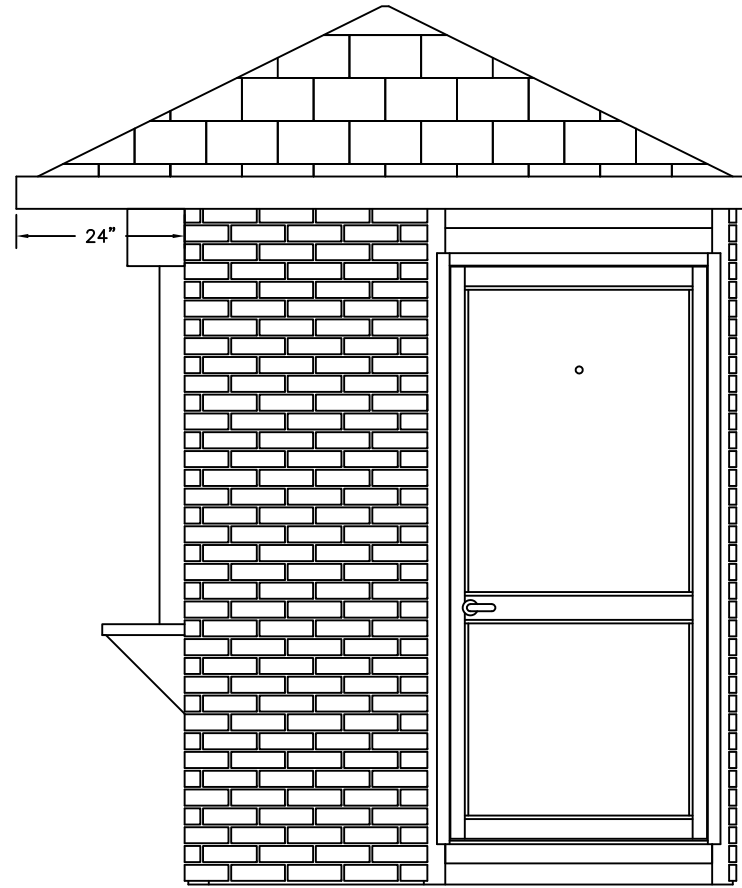

PLAN VIEW

PORTA-KING
 BUILDING SYSTEMS

4133 SHORELINE DRIVE
 EARTH CITY, MO 63045
 1-800-456-5464
 www.portaking.com

TITLE: Portable Ticket Booth 6 - Plan View

ELEVATION A

ELEVATION B

ELEVATION C

ELEVATION D