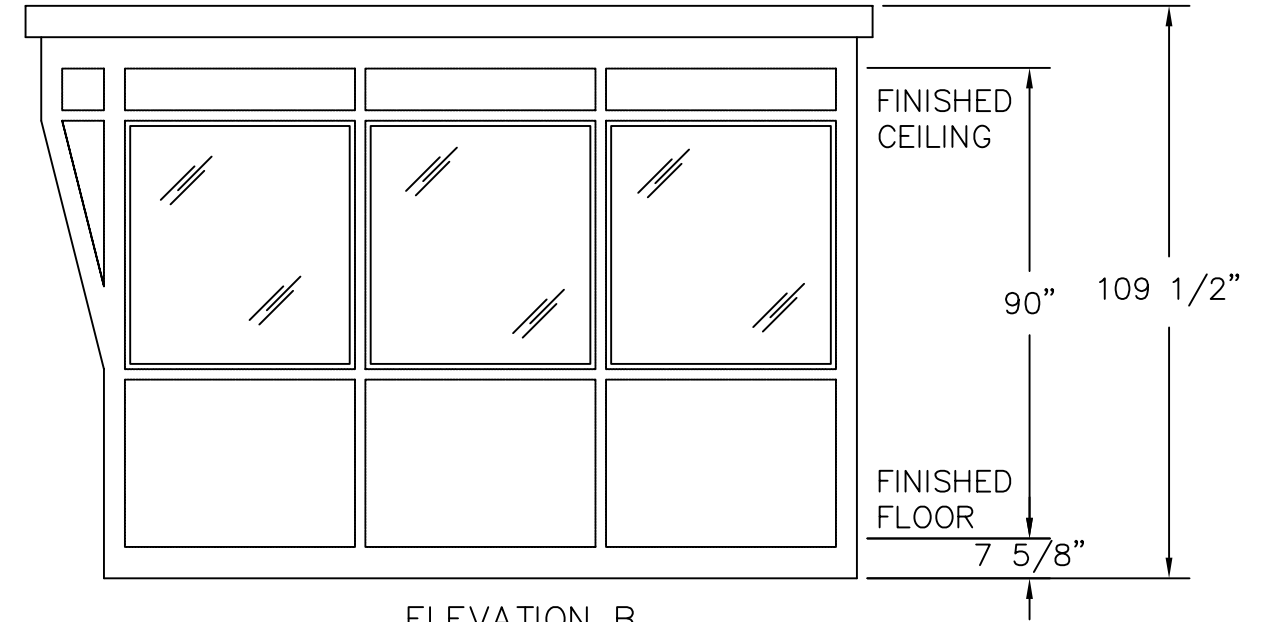

ELEVATION A

ELEVATION B

ELEVATION C

ELEVATION D

4133 SHORELINE DRIVE  
 EARTH CITY, MO 63045  
 1-800-456-5464  
 www.portaking.com

TITLE: PREFABRICATED PRESS BOX 11 – ELEVATION VIEW