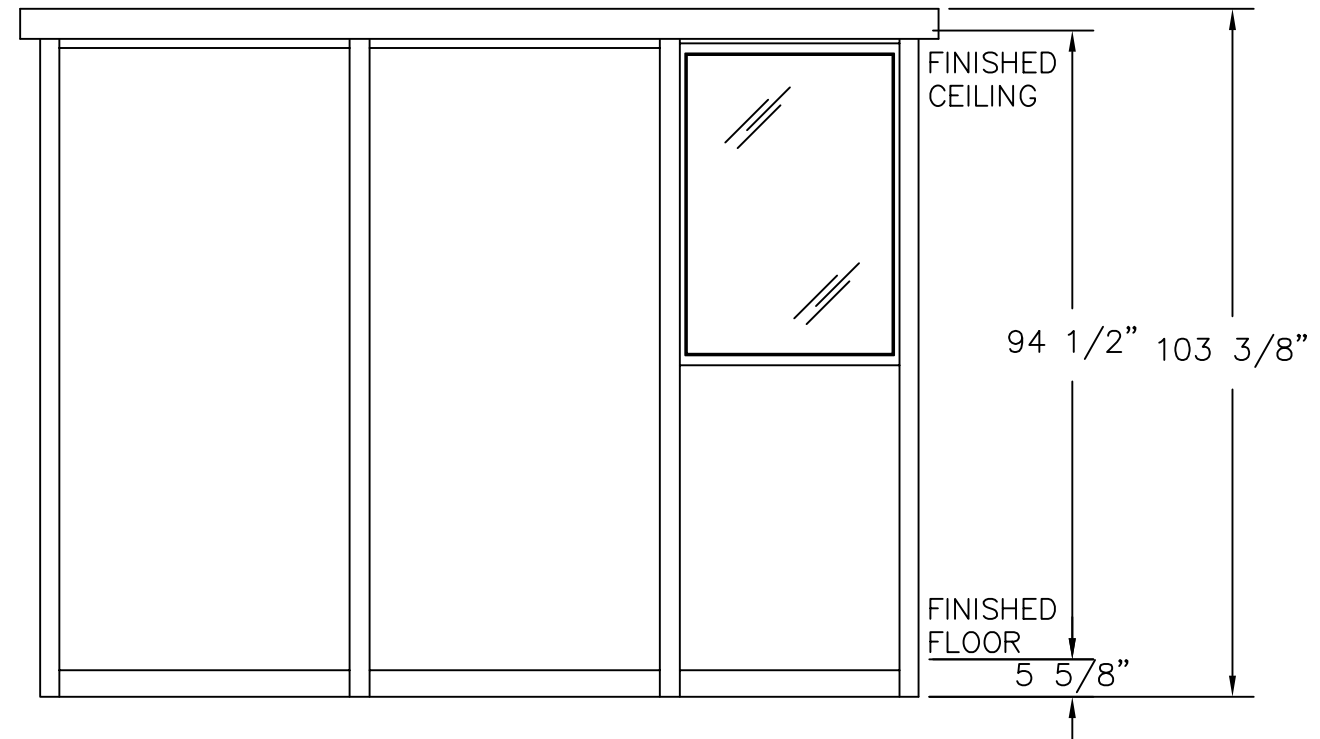

PLAN VIEW

	4133 SHORELINE DRIVE EARTH CITY, MO 63045 1-800-456-5464 www.portaking.com
	TITLE: PREFABRICATED PRESS BOX 12 – PLAN VIEW

ELEVATION A

ELEVATION B

ELEVATION C

ELEVATION D

4133 SHORELINE DRIVE
 EARTH CITY, MO 63045
 1-800-456-5464
 www.portaking.com

TITLE: PREFABRICATED PRESS BOX 12 – ELEVATION VIEW