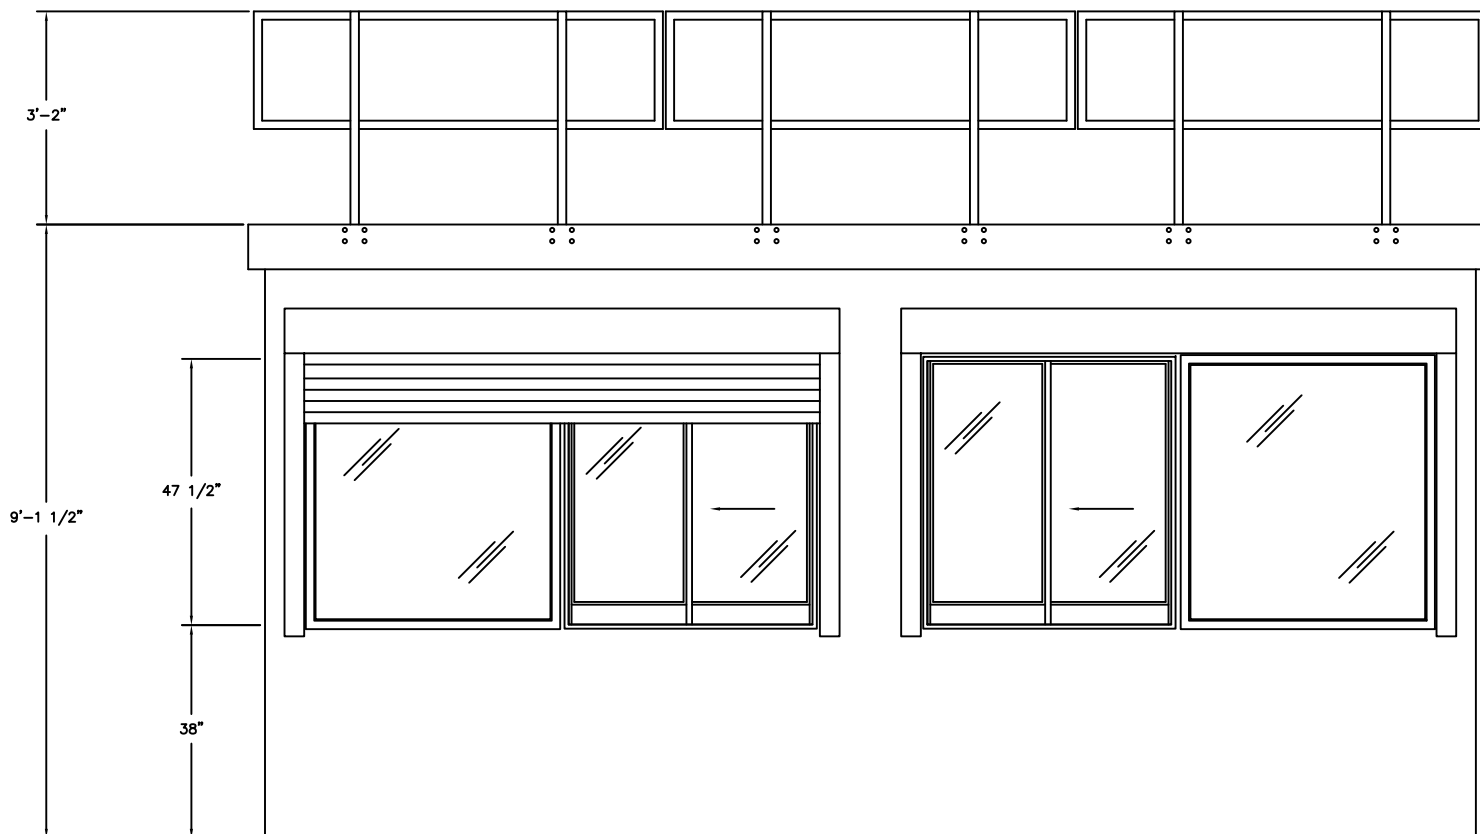

	4133 SHORELINE DRIVE EARTH CITY, MO 63045 1-800-456-5464 www.portaking.com
	TITLE: Prefabricated Press Box 3 – Plan View

ELEVATION A

ELEVATION B

ELEVATION C

ELEVATION D

 4133 SHORELINE DRIVE
 EARTH CITY, MO 63045
 1-800-456-5464
 www.portaking.com

TITLE: Prefabricated Press Box 3 – Elevation View