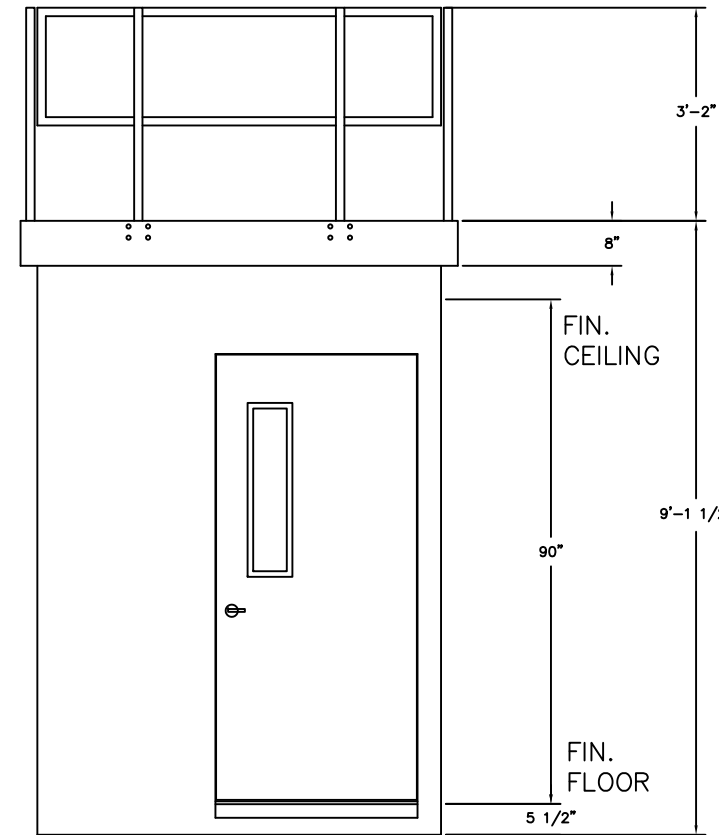

	4133 SHORELINE DRIVE EARTH CITY, MO 63045 1-800-456-5464 www.portaking.com
	TITLE: Prefabricated Press Box 3 – Plan View

ELEVATION A

ELEVATION B

ELEVATION C

ELEVATION D

 4133 SHORELINE DRIVE
 EARTH CITY, MO 63045
 1-800-456-5464
 www.portaking.com

TITLE: Prefabricated Press Box 3 – Elevation View