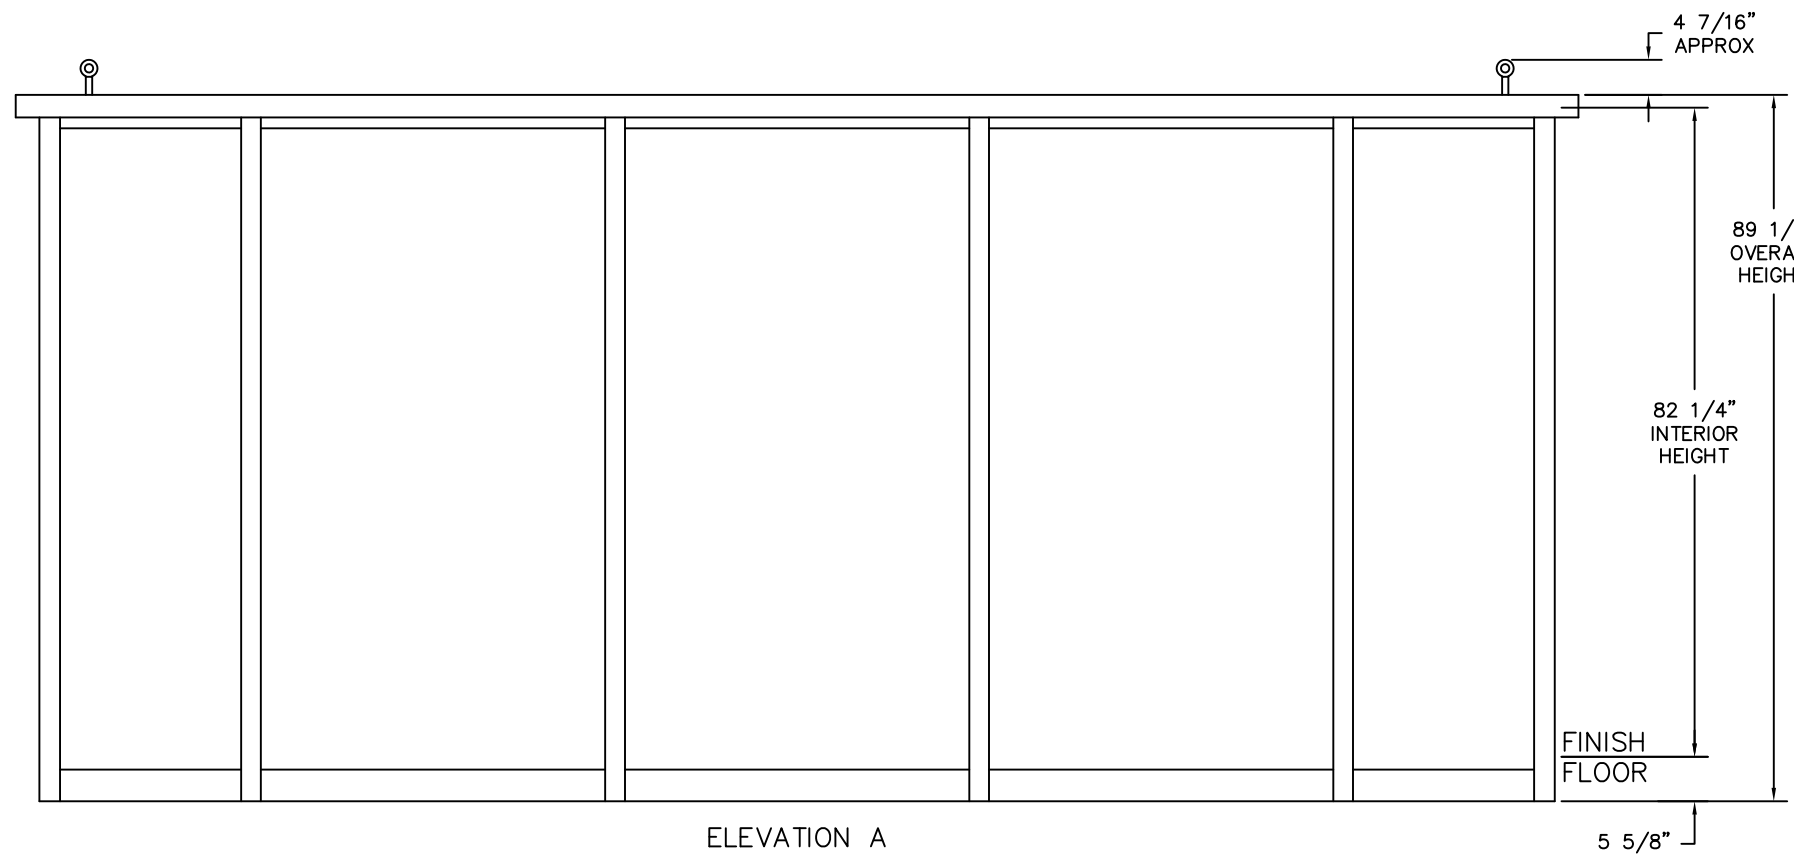

 PLAN VIEW

	4133 SHORELINE DRIVE EARTH CITY, MO 63045 1-800-456-5464 www.portaking.com
TITLE: PREFABRICATED PRESS BOX 5 & 9 – PLAN VIEW	

ELEVATION A

ELEVATION B

ELEVATION C

ELEVATION D

4133 SHORELINE DRIVE
 EARTH CITY, MO 63045
 1-800-456-5464
 www.portaking.com

TITLE: PREFABRICATED PRESS BOX 5 & 9 - ELEVATION VIEW