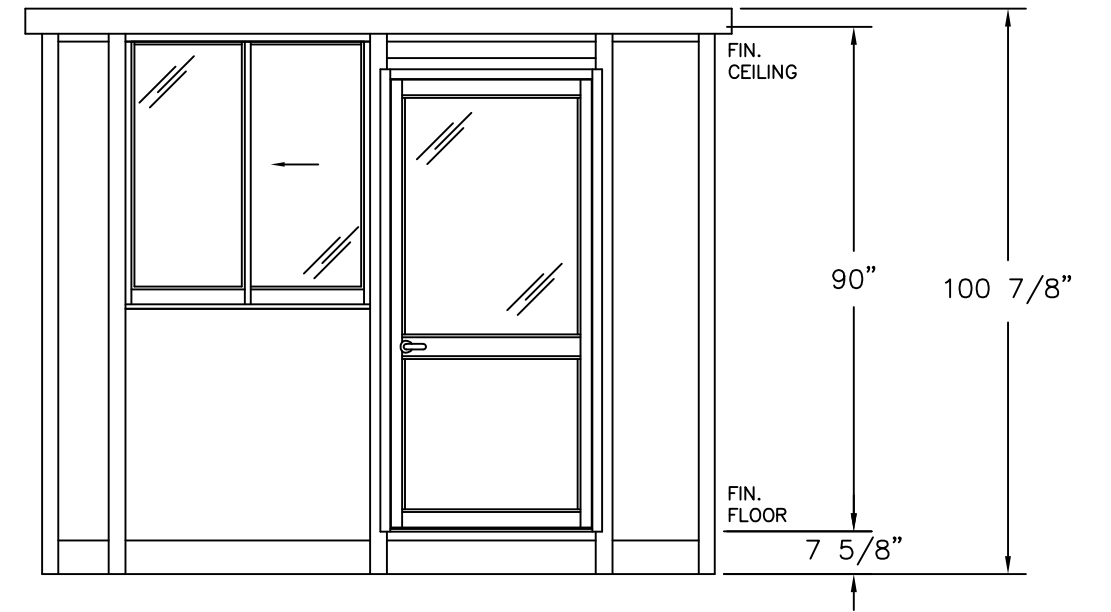

	4133 SHORELINE DRIVE EARTH CITY, MO 63045 1-800-456-5464 www.portaking.com
	TITLE: Prefabricated Press Box 7 - Plan View

ELEVATION A

ELEVATION B

ELEVATION C

ELEVATION D

	4133 SHORELINE DRIVE EARTH CITY, MO 63045 1-800-456-5464 www.portaking.com
	TITLE: Prefabricated Press Box 7 – Elevation View