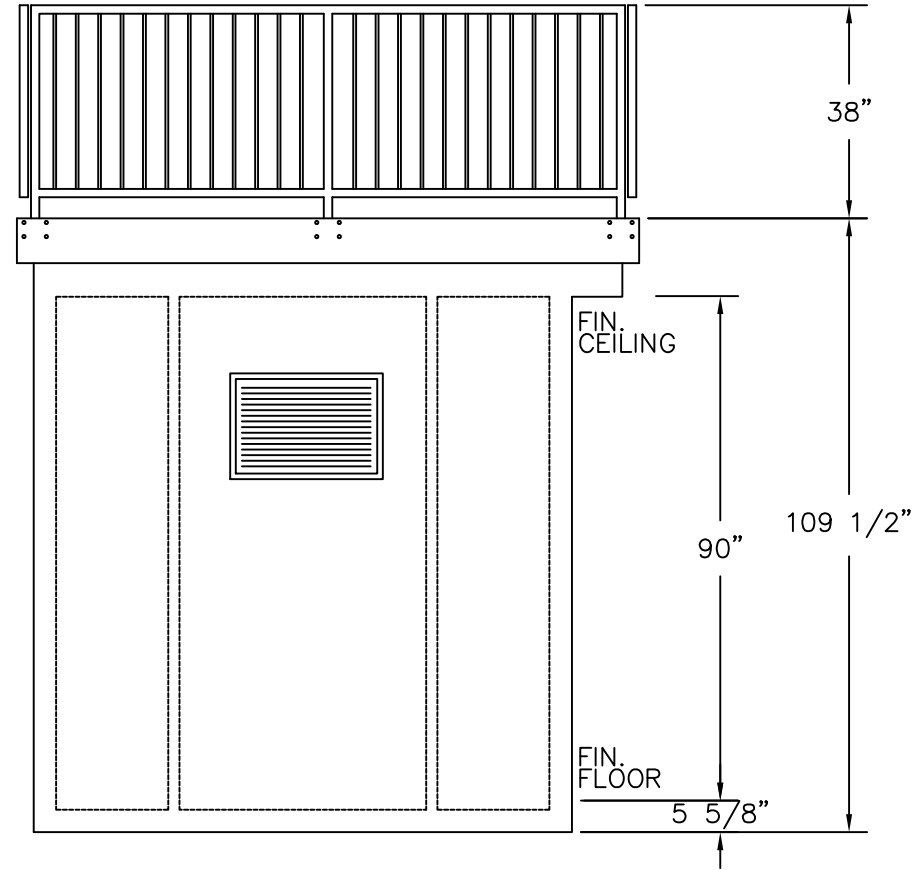

PLAN VIEW

	4133 SHORELINE DRIVE EARTH CITY, MO 63045 1-800-456-5464 www.portaking.com
	TITLE: Prefabricated Press Box 8 - Plan View

ELEVATION A

ELEVATION B

ELEVATION C

ELEVATION D

4133 SHORELINE DRIVE  
 EARTH CITY, MO 63045  
 1-800-456-5464  
 www.portaking.com

TITLE: Prefabricated Press Box 8 – Elevation View