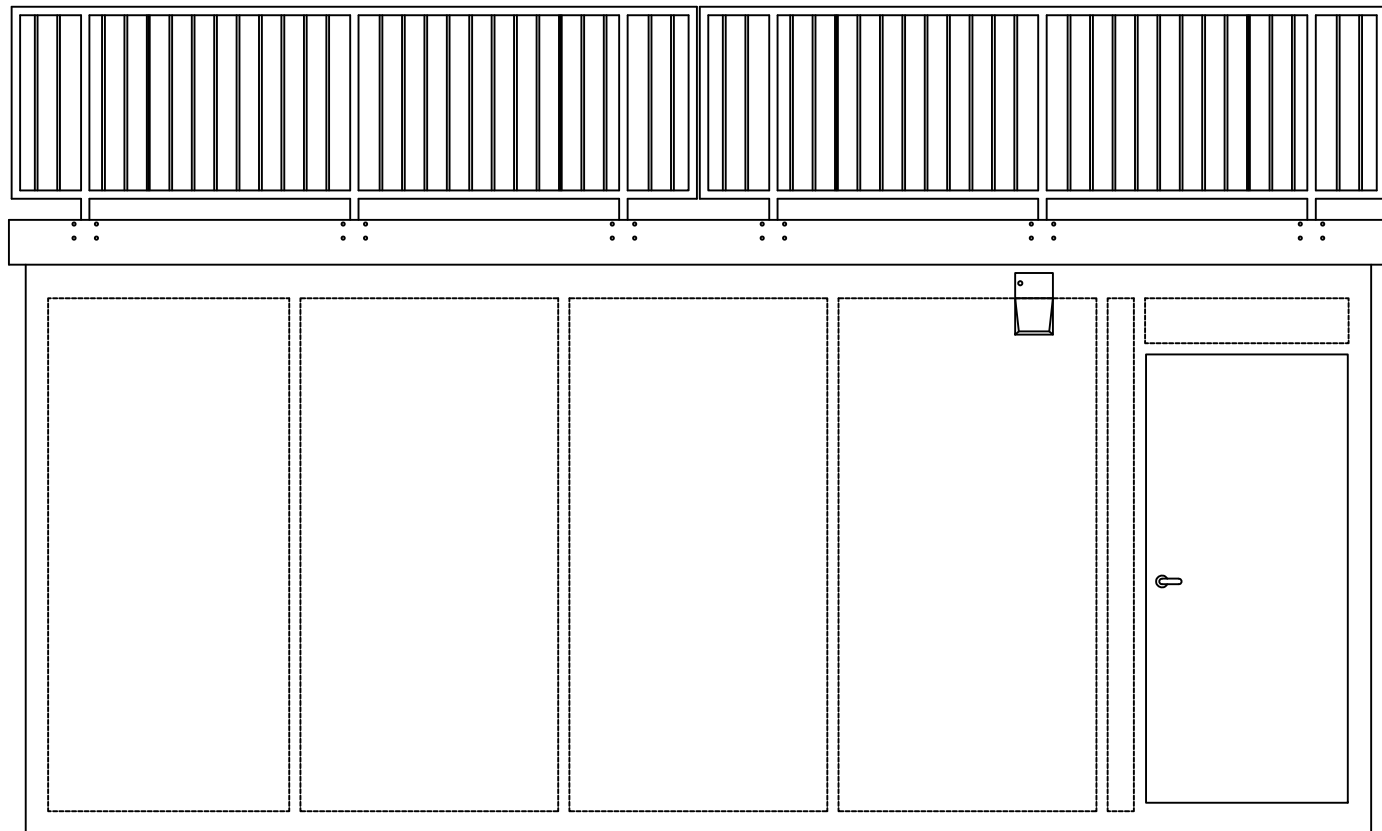

PLAN VIEW

	4133 SHORELINE DRIVE EARTH CITY, MO 63045 1-800-456-5464 www.portaking.com
	TITLE: Prefabricated Press Box 8 - Plan View

ELEVATION A

ELEVATION B

ELEVATION C

ELEVATION D

4133 SHORELINE DRIVE  
 EARTH CITY, MO 63045  
 1-800-456-5464  
 www.portaking.com

TITLE: Prefabricated Press Box 8 – Elevation View