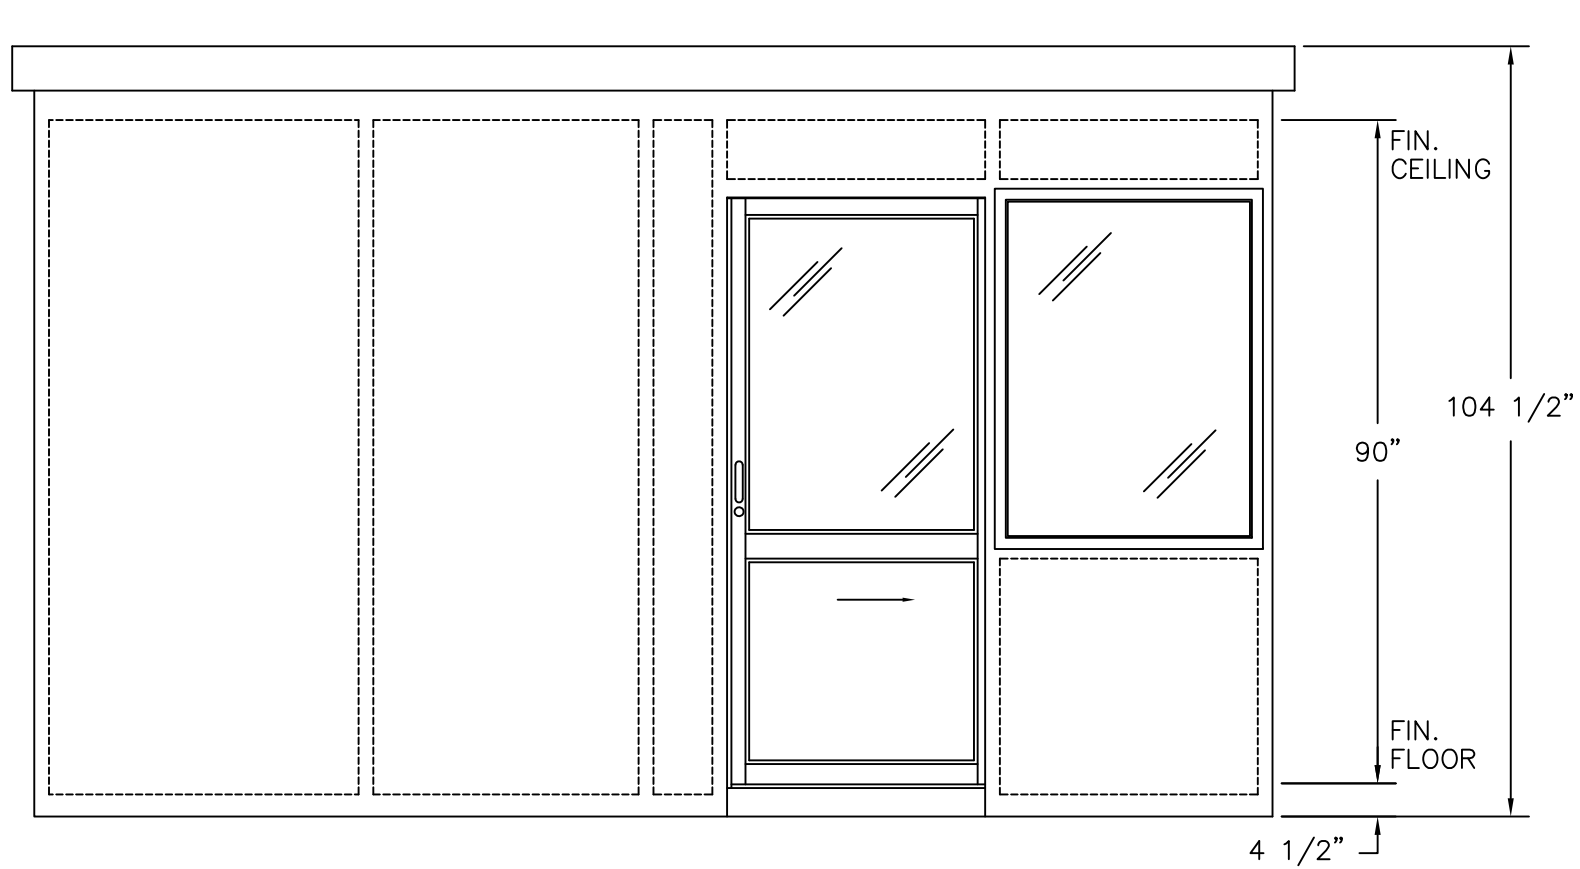

NOTE : PLUMBING ITEMS SHIPPED LOOSE, NOT PLUMBED.

PLAN VIEW

	4133 SHORELINE DRIVE EARTH CITY, MO 63045 1-800-456-5464 www.portaking.com
	TITLE: Security Booth 10 - Plan View

ELEVATION A

ELEVATION B

ELEVATION C