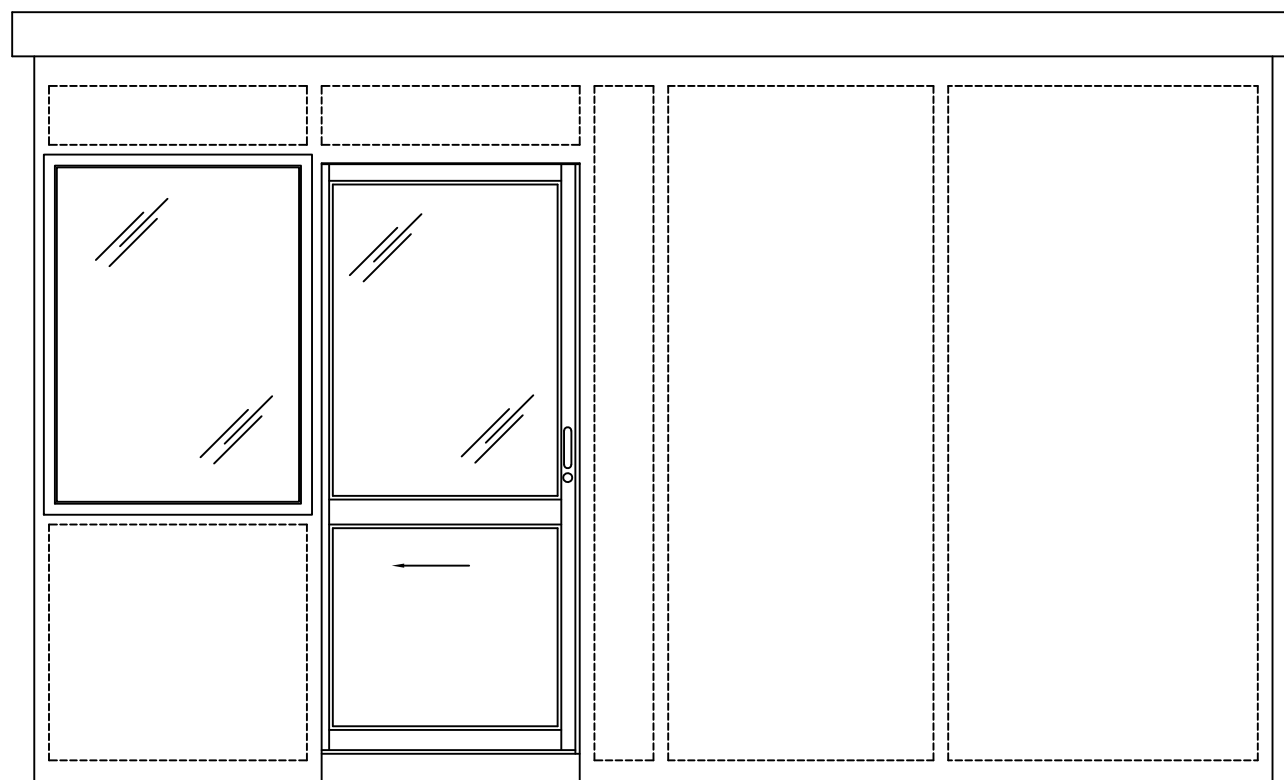

NOTE : PLUMBING ITEMS SHIPPED LOOSE, NOT PLUMBED.

PLAN VIEW

	4133 SHORELINE DRIVE EARTH CITY, MO 63045 1-800-456-5464 www.portaking.com
	TITLE: Security Booth 10 - Plan View

ELEVATION A

ELEVATION B

ELEVATION C