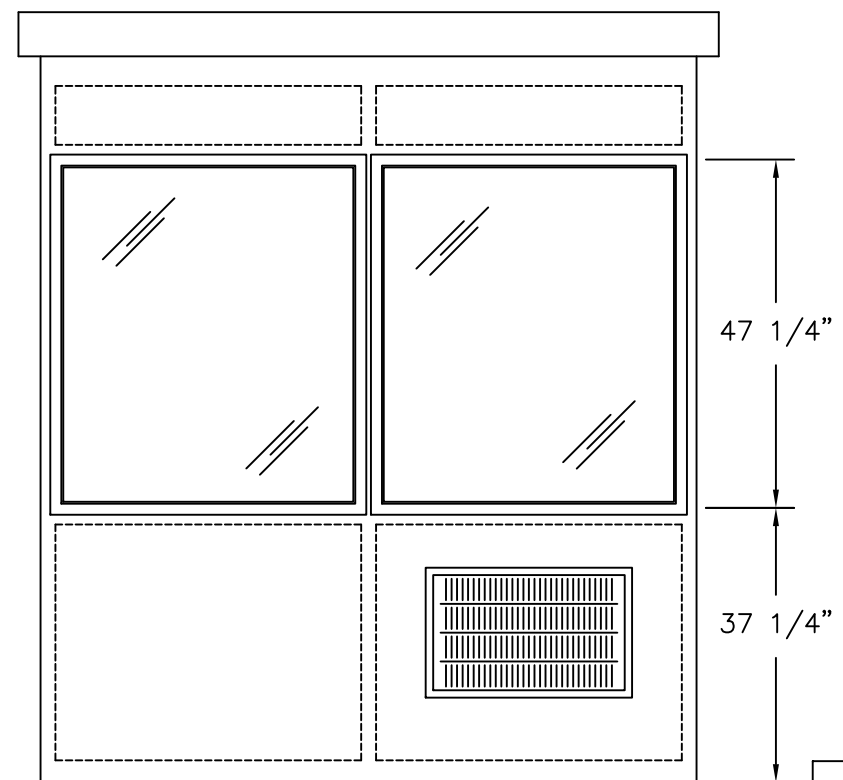

NOTE : PLUMBING ITEMS SHIPPED LOOSE, NOT PLUMBED.

PLAN VIEW

	4133 SHORELINE DRIVE EARTH CITY, MO 63045 1-800-456-5464 www.portaking.com
	TITLE: Security Booth 10 - Plan View

ELEVATION A

ELEVATION B

ELEVATION C