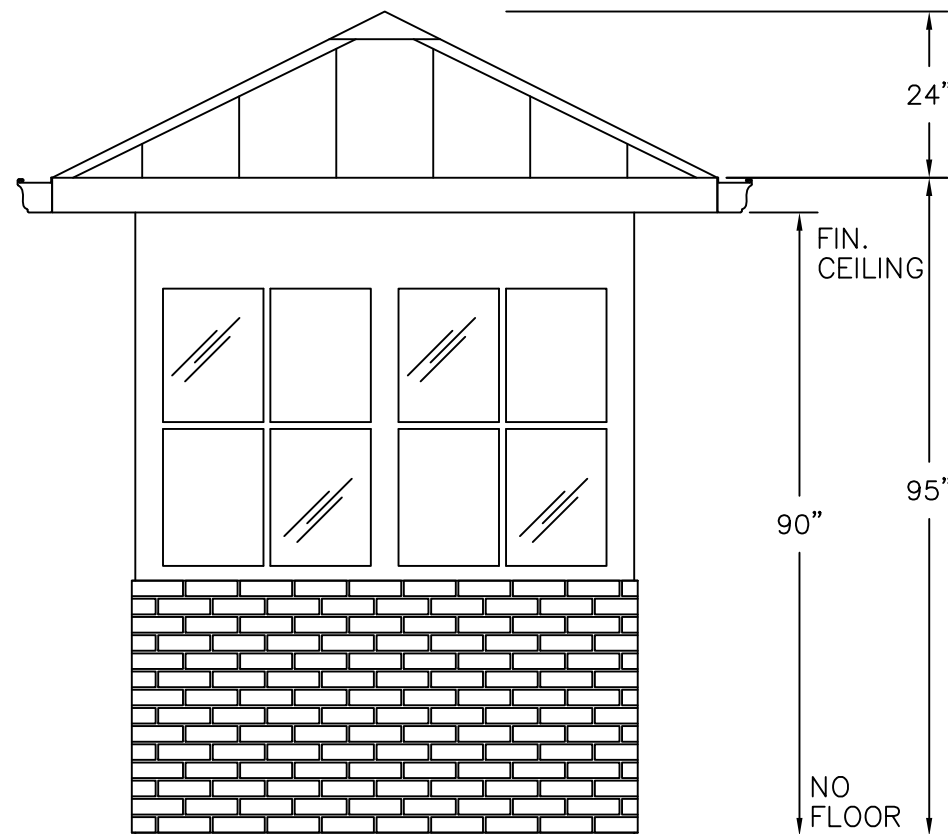

(C)
PLAN VIEW

PORTA-KING
BUILDING SYSTEMS

4133 SHORELINE DRIVE
EARTH CITY, MO 63045
1-800-456-5464
www.portaking.com

TITLE: Security Booth 11 - Plan View

ELEVATION A

ELEVATION B

ELEVATION C

ELEVATION D