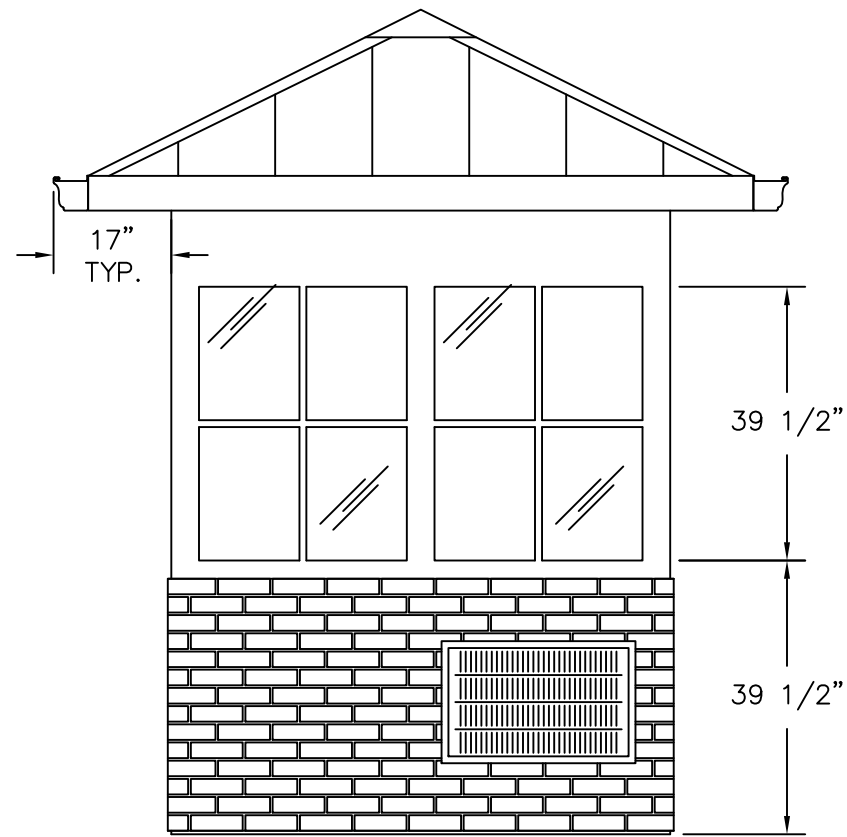

(C)
PLAN VIEW

PORTA-KING
BUILDING SYSTEMS

4133 SHORELINE DRIVE
EARTH CITY, MO 63045
1-800-456-5464
www.portaking.com

TITLE: Security Booth 11 - Plan View

ELEVATION A

ELEVATION B

ELEVATION C

ELEVATION D