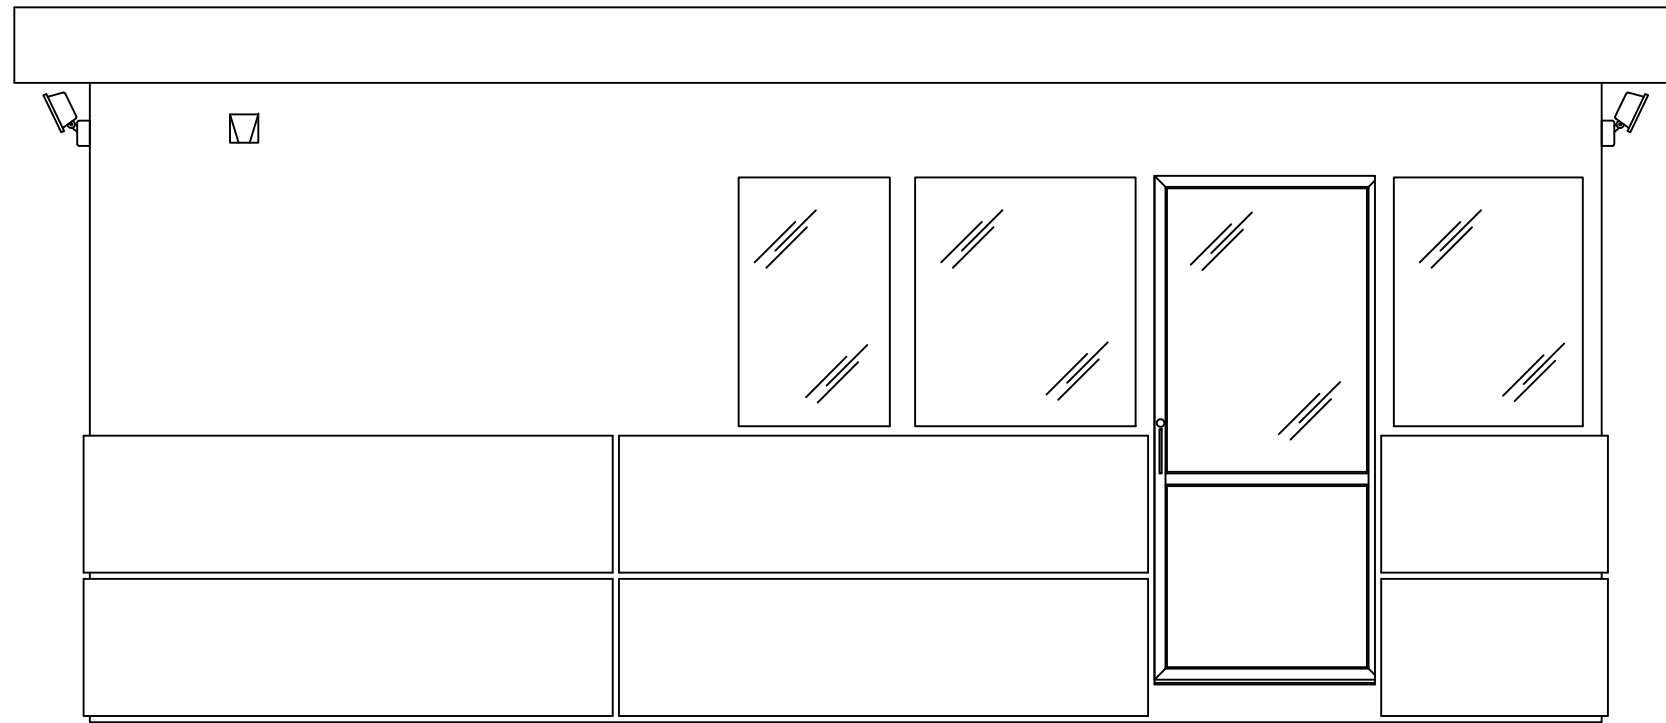

*NOTES:
 -SPLIT SYSTEM WILL SHIP LOOSE.
 FINAL HOOK UP ON SITE BY OTHERS.

PORTA-KING
 BUILDING SYSTEMS

4133 SHORELINE DRIVE
 EARTH CITY, MO 63045
 1-800-456-5464
 www.portaking.com

TITLE: Security Booth 16 - Plan View

ELEVATION A

ELEVATION B

ELEVATION C

ELEVATION D

4133 SHORELINE DRIVE
 EARTH CITY, MO 63045
 1-800-456-5464
 www.portaking.com

TITLE: Security Booth 16 - Elevation View