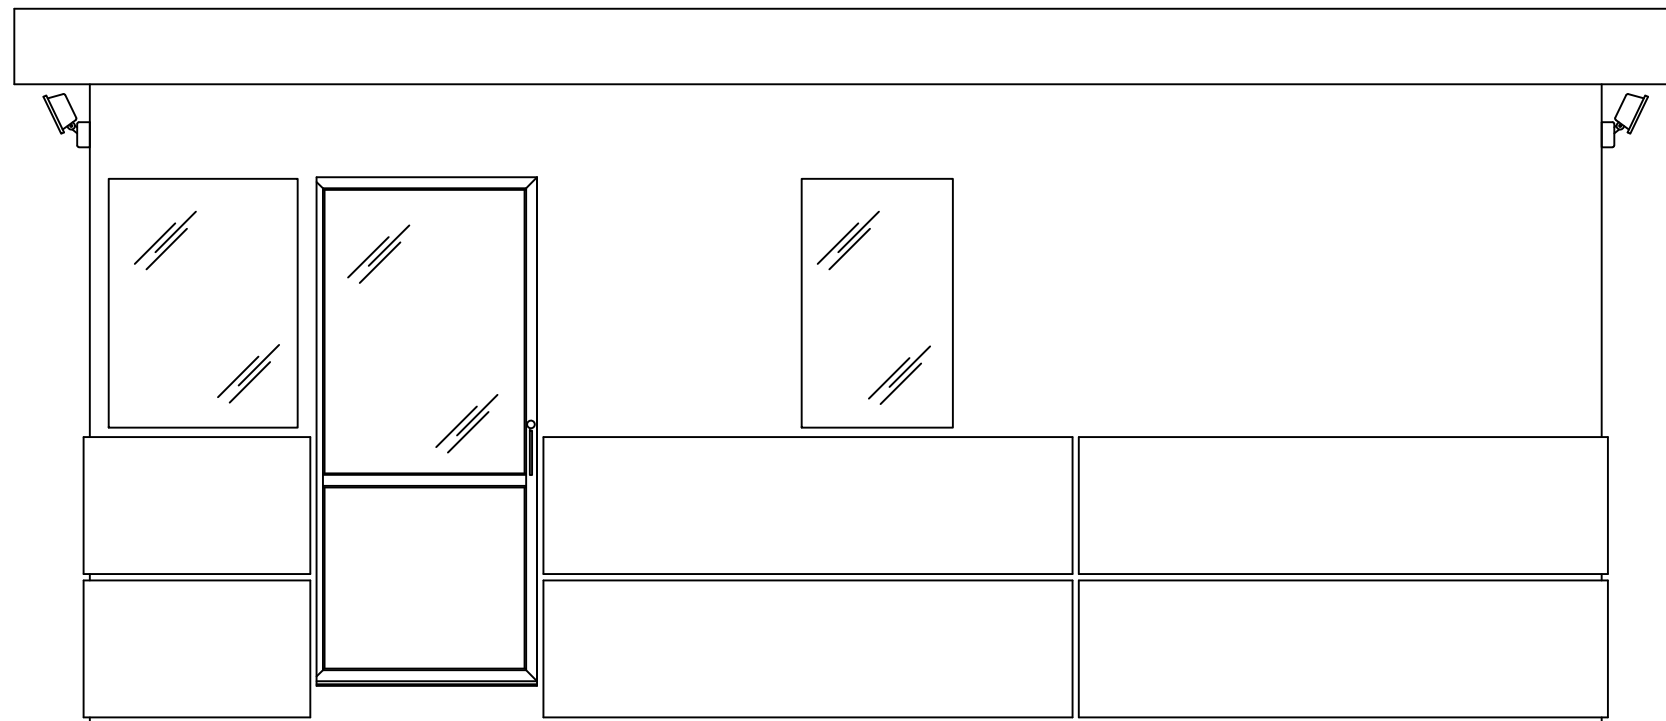

*NOTES:
 -SPLIT SYSTEM WILL SHIP LOOSE.
 FINAL HOOK UP ON SITE BY OTHERS.

PORTA-KING
 BUILDING SYSTEMS

4133 SHORELINE DRIVE
 EARTH CITY, MO 63045
 1-800-456-5464
 www.portaking.com

TITLE: Security Booth 16 - Plan View

ELEVATION A

ELEVATION B

ELEVATION C

ELEVATION D

4133 SHORELINE DRIVE
 EARTH CITY, MO 63045
 1-800-456-5464
 www.portaking.com

TITLE: Security Booth 16 - Elevation View