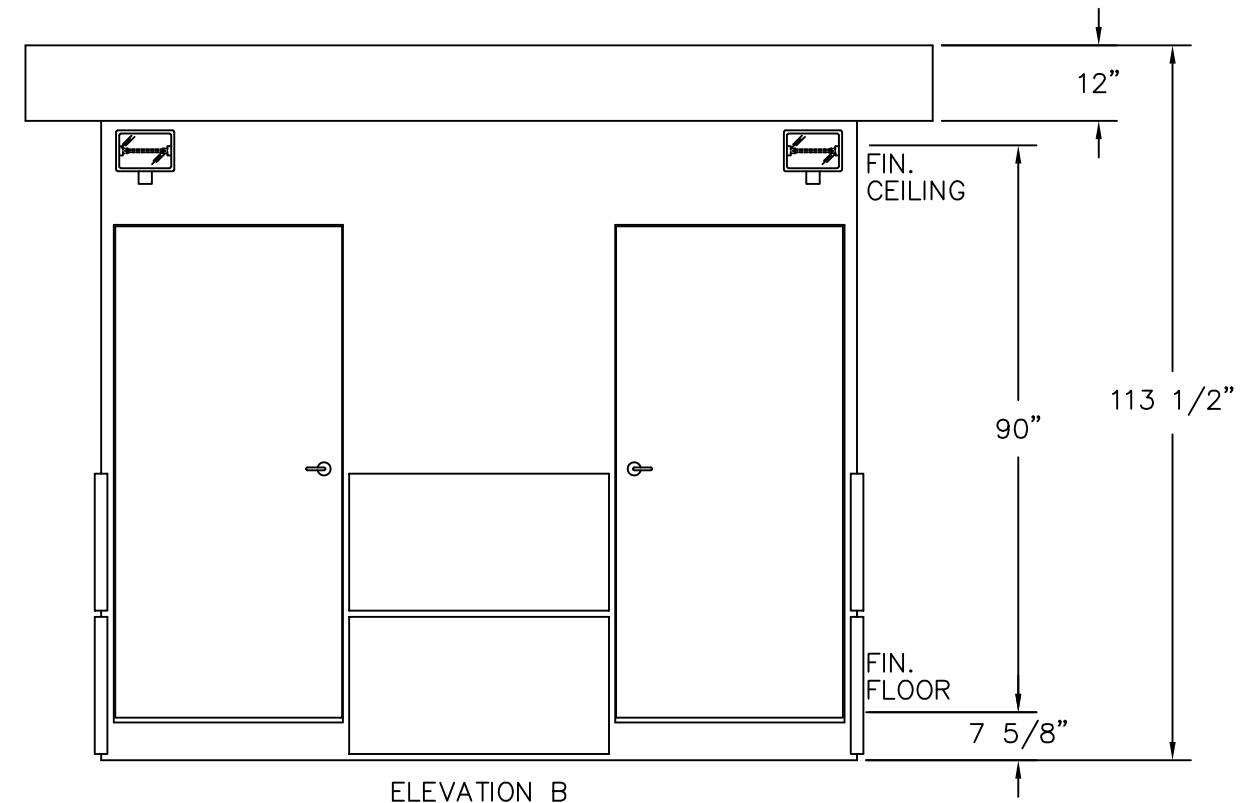

ELEVATION A

ELEVATION B

ELEVATION C

ELEVATION D

4133 SHORELINE DRIVE
 EARTH CITY, MO 63045
 1-800-456-5464
 www.portaking.com

TITLE: Security Booth 16 - Elevation View