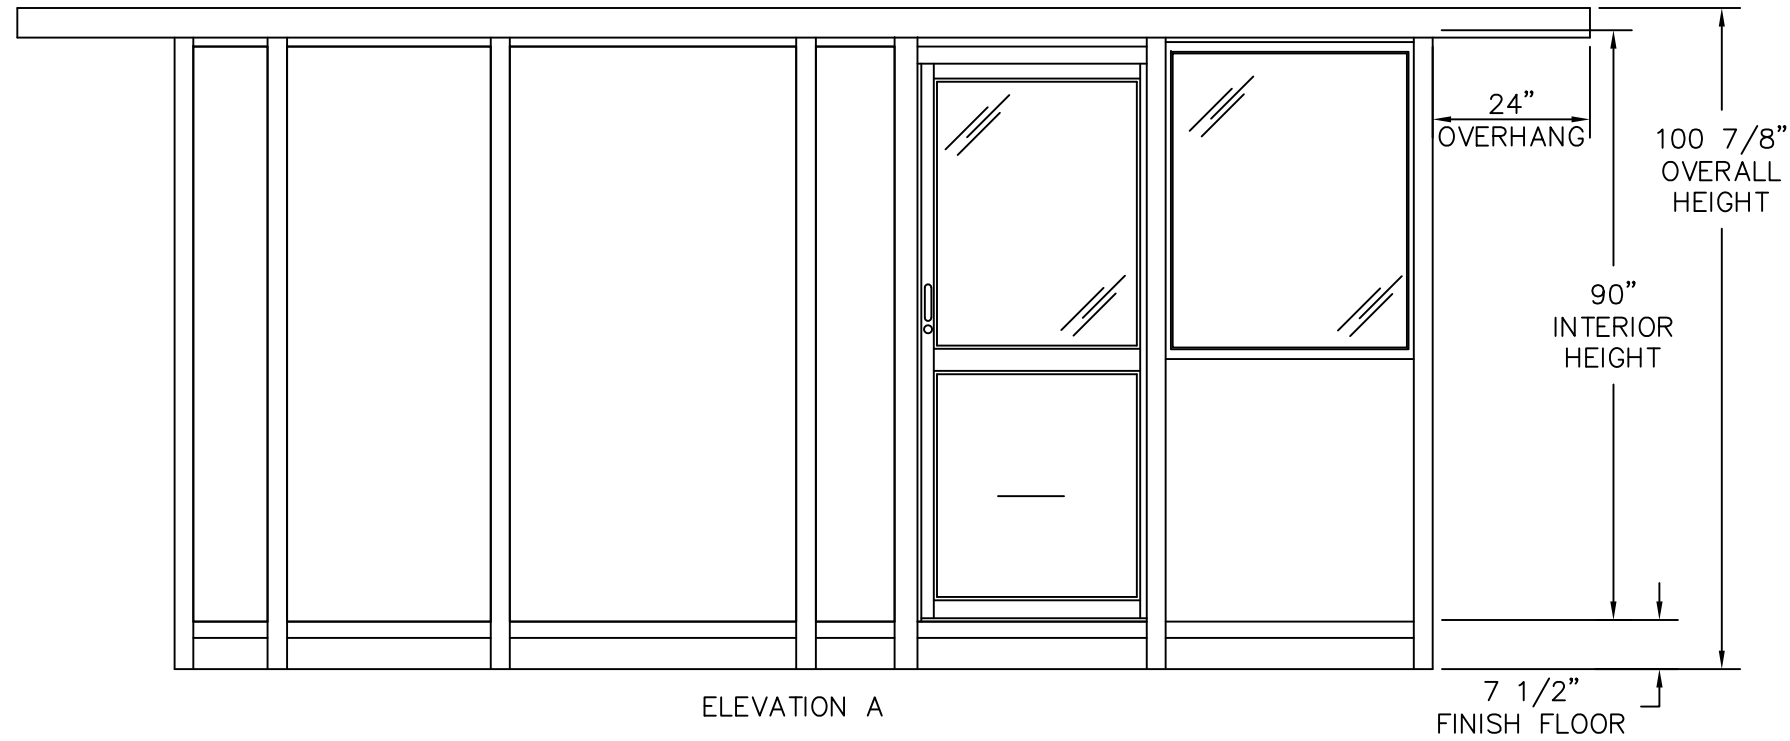

PLAN VIEW

	4133 SHORELINE DRIVE EARTH CITY, MO 63045 1-800-456-5464 www.portaking.com
	TITLE: Security Booth 18 - Plan View

ELEVATION A

ELEVATION B

ELEVATION C

ELEVATION D

4133 SHORELINE DRIVE
 EARTH CITY, MO 63045
 1-800-456-5464
 www.portaking.com

TITLE: Security Booth 18 - Elevation View