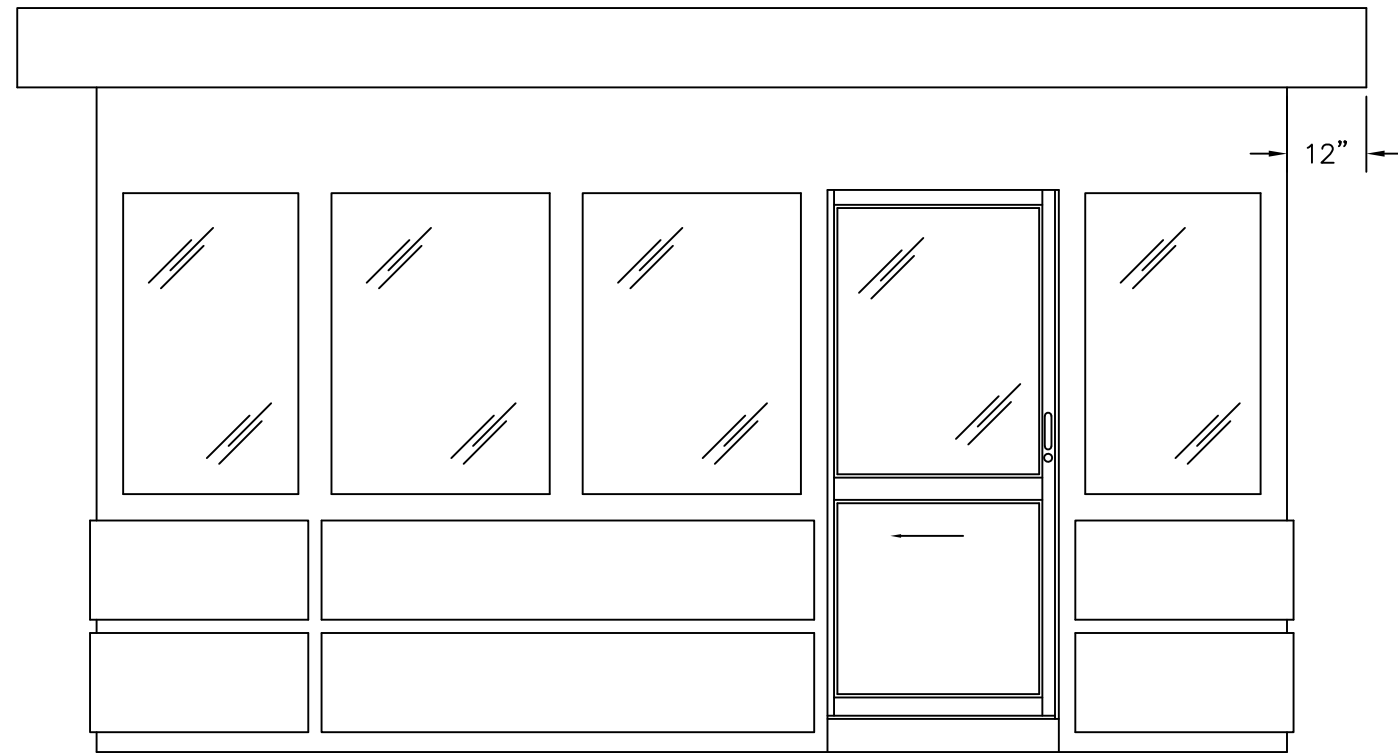

(C)  
PLAN VIEW

**PORTA-KING**  
BUILDING SYSTEMS

4133 SHORELINE DRIVE  
EARTH CITY, MO 63045  
1-800-456-5464  
www.portaking.com

TITLE: Security Booth 19 - Plan View

ELEVATION A

ELEVATION B

ELEVATION C

ELEVATION D

4133 SHORELINE DRIVE  
EARTH CITY, MO 63045  
1-800-456-5464  
www.portaking.com

TITLE: Security Booth 19 - Elevation View