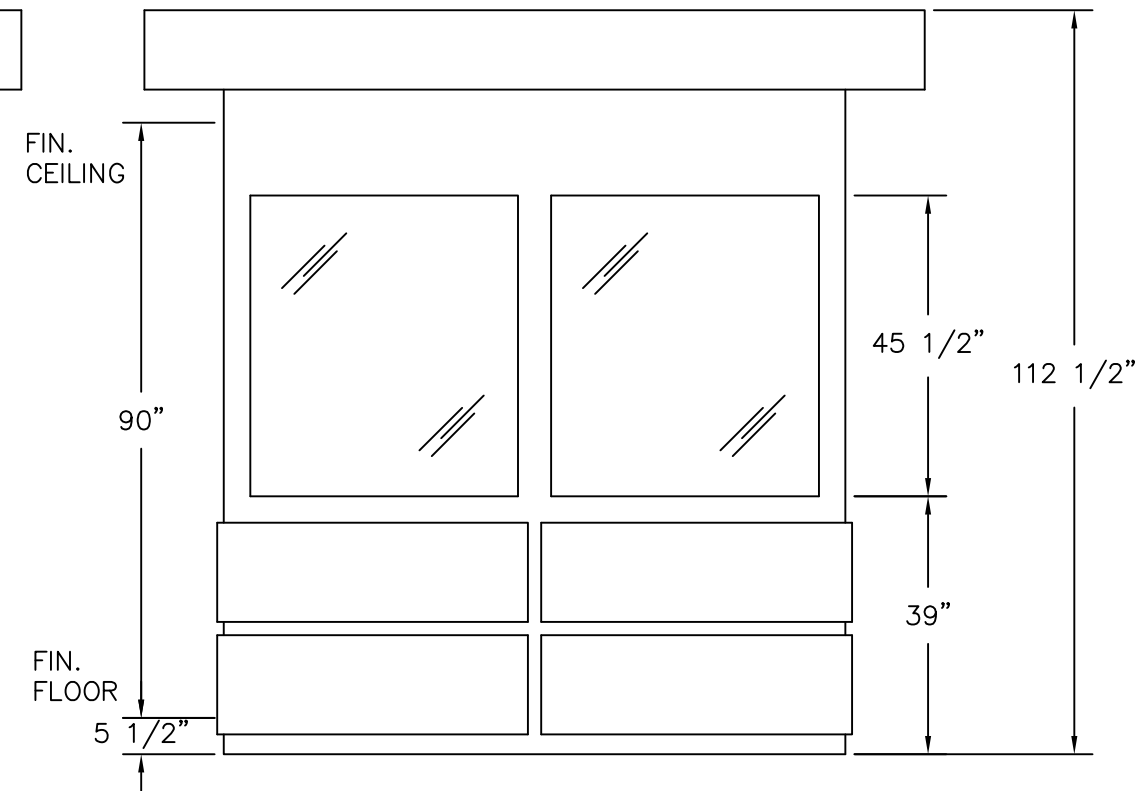

(C)  
PLAN VIEW

**PORTA-KING**  
BUILDING SYSTEMS

4133 SHORELINE DRIVE  
EARTH CITY, MO 63045  
1-800-456-5464  
www.portaking.com

TITLE: Security Booth 19 - Plan View

ELEVATION A

ELEVATION B

ELEVATION C

ELEVATION D