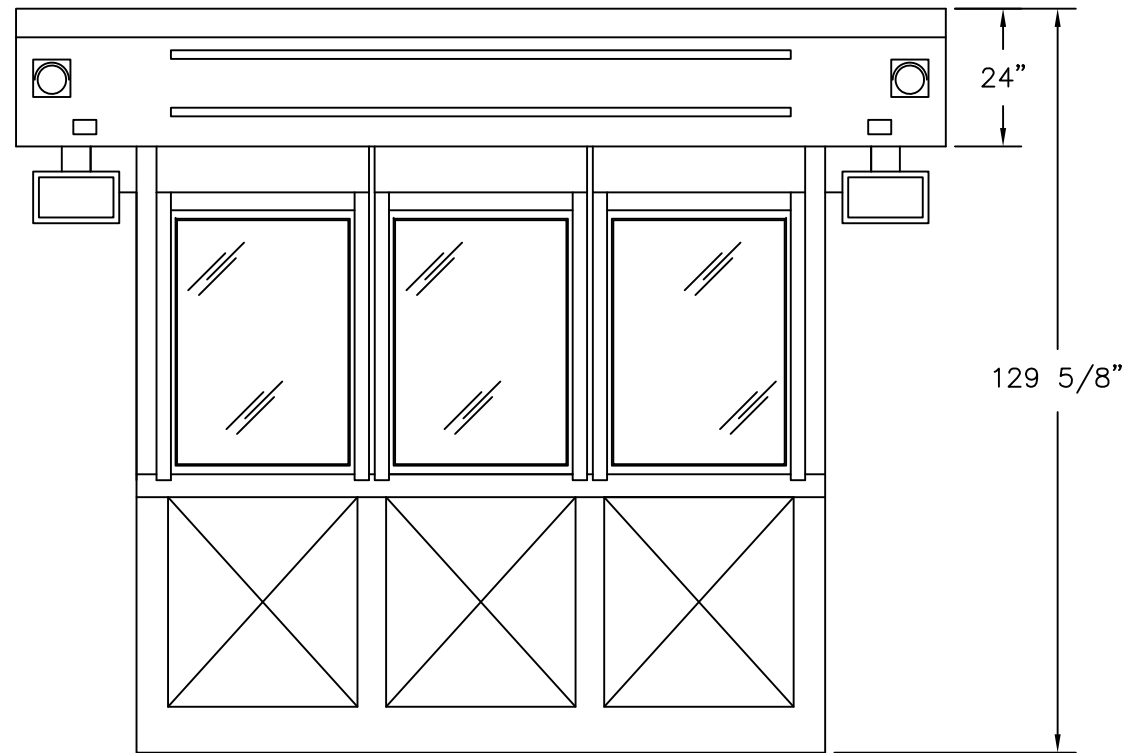

PLAN VIEW

4133 SHORELINE DRIVE  
EARTH CITY, MO 63045  
1-800-456-5464  
www.portaking.com

TITLE: Security Booth 2 - Plan View

ELEVATION B

ELEVATION D

ELEVATION C AND (A MIRRORED)

4133 SHORELINE DRIVE  
 EARTH CITY, MO 63045  
 1-800-456-5464  
 www.portaking.com

TITLE: Security Booth 2 – Elevation View