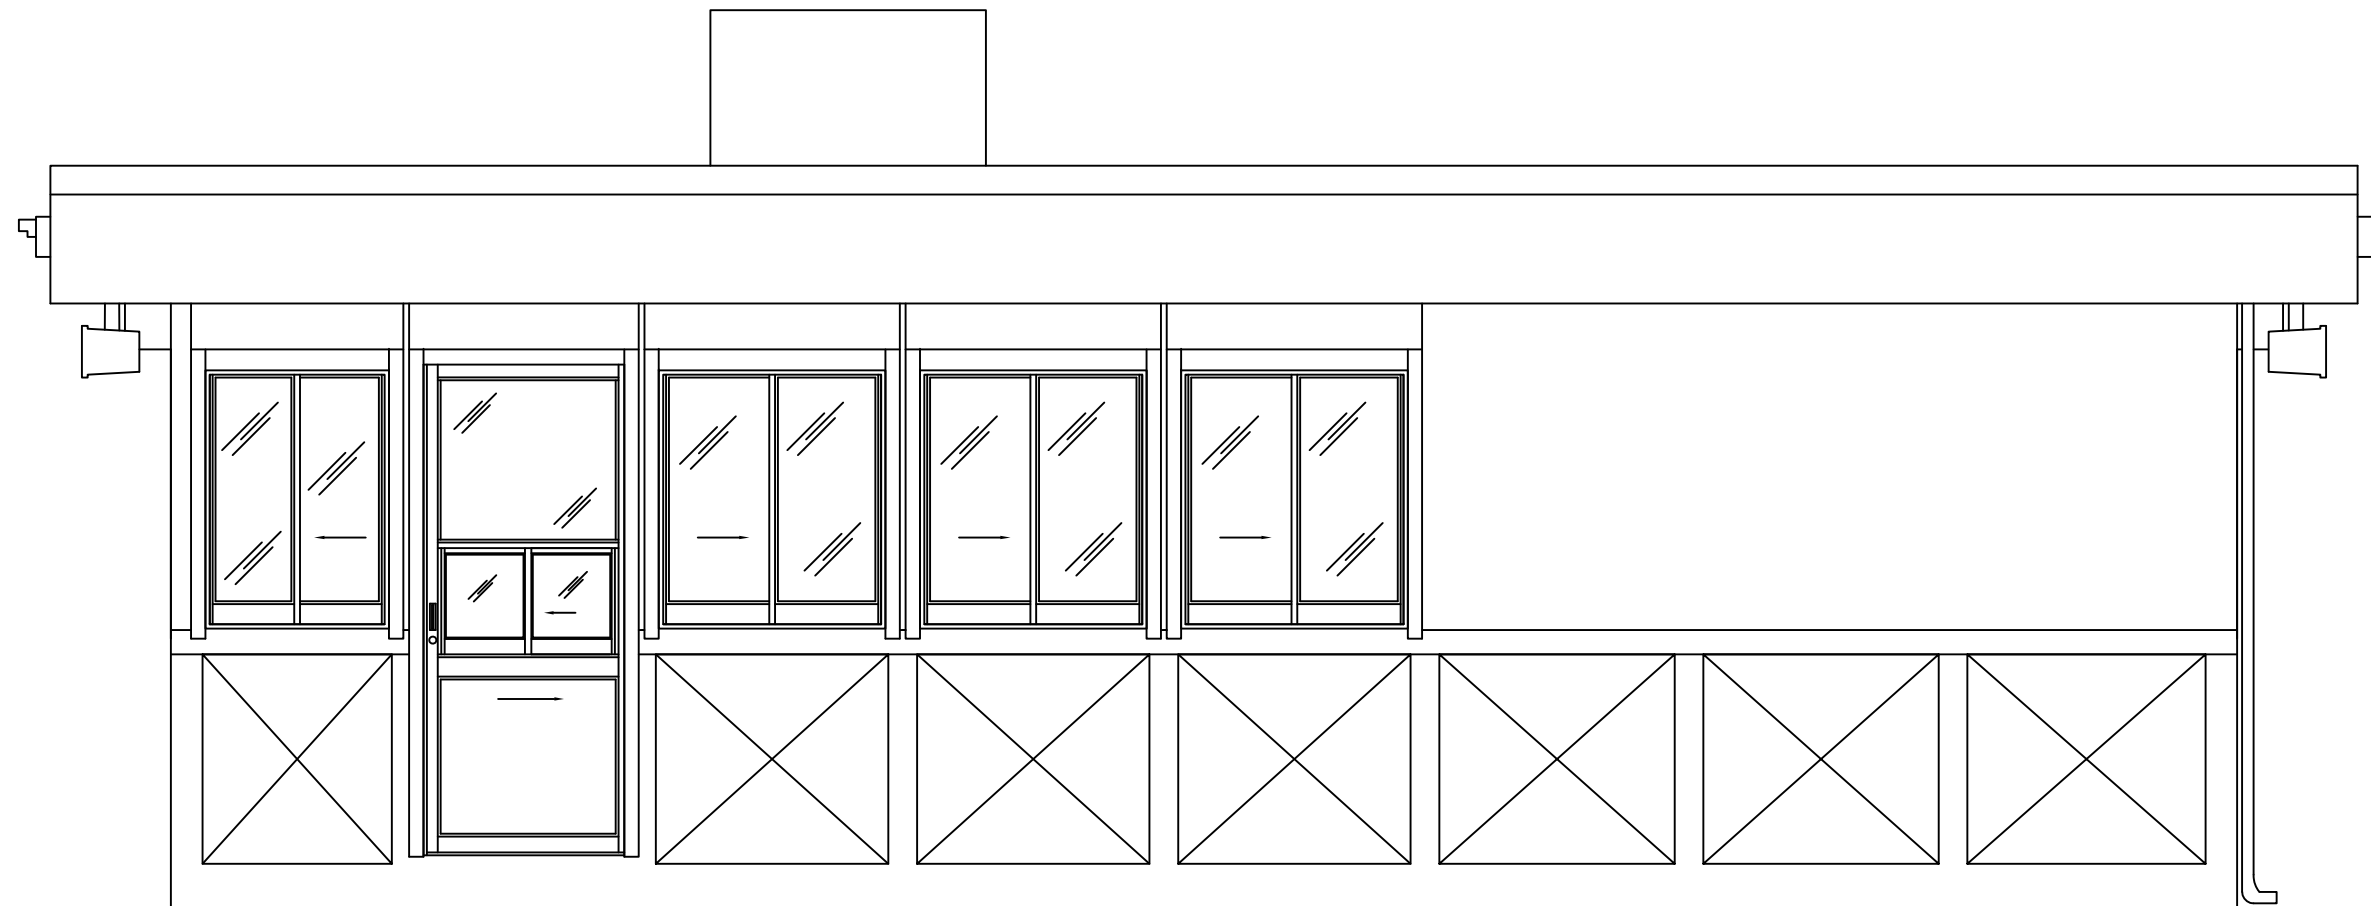

PLAN VIEW

4133 SHORELINE DRIVE  
EARTH CITY, MO 63045  
1-800-456-5464  
www.portaking.com

TITLE: Security Booth 2 - Plan View

ELEVATION B

ELEVATION D

ELEVATION C AND (A MIRRORED)

4133 SHORELINE DRIVE  
 EARTH CITY, MO 63045  
 1-800-456-5464  
 www.portaking.com

TITLE: Security Booth 2 – Elevation View