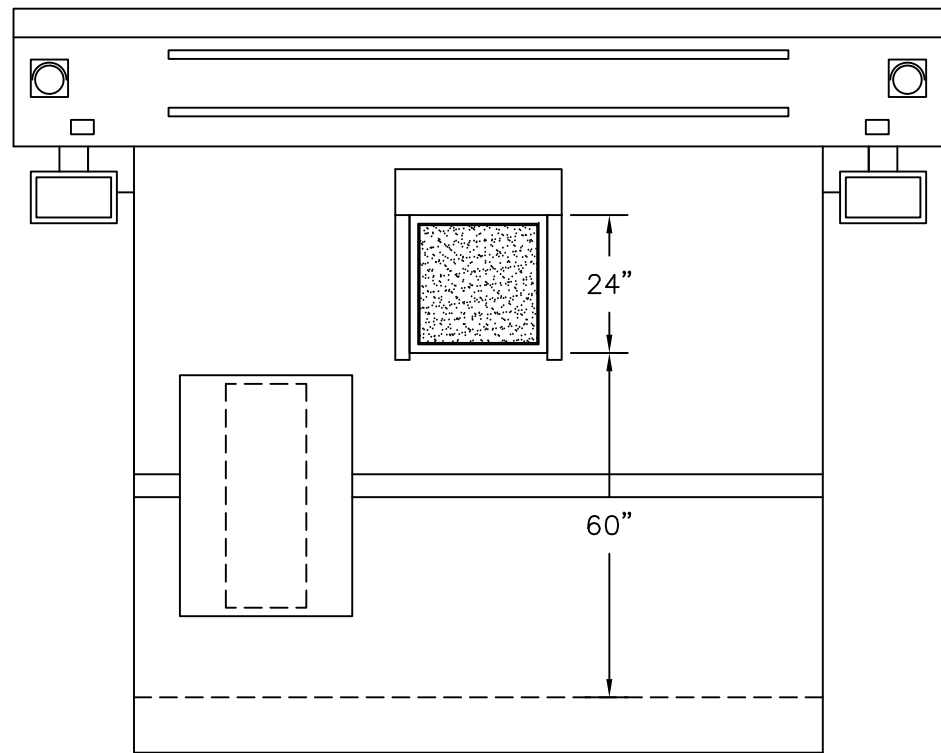

PLAN VIEW

4133 SHORELINE DRIVE  
EARTH CITY, MO 63045  
1-800-456-5464  
www.portaking.com

TITLE: Security Booth 2 - Plan View

ELEVATION B

ELEVATION D

ELEVATION C AND (A MIRRORED)

4133 SHORELINE DRIVE  
 EARTH CITY, MO 63045  
 1-800-456-5464  
 www.portaking.com

TITLE: Security Booth 2 – Elevation View