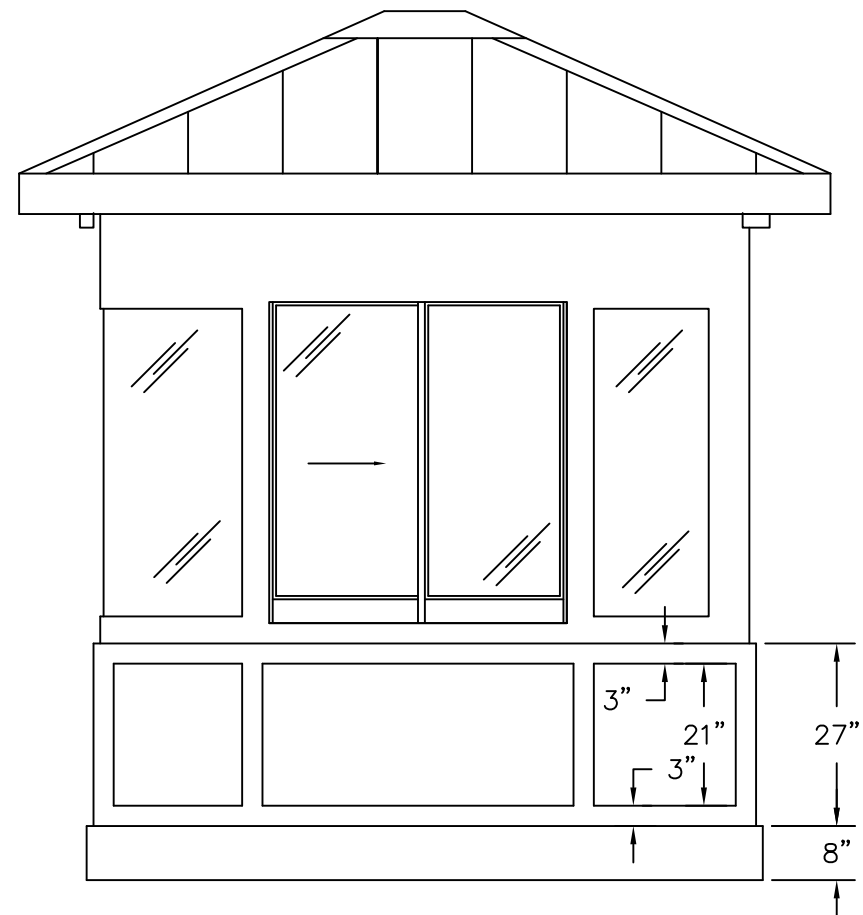

PLAN VIEW

4133 SHORELINE DRIVE
 EARTH CITY, MO 63045
 1-800-456-5464
 www.portaking.com

TITLE: Security Booth 20 - Plan View

ELEVATION A

ELEVATION B

ELEVATION C

ELEVATION D

	4133 SHORELINE DRIVE EARTH CITY, MO 63045 1-800-456-5464 www.portaking.com
	TITLE: Security Booth 20 – Elevation View