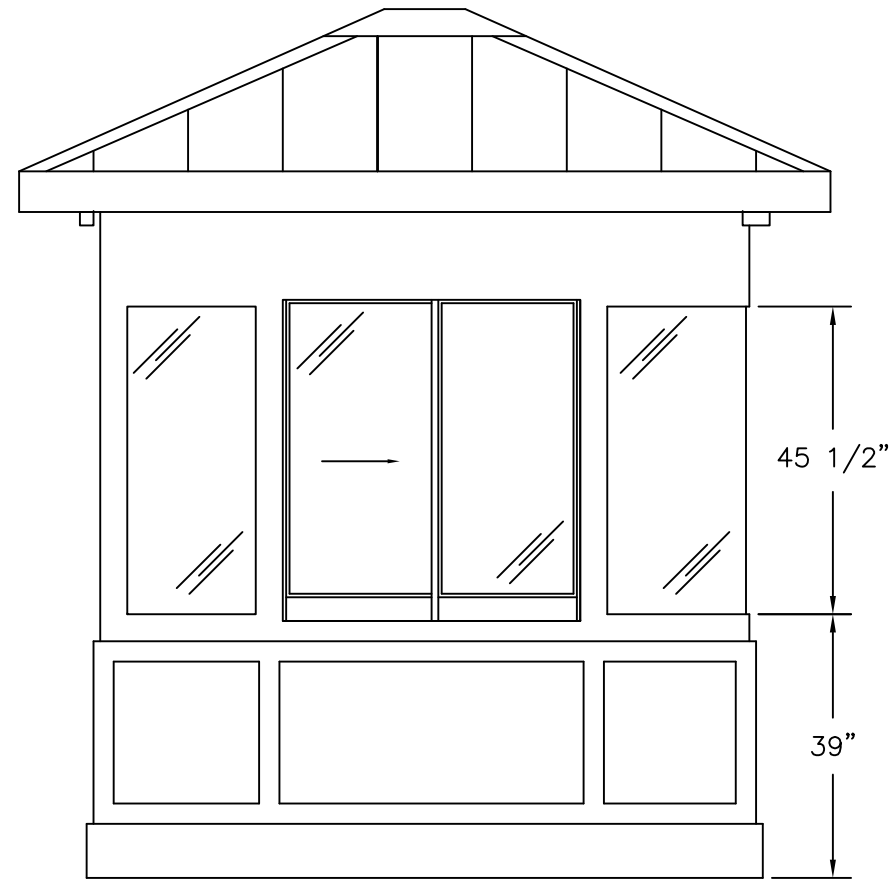

PLAN VIEW

4133 SHORELINE DRIVE
 EARTH CITY, MO 63045
 1-800-456-5464
 www.portaking.com

TITLE: Security Booth 20 - Plan View

ELEVATION A

ELEVATION B

ELEVATION C

ELEVATION D

	4133 SHORELINE DRIVE EARTH CITY, MO 63045 1-800-456-5464 www.portaking.com
	TITLE: Security Booth 20 – Elevation View