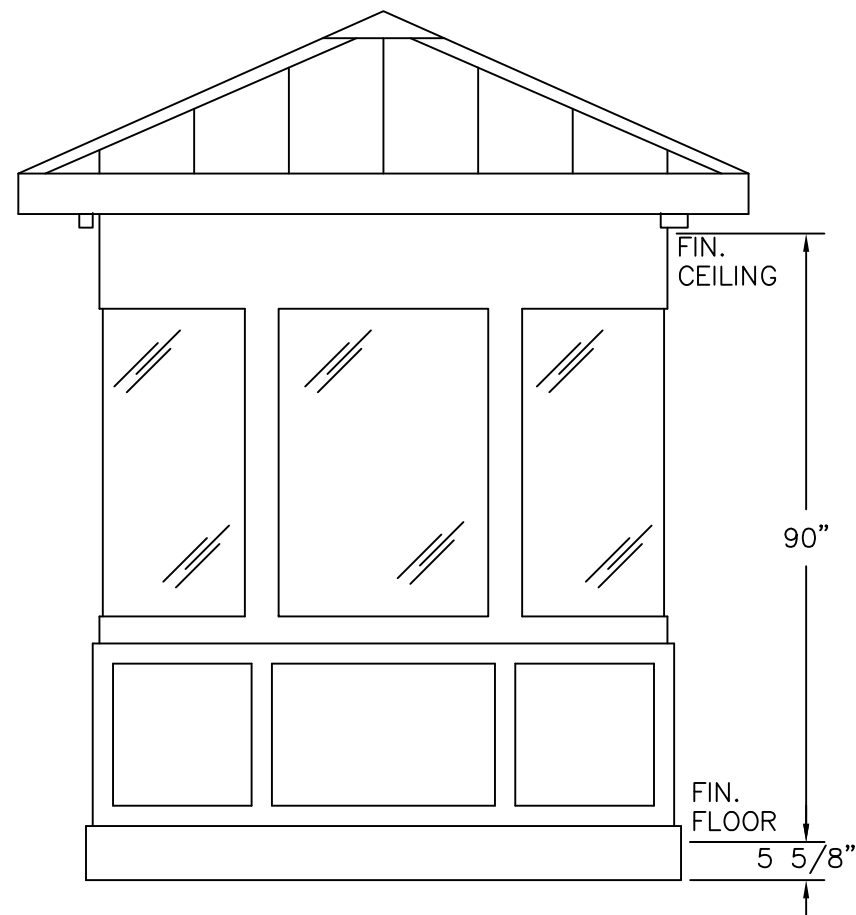

PLAN VIEW

4133 SHORELINE DRIVE
 EARTH CITY, MO 63045
 1-800-456-5464
 www.portaking.com

TITLE: Security Booth 20 - Plan View

ELEVATION A

ELEVATION B

ELEVATION C

ELEVATION D

	4133 SHORELINE DRIVE EARTH CITY, MO 63045 1-800-456-5464 www.portaking.com
	TITLE: Security Booth 20 – Elevation View