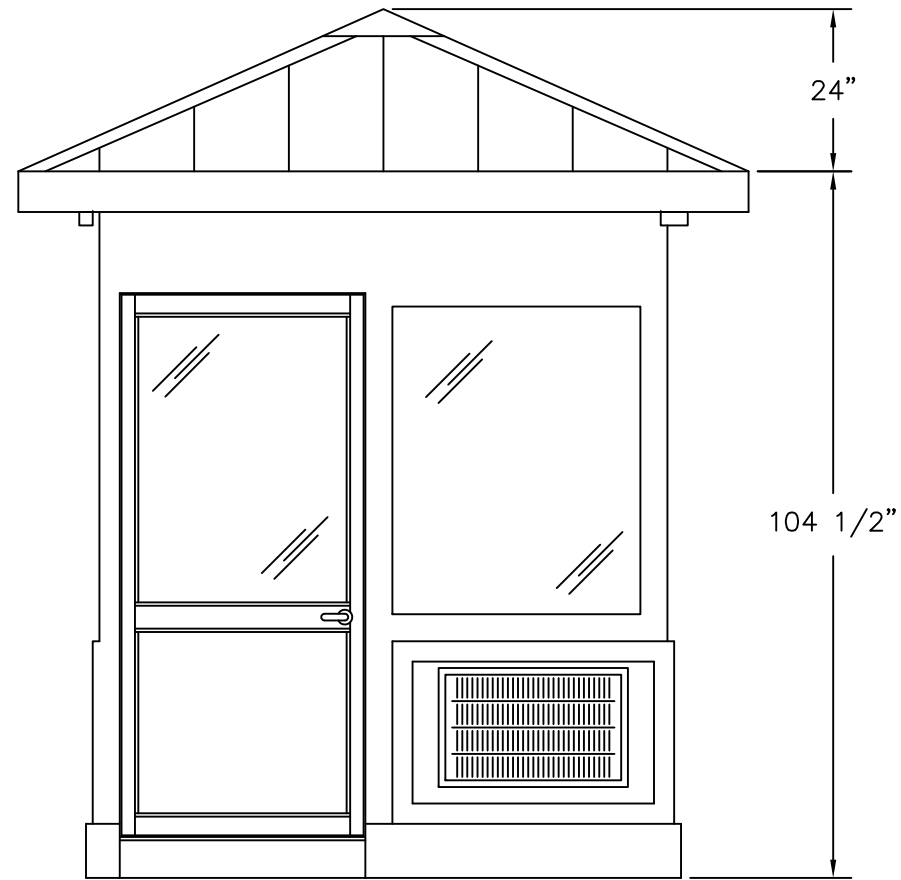

PLAN VIEW

4133 SHORELINE DRIVE
 EARTH CITY, MO 63045
 1-800-456-5464
 www.portaking.com

TITLE: Security Booth 20 - Plan View

ELEVATION A

ELEVATION B

ELEVATION C

ELEVATION D

	4133 SHORELINE DRIVE EARTH CITY, MO 63045 1-800-456-5464 www.portaking.com
	TITLE: Security Booth 20 – Elevation View