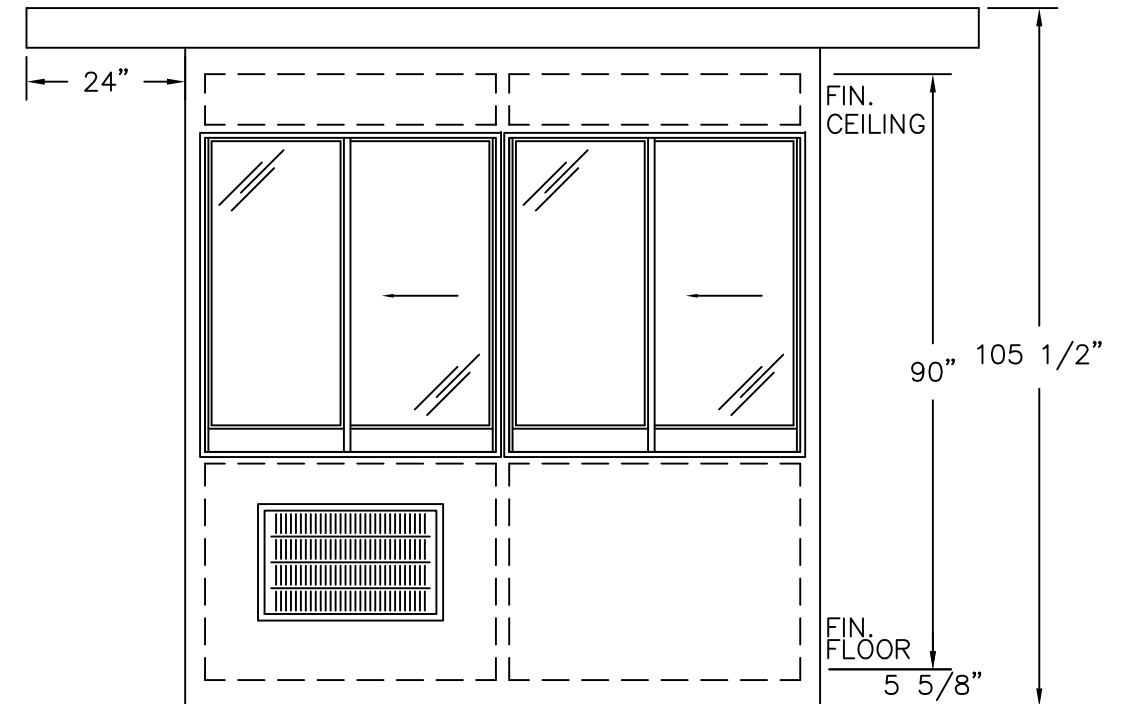

PLAN VIEW

**PORTA-KING**  
BUILDING SYSTEMS

4133 SHORELINE DRIVE  
EARTH CITY, MO 63045  
1-800-456-5464  
www.portaking.com

TITLE: Security Booth 21 - Plan View

ELEVATION A

ELEVATION B

ELEVATION C

ELEVATION D