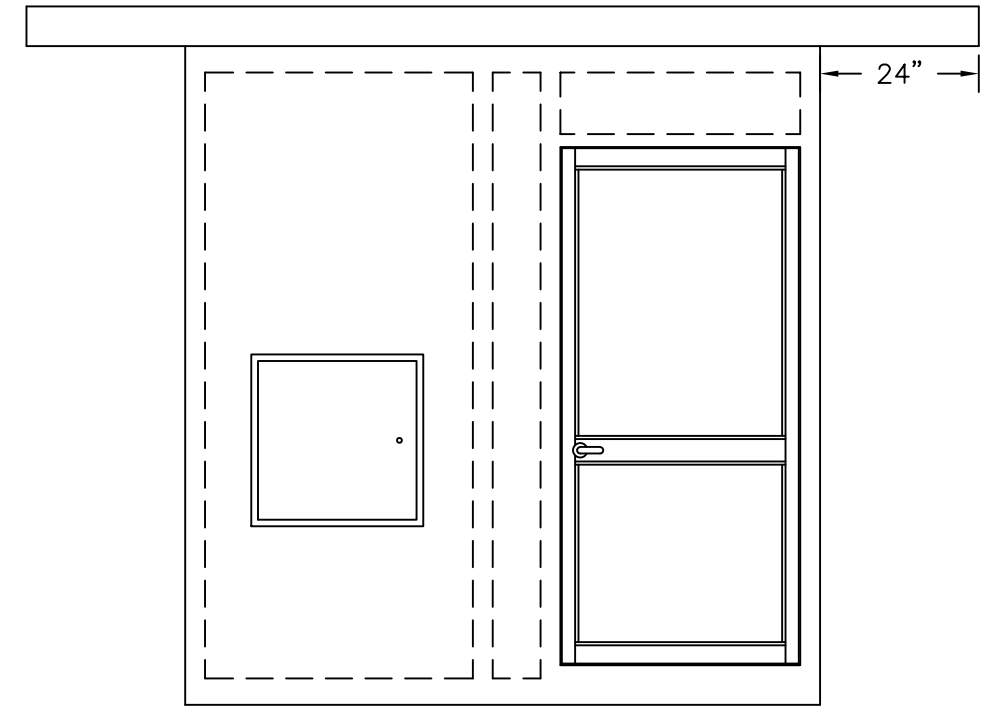

PLAN VIEW

**PORTA-KING**  
BUILDING SYSTEMS

4133 SHORELINE DRIVE  
EARTH CITY, MO 63045  
1-800-456-5464  
www.portaking.com

TITLE: Security Booth 21 - Plan View

ELEVATION A

ELEVATION B

ELEVATION C

ELEVATION D