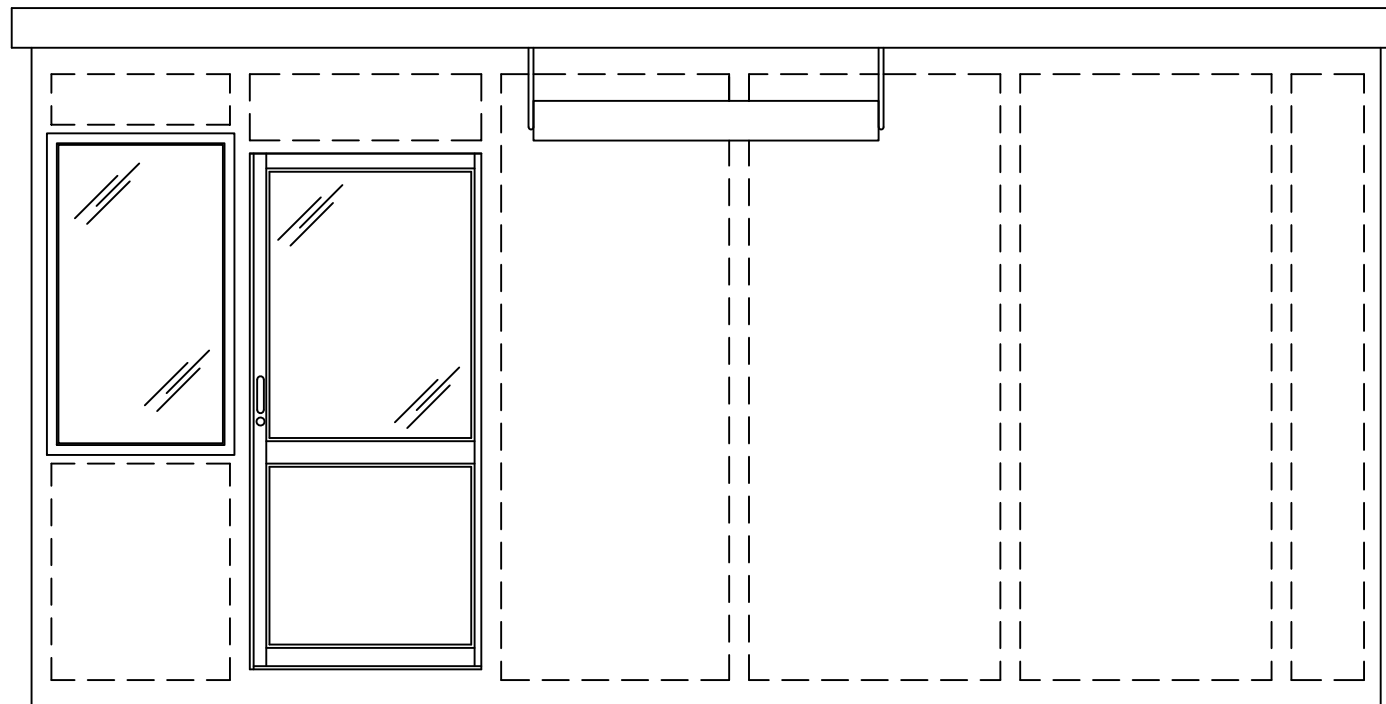

PLAN VIEW

**PORTA-KING**  
BUILDING SYSTEMS

4133 SHORELINE DRIVE  
EARTH CITY, MO 63045  
1-800-456-5464  
www.portaking.com

TITLE: Security Booth 21 - Plan View

ELEVATION A

ELEVATION B

ELEVATION C

ELEVATION D

4133 SHORELINE DRIVE  
 EARTH CITY, MO 63045  
 1-800-456-5464  
 www.portaking.com

TITLE: Security Booth 21 - Elevation View