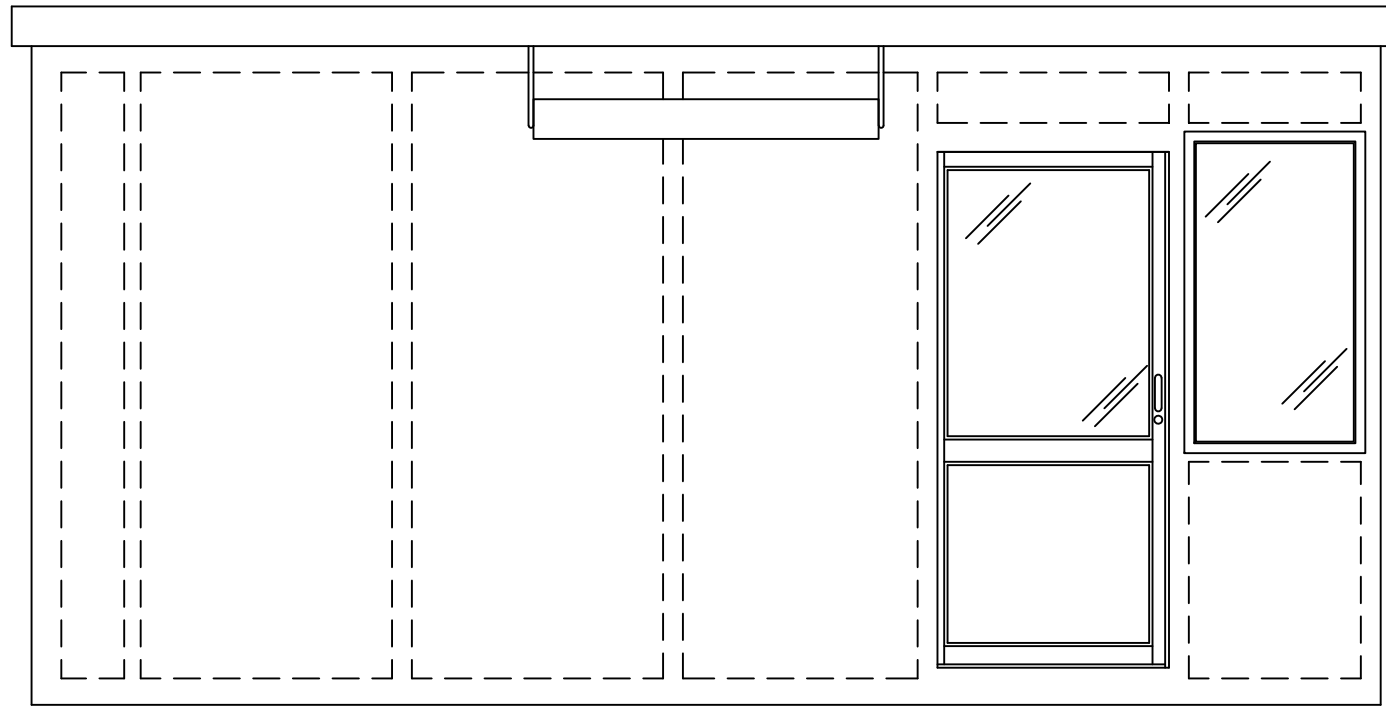

PLAN VIEW

**PORTA-KING**  
BUILDING SYSTEMS

4133 SHORELINE DRIVE  
EARTH CITY, MO 63045  
1-800-456-5464  
www.portaking.com

TITLE: Security Booth 21 - Plan View

ELEVATION A

ELEVATION B

ELEVATION C

ELEVATION D

4133 SHORELINE DRIVE  
 EARTH CITY, MO 63045  
 1-800-456-5464  
 www.portaking.com

TITLE: Security Booth 21 - Elevation View