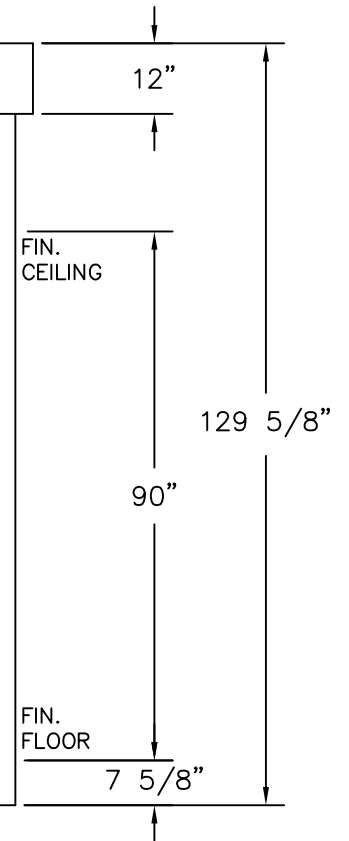

C  
PLAN VIEW

**PORTA-KING**  
BUILDING SYSTEMS

4133 SHORELINE DRIVE  
EARTH CITY, MO 63045  
1-800-456-5464  
www.portaking.com

TITLE: Security Booth 22 - Plan View

ELEVATION A

ELEVATION B

ELEVATION C

ELEVATION D