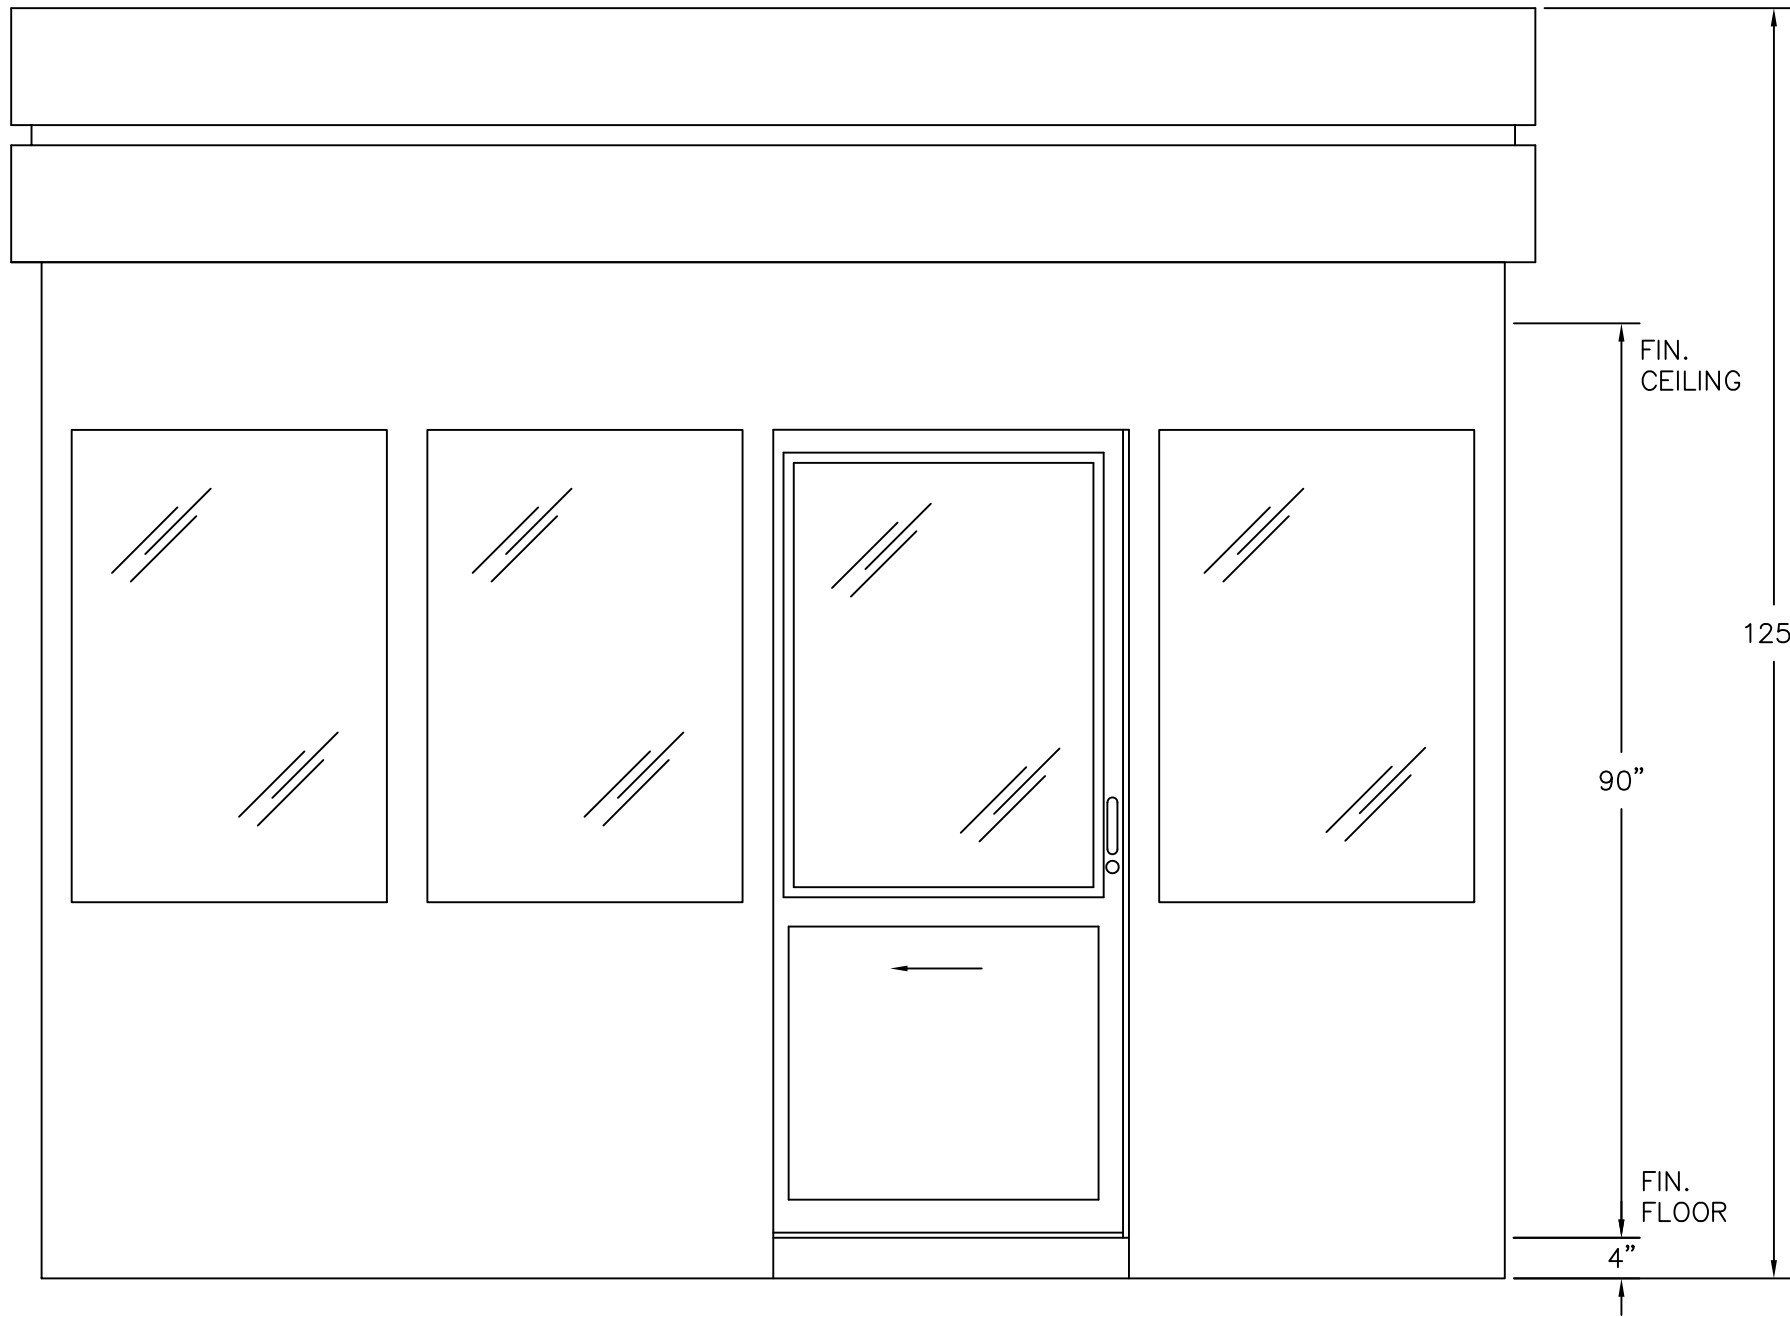

	4133 SHORELINE DRIVE EARTH CITY, MO 63045 1-800-456-5464 www.portaking.com
	TITLE: Security Booth 3 – Plan View

ELEVATION A AND (C MIRRORED)

ELEVATION B AND D

4133 SHORELINE DRIVE
 EARTH CITY, MO 63045
 1-800-456-5464
 www.portaking.com

TITLE: Security Booth 3 – Elevation View