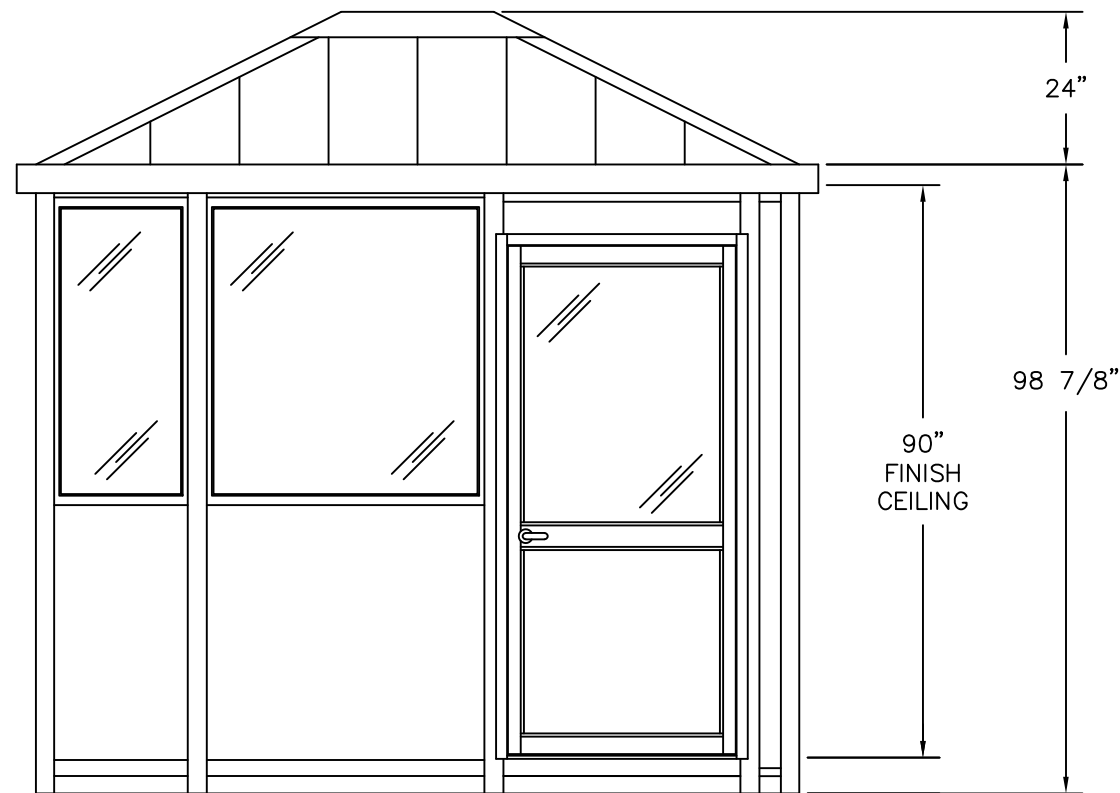

PLAN VIEW

	4133 SHORELINE DRIVE EARTH CITY, MO 63045 1-800-456-5464 www.portaking.com
	TITLE: Security Booth 4 – Plan View

ELEVATION A

ELEVATION B

ELEVATION C

5 5/8"
FINISH
FLOOR

90"
FINISH
CEILING

98 7/8"

24"

ELEVATION D

4133 SHORELINE DRIVE
EARTH CITY, MO 63045
1-800-456-5464
www.portaking.com

TITLE: Security Booth 4 – Elevation View