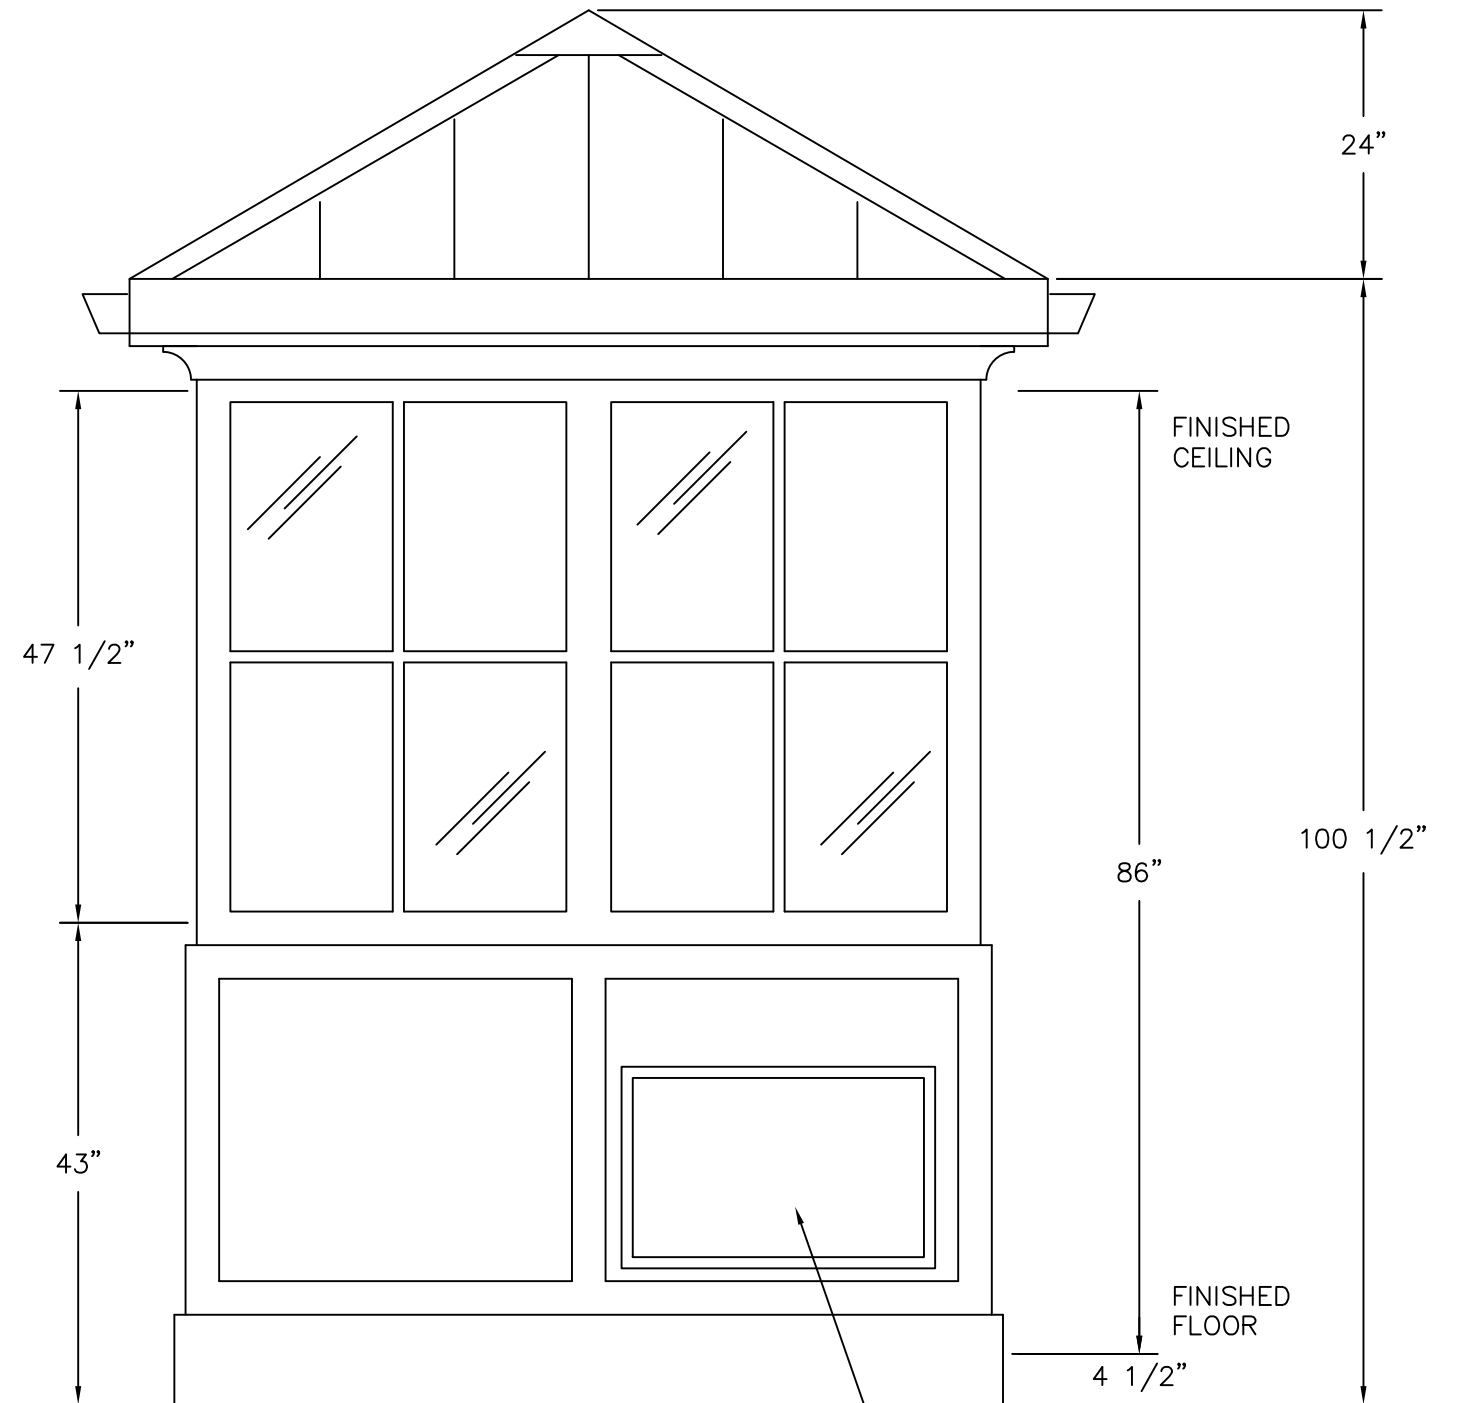

C  
PLAN VIEW

**PORTA-KING**  
BUILDING SYSTEMS

4133 SHORELINE DRIVE  
EARTH CITY, MO 63045  
1-800-456-5464  
www.portaking.com

TITLE: Security Booth 43 – Plan View

ELEVATION A AND (C MIRRORED)

HVAC ON ELEVATION B  
ELEVATION B AND D