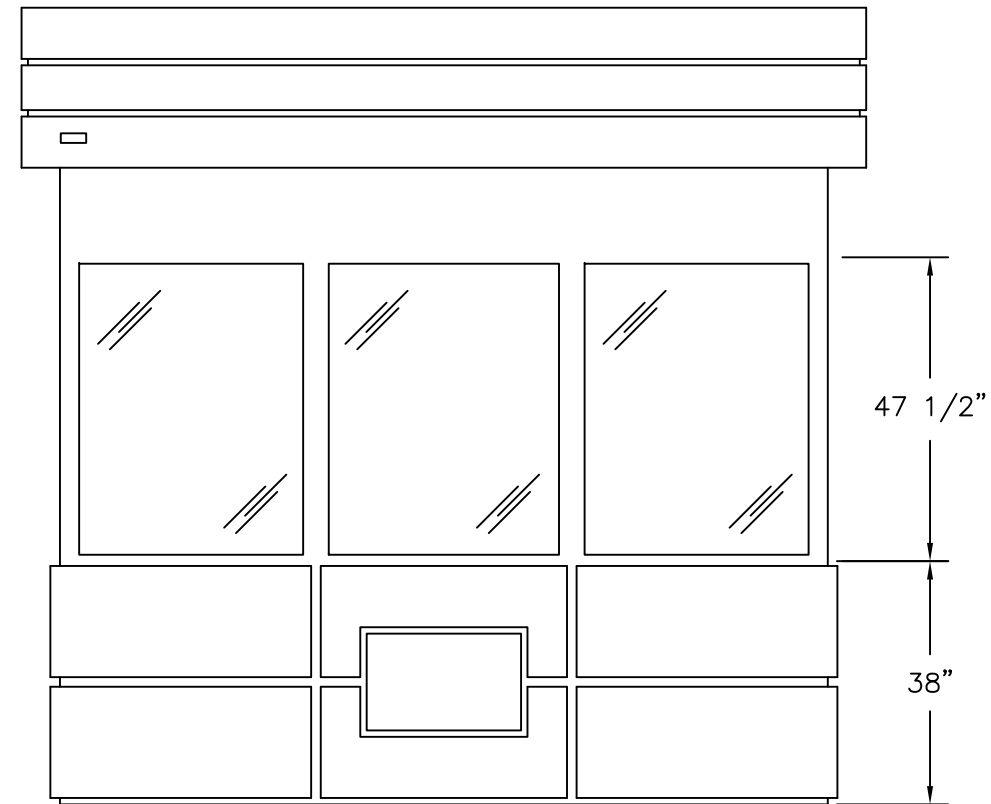

(C)
PLAN VIEW

PORTA-KING
BUILDING SYSTEMS

4133 SHORELINE DRIVE
EARTH CITY, MO 63045
1-800-456-5464
www.portaking.com

TITLE: Security Booth 44 - Plan View

ELEVATION A

ELEVATION B

ELEVATION C

ELEVATION D

4133 SHORELINE DRIVE
 EARTH CITY, MO 63045
 1-800-456-5464
 www.portaking.com

TITLE: Security Booth 44 – Elevation View