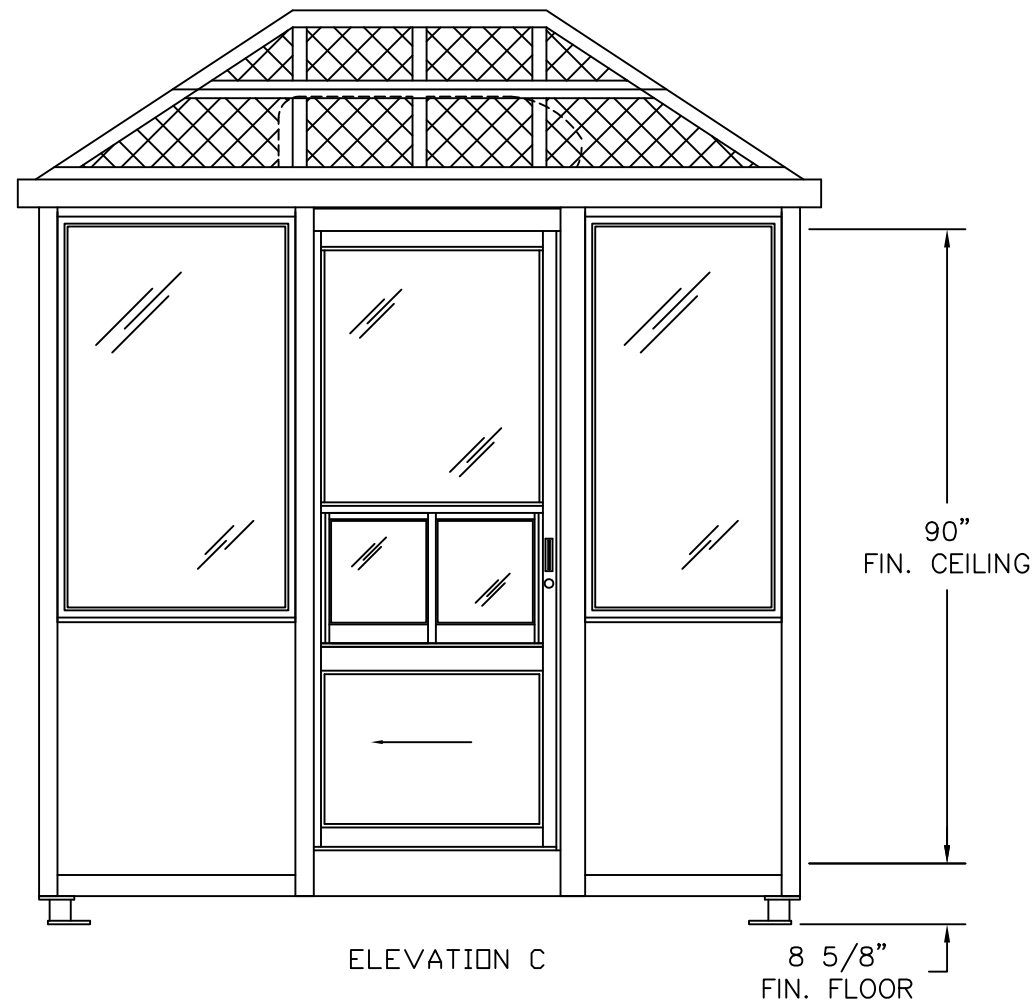

PORTA-KING
BUILDING SYSTEMS

4133 SHORELINE DRIVE
EARTH CITY, MO 63045
1-800-456-5464
www.portaking.com

TITLE: Security Booth 46 – Plan View

ELEVATION C

ELEVATION B AND D

ELEVATION A

4133 SHORELINE DRIVE
EARTH CITY, MO 63045
1-800-456-5464
www.portaking.com

TITLE: Security Booth 46 – Elevation View