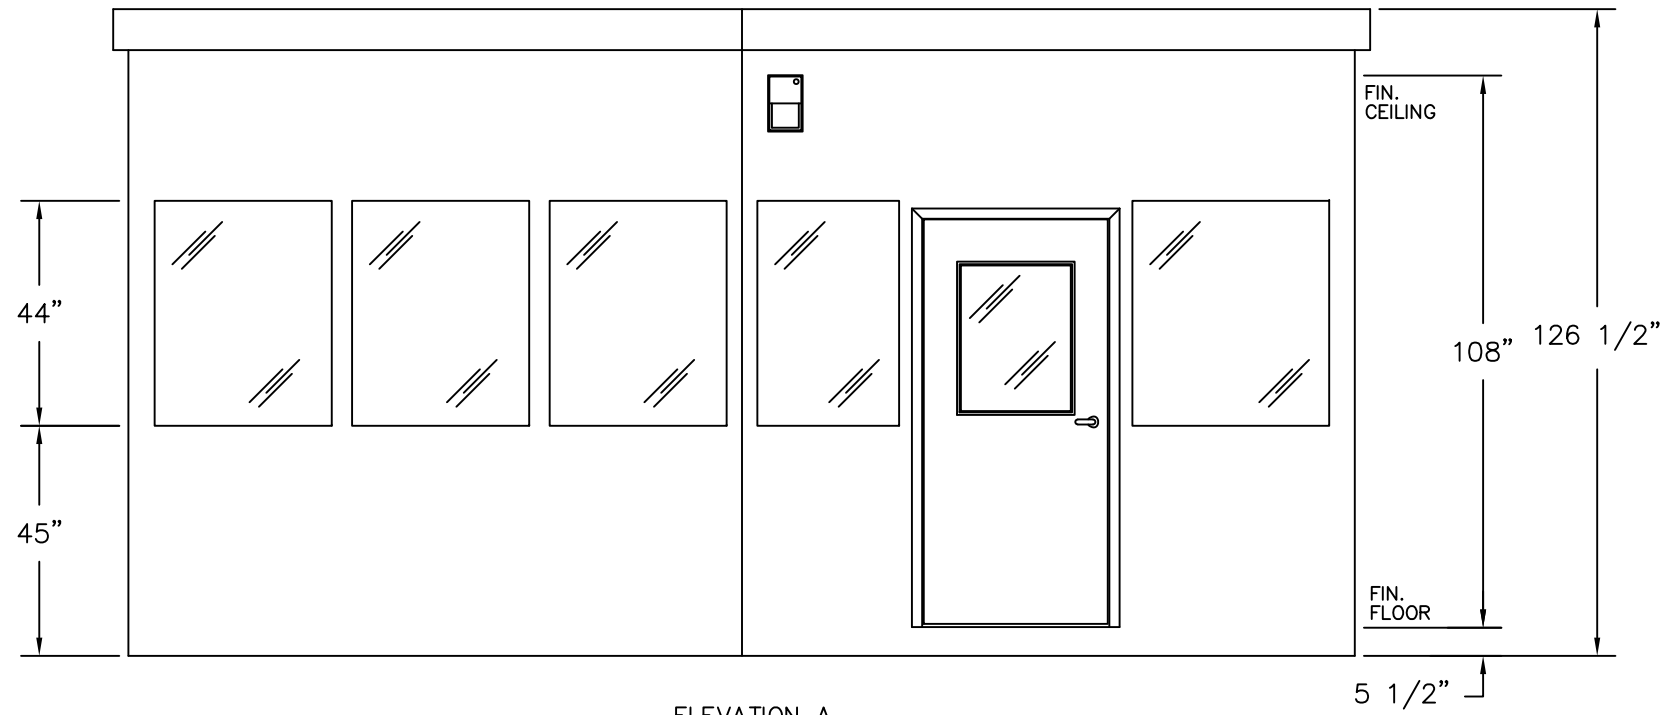

(C)
PLAN VIEW

PORTA-KING
BUILDING SYSTEMS

4133 SHORELINE DRIVE
EARTH CITY, MO 63045
1-800-456-5464
www.portaking.com

TITLE: Security Booth 47 – Plan View

ELEVATION A

ELEVATION B

ELEVATION C

ELEVATION D

4133 SHORELINE DRIVE
 EARTH CITY, MO 63045
 1-800-456-5464
 www.portaking.com

TITLE: Security Booth 47 – Elevation View