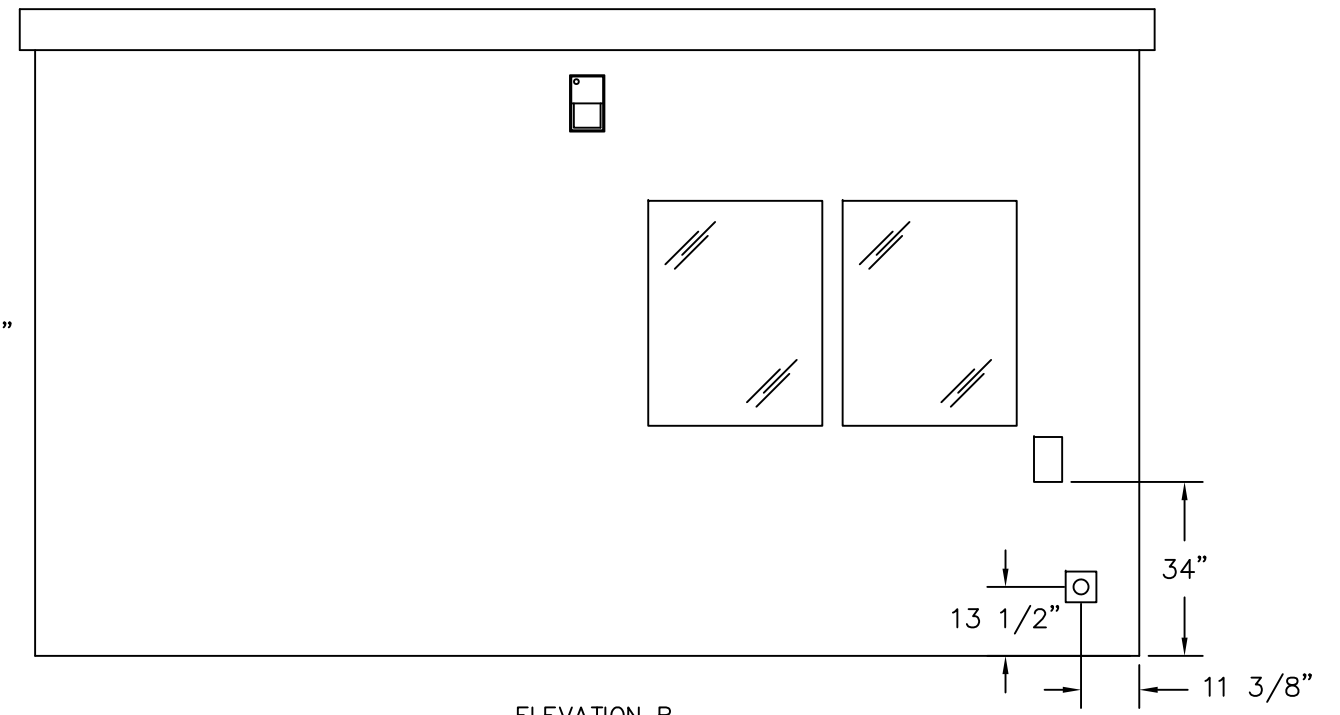

(C)
PLAN VIEW

PORTA-KING
BUILDING SYSTEMS

4133 SHORELINE DRIVE
EARTH CITY, MO 63045
1-800-456-5464
www.portaking.com

TITLE: Security Booth 47 – Plan View

ELEVATION A

ELEVATION B

ELEVATION C

ELEVATION D

4133 SHORELINE DRIVE
 EARTH CITY, MO 63045
 1-800-456-5464
 www.portaking.com

TITLE: Security Booth 47 – Elevation View