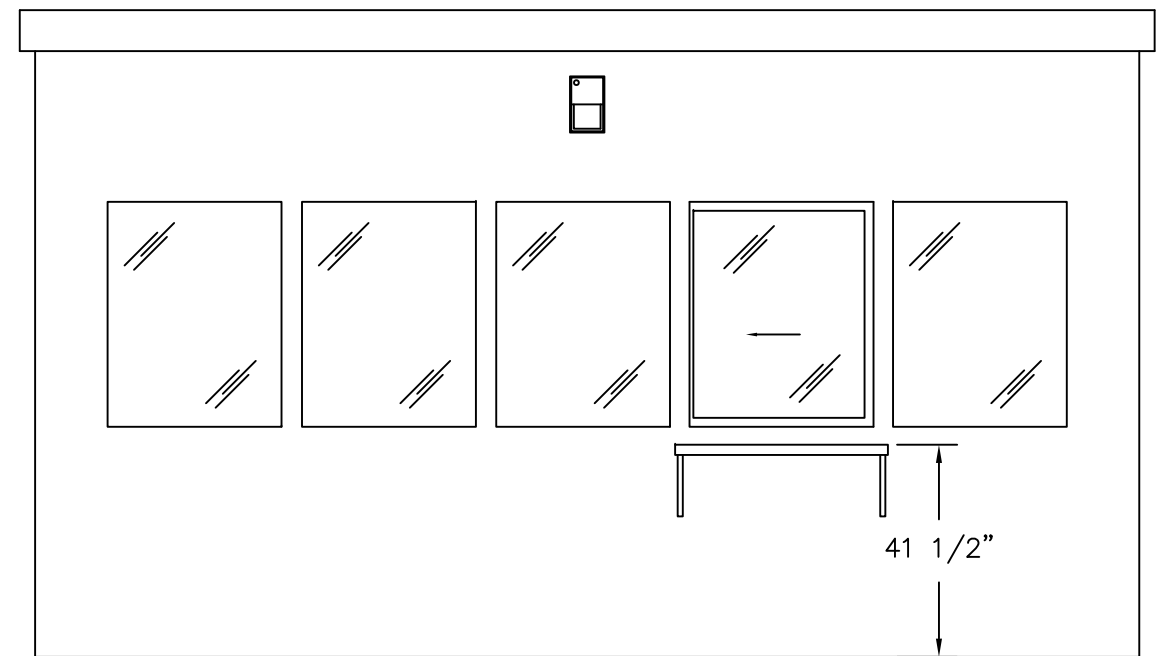

(C)
PLAN VIEW

PORTA-KING
BUILDING SYSTEMS

4133 SHORELINE DRIVE
EARTH CITY, MO 63045
1-800-456-5464
www.portaking.com

TITLE: Security Booth 47 – Plan View

ELEVATION A

ELEVATION B

ELEVATION C

ELEVATION D