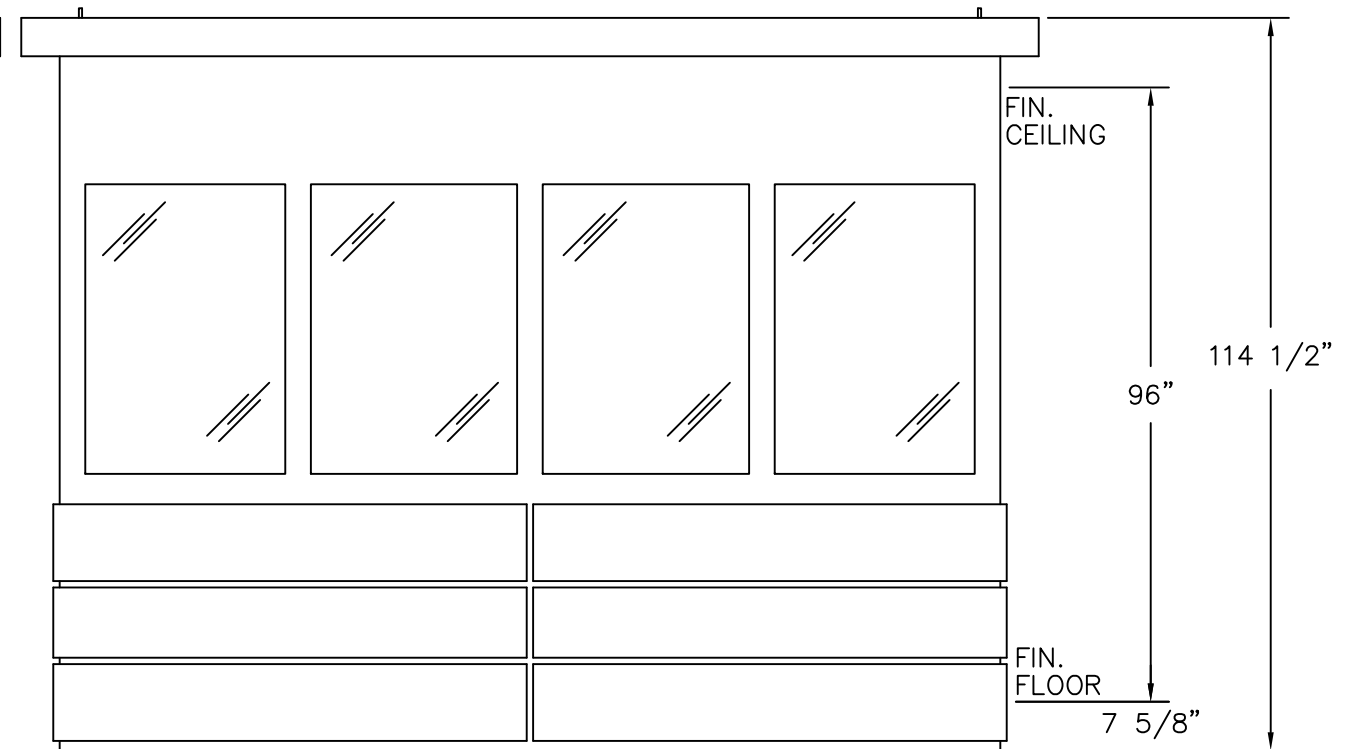

(C)
PLAN VIEW

	4133 SHORELINE DRIVE EARTH CITY, MO 63045 1-800-456-5464 www.portaking.com
	TITLE: Security Booth 48 – Plan View

ELEVATION A

ELEVATION B

ELEVATION C

ELEVATION D