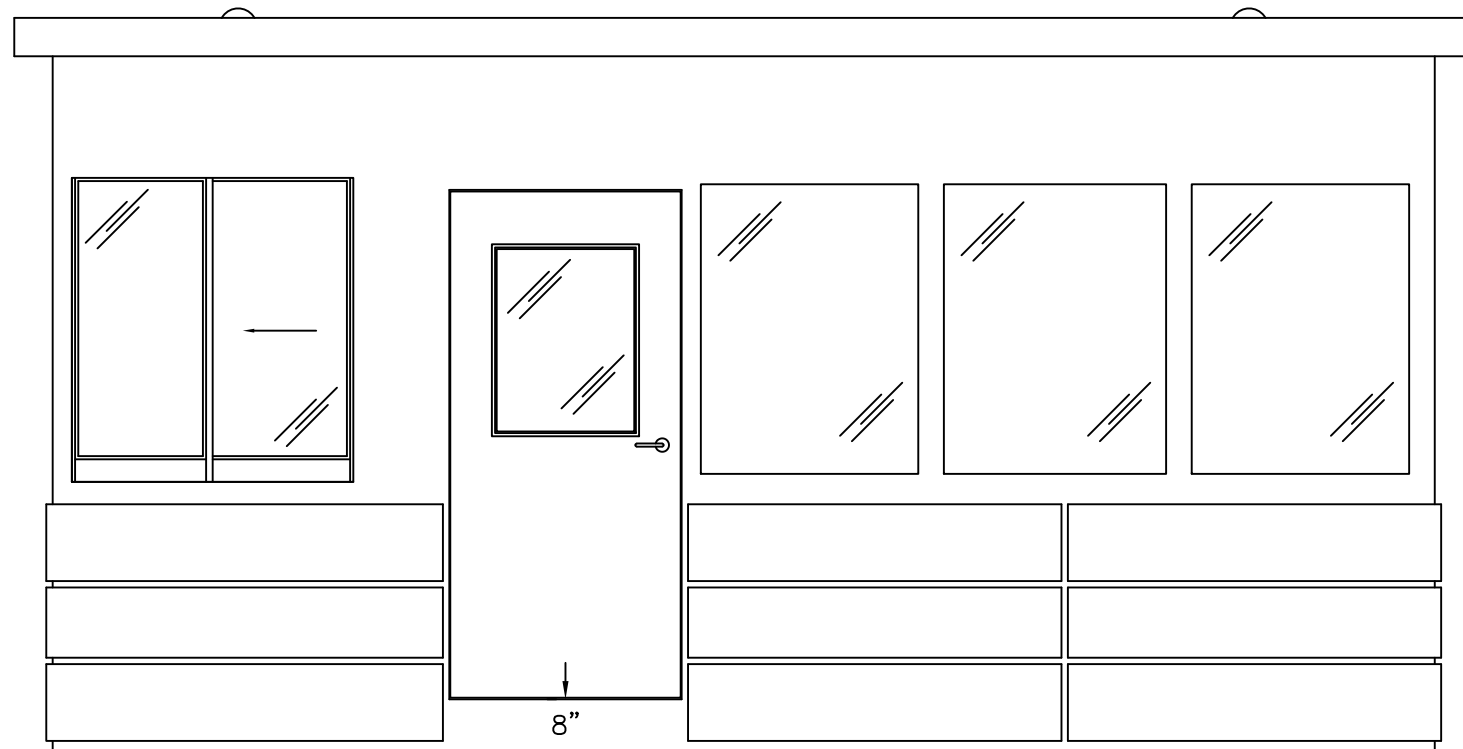

(C)
PLAN VIEW

	4133 SHORELINE DRIVE EARTH CITY, MO 63045 1-800-456-5464 www.portaking.com
	TITLE: Security Booth 48 – Plan View

ELEVATION A

ELEVATION B

ELEVATION C

ELEVATION D