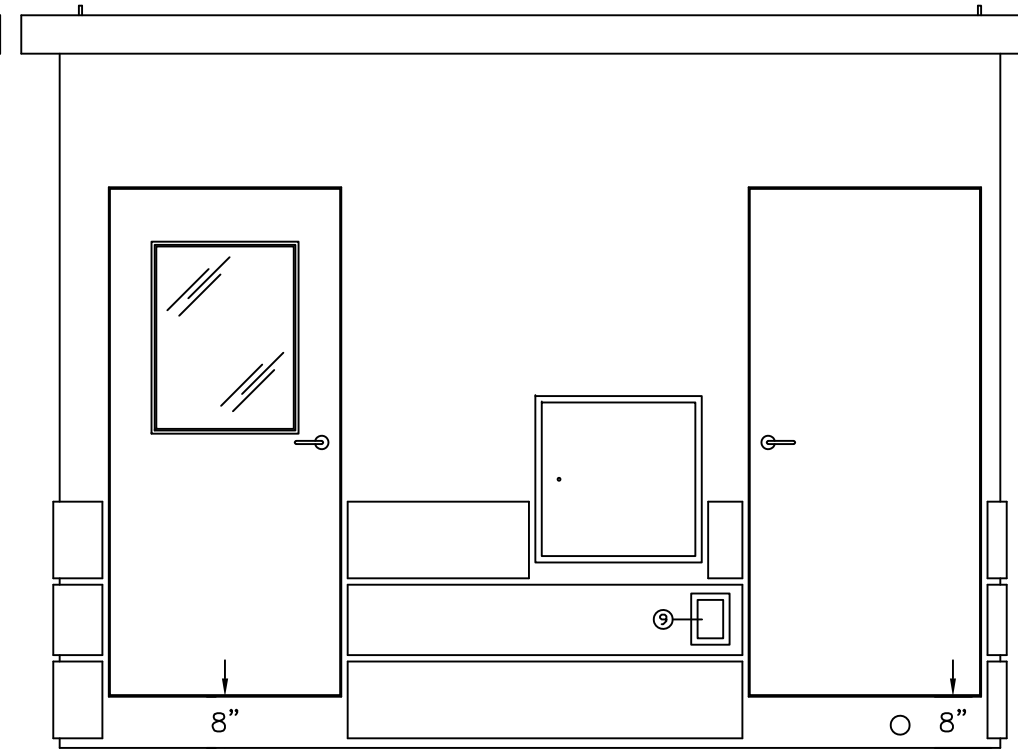

(C)
PLAN VIEW

	4133 SHORELINE DRIVE EARTH CITY, MO 63045 1-800-456-5464 www.portaking.com
	TITLE: Security Booth 48 – Plan View

ELEVATION A

ELEVATION B

ELEVATION C

ELEVATION D