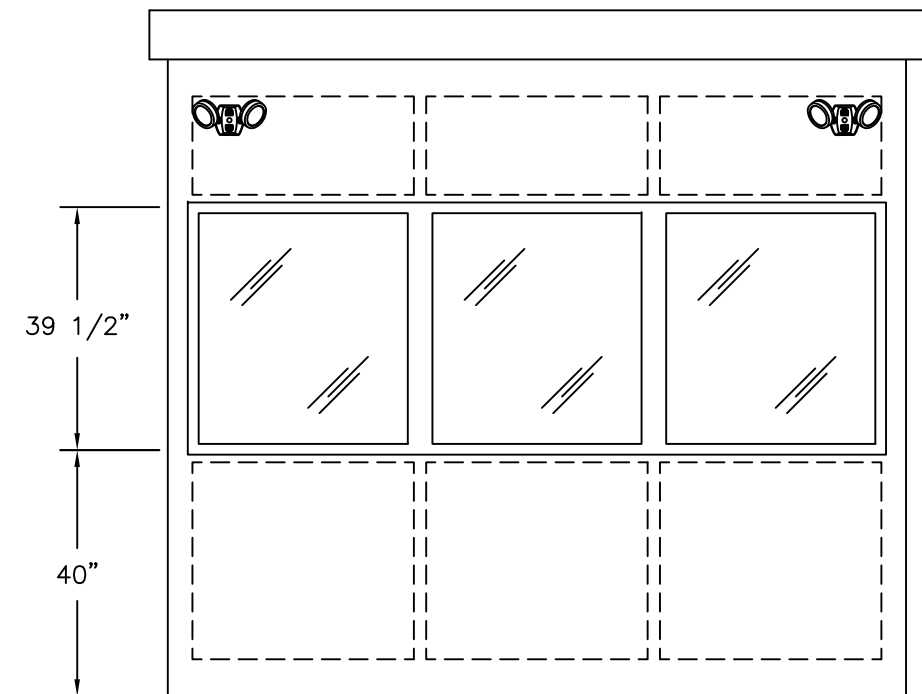

	4133 SHORELINE DRIVE EARTH CITY, MO 63045 1-800-456-5464 www.portaking.com
	TITLE: Security Booth 49 – Plan View

ELEVATION A

ELEVATION B

ELEVATION C

ELEVATION D

4133 SHORELINE DRIVE  
 EARTH CITY, MO 63045  
 1-800-456-5464  
 www.portaking.com

TITLE: Security Booth 49 – Elevation View