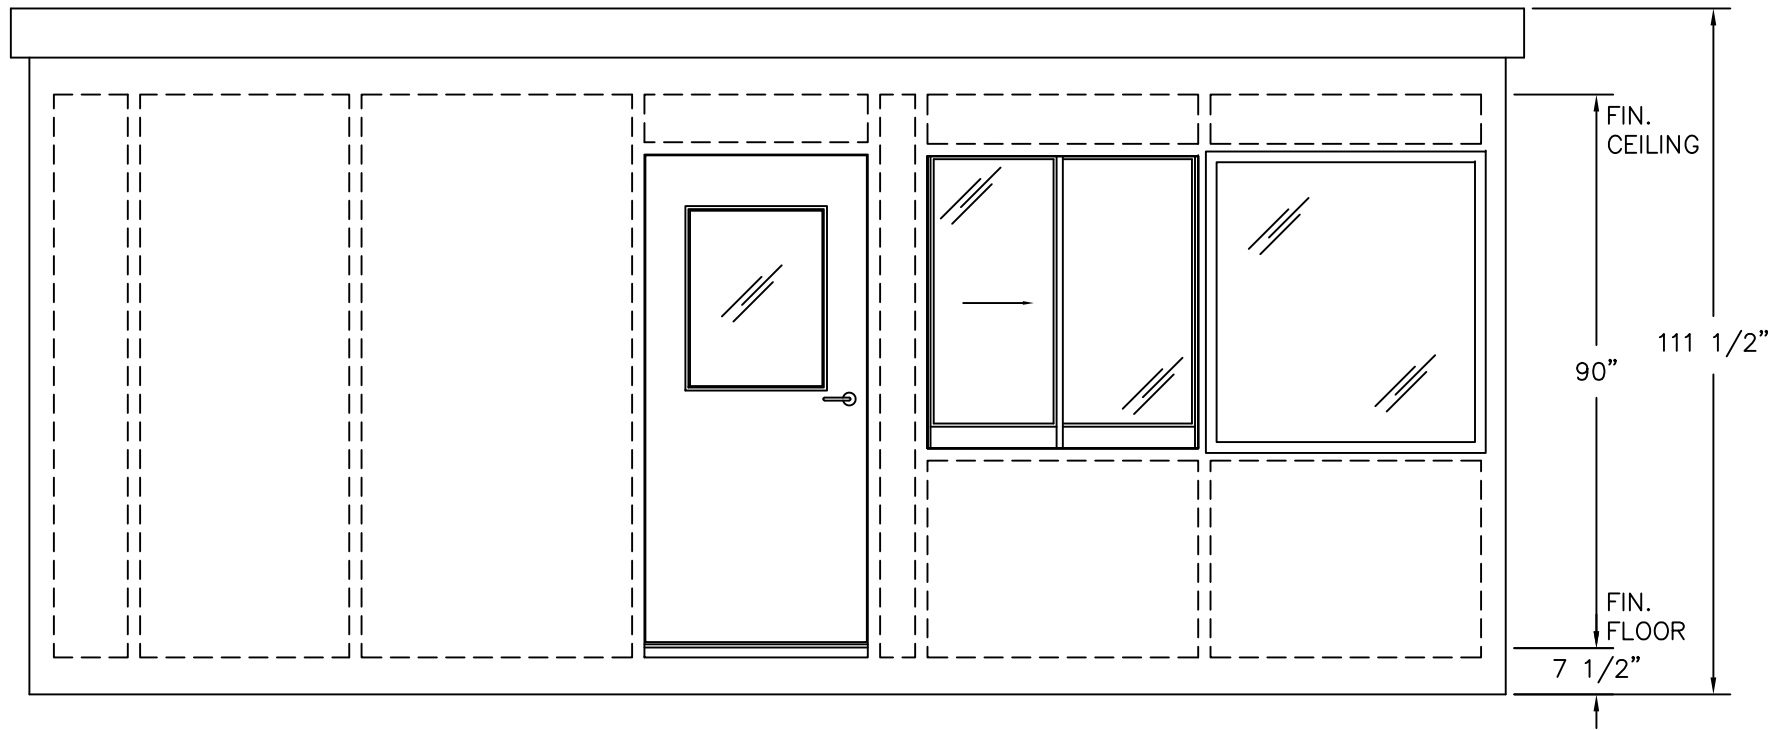

	4133 SHORELINE DRIVE EARTH CITY, MO 63045 1-800-456-5464 www.portaking.com
	TITLE: Security Booth 49 – Plan View

ELEVATION A

ELEVATION B

ELEVATION C

ELEVATION D

4133 SHORELINE DRIVE  
 EARTH CITY, MO 63045  
 1-800-456-5464  
 www.portaking.com

TITLE: Security Booth 49 – Elevation View