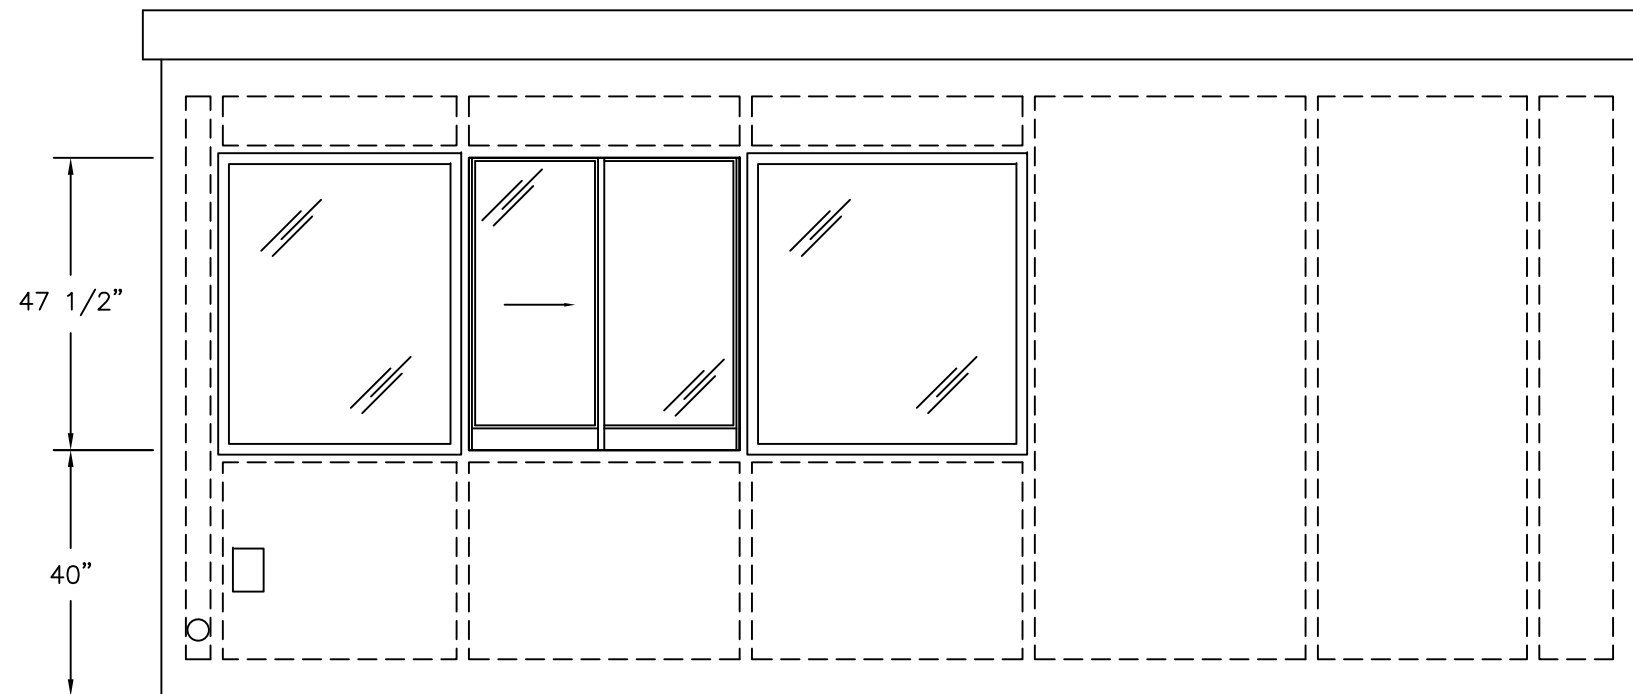

	4133 SHORELINE DRIVE EARTH CITY, MO 63045 1-800-456-5464 www.portaking.com
	TITLE: Security Booth 49 – Plan View

ELEVATION A

ELEVATION B

ELEVATION C

ELEVATION D

4133 SHORELINE DRIVE  
 EARTH CITY, MO 63045  
 1-800-456-5464  
 www.portaking.com

TITLE: Security Booth 49 – Elevation View