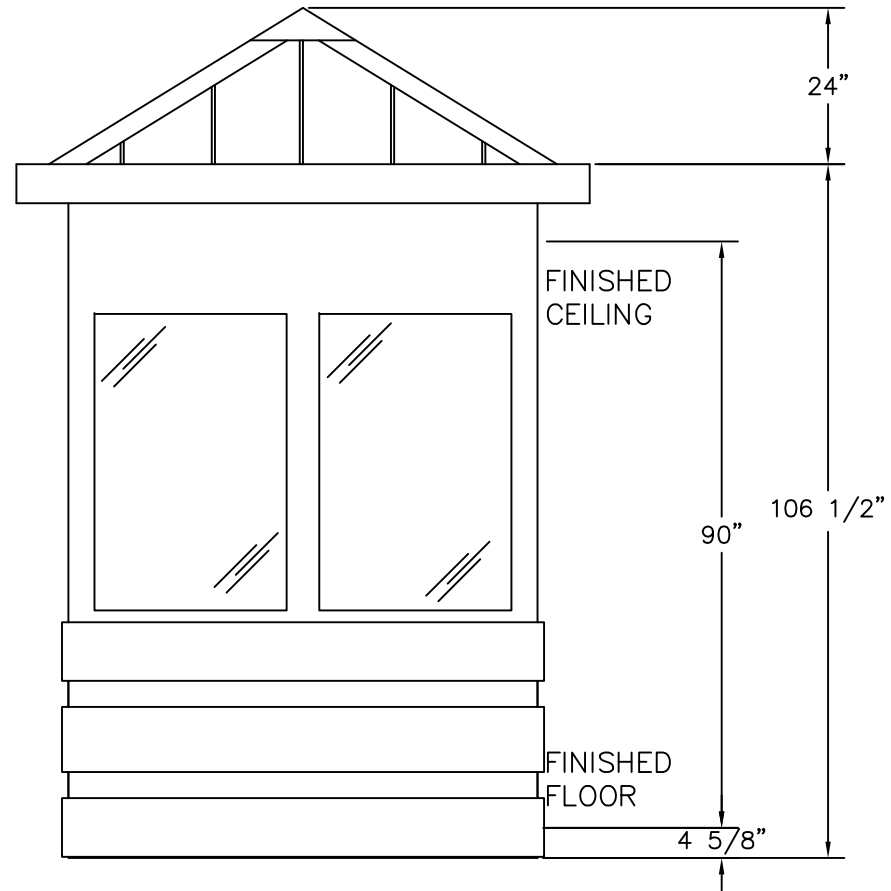

PLAN VIEW

PORTA-KING
 BUILDING SYSTEMS

4133 SHORELINE DRIVE
 EARTH CITY, MO 63045
 1-800-456-5464
 www.portaking.com

TITLE: Security Booth 50 – Plan View

ELEVATION A

ELEVATION B

ELEVATION C

ELEVATION D