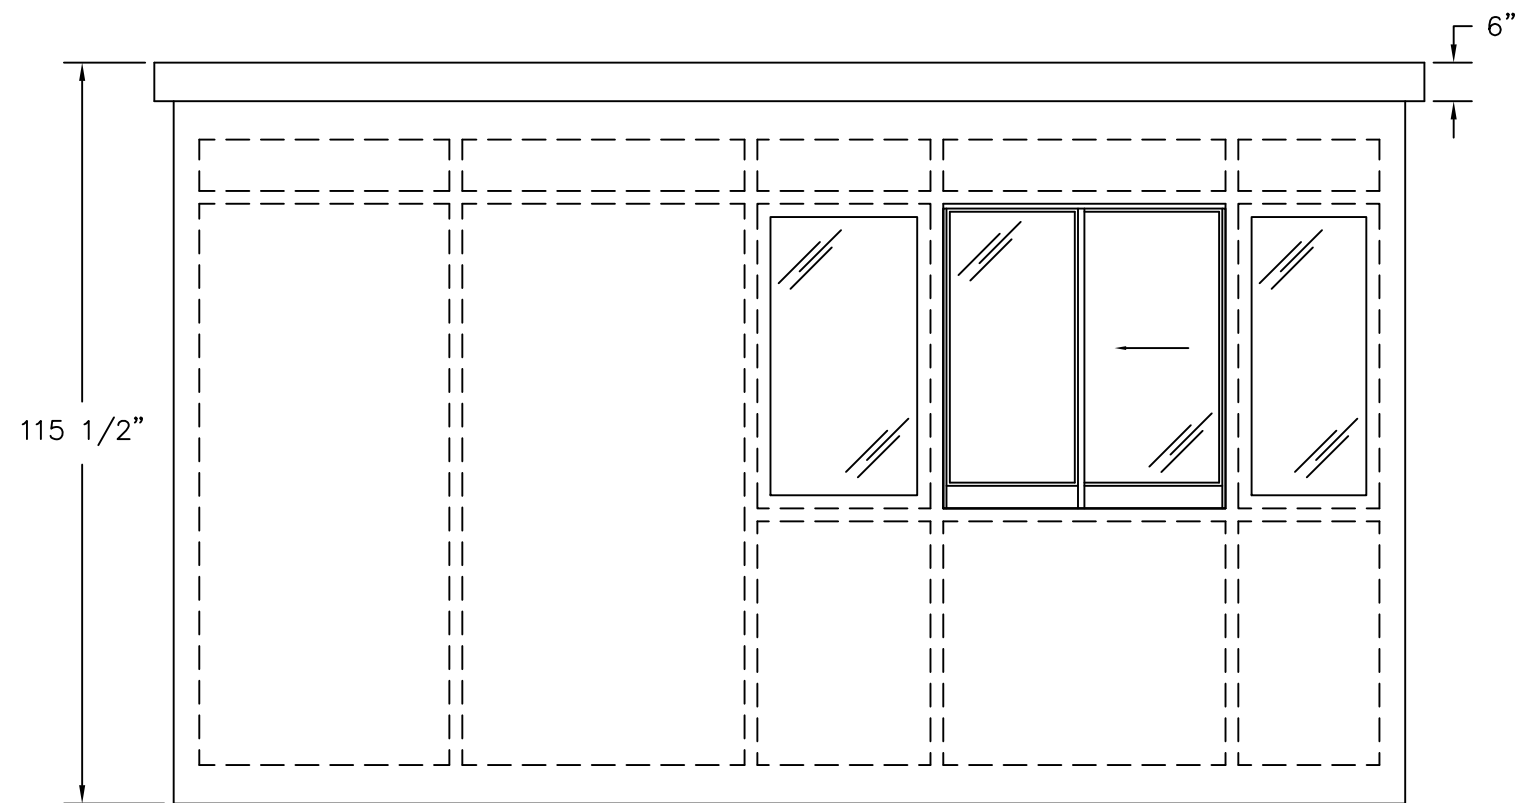

PLAN VIEW

PORTA-KING
BUILDING SYSTEMS

4133 SHORELINE DRIVE
EARTH CITY, MO 63045
1-800-456-5464
www.portaking.com

TITLE: Security Booth 51 - Plan View

ELEVATION A

ELEVATION B

ELEVATION C

ELEVATION D