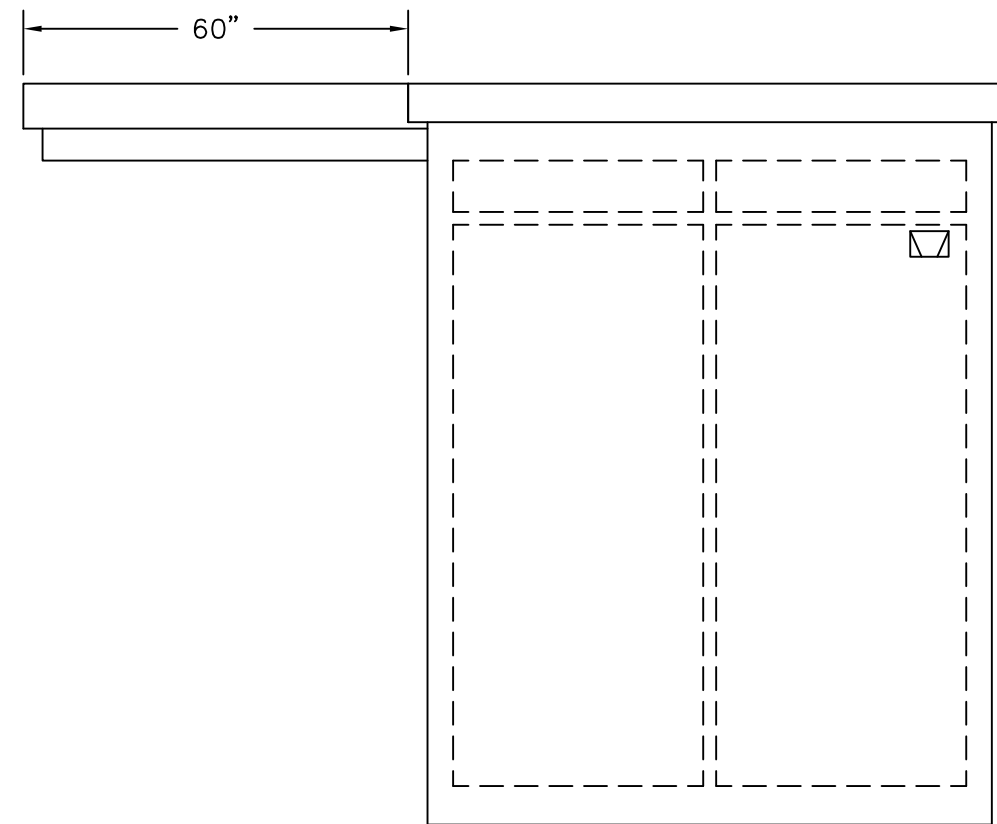

PLAN VIEW

PORTA-KING
BUILDING SYSTEMS

4133 SHORELINE DRIVE
EARTH CITY, MO 63045
1-800-456-5464
www.portaking.com

TITLE: Security Booth 51 - Plan View

ELEVATION A

ELEVATION B

ELEVATION C

ELEVATION D

PORTA-KING
BUILDING SYSTEMS

4133 SHORELINE DRIVE
EARTH CITY, MO 63045
1-800-456-5464
www.portaking.com

TITLE: Security Booth 51 – Elevation View