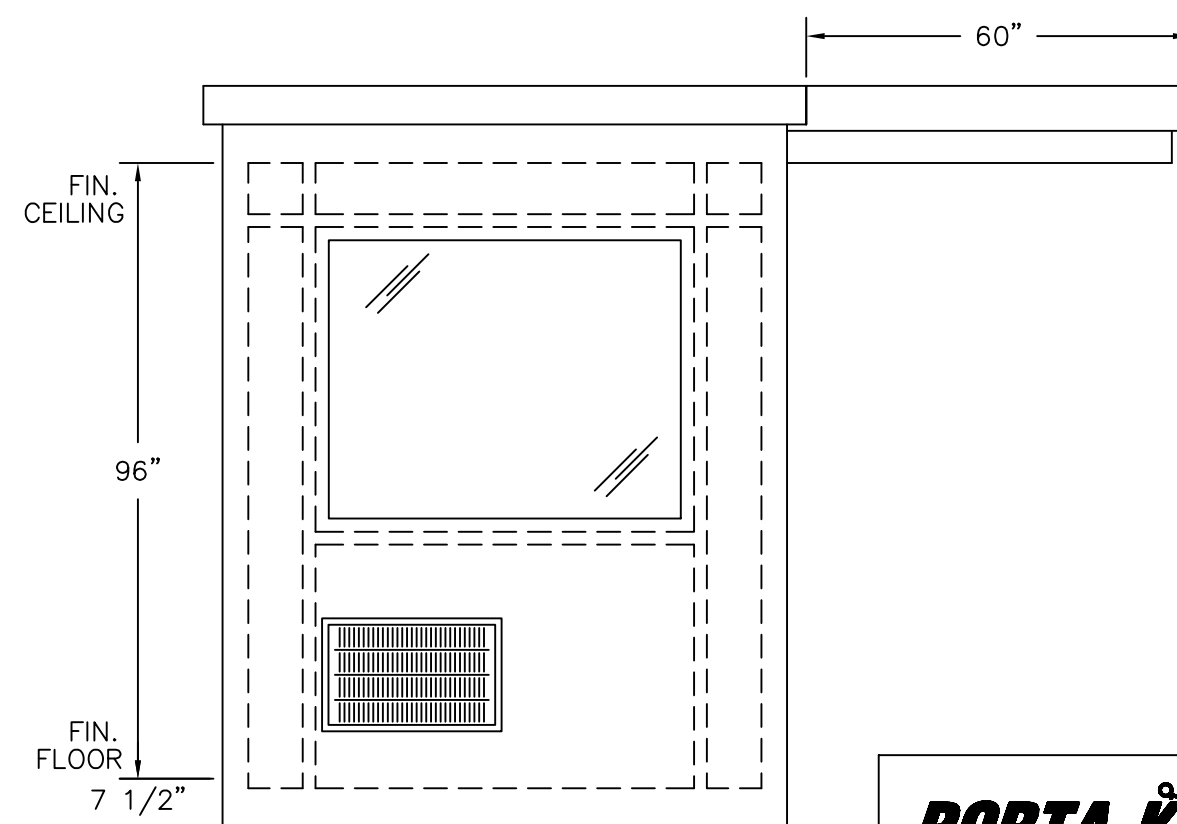

PLAN VIEW

PORTA-KING
BUILDING SYSTEMS

4133 SHORELINE DRIVE
EARTH CITY, MO 63045
1-800-456-5464
www.portaking.com

TITLE: Security Booth 51 - Plan View

ELEVATION A

ELEVATION B

ELEVATION C

ELEVATION D

PORTA-KING
BUILDING SYSTEMS

4133 SHORELINE DRIVE
EARTH CITY, MO 63045
1-800-456-5464
www.portaking.com

TITLE: Security Booth 51 – Elevation View