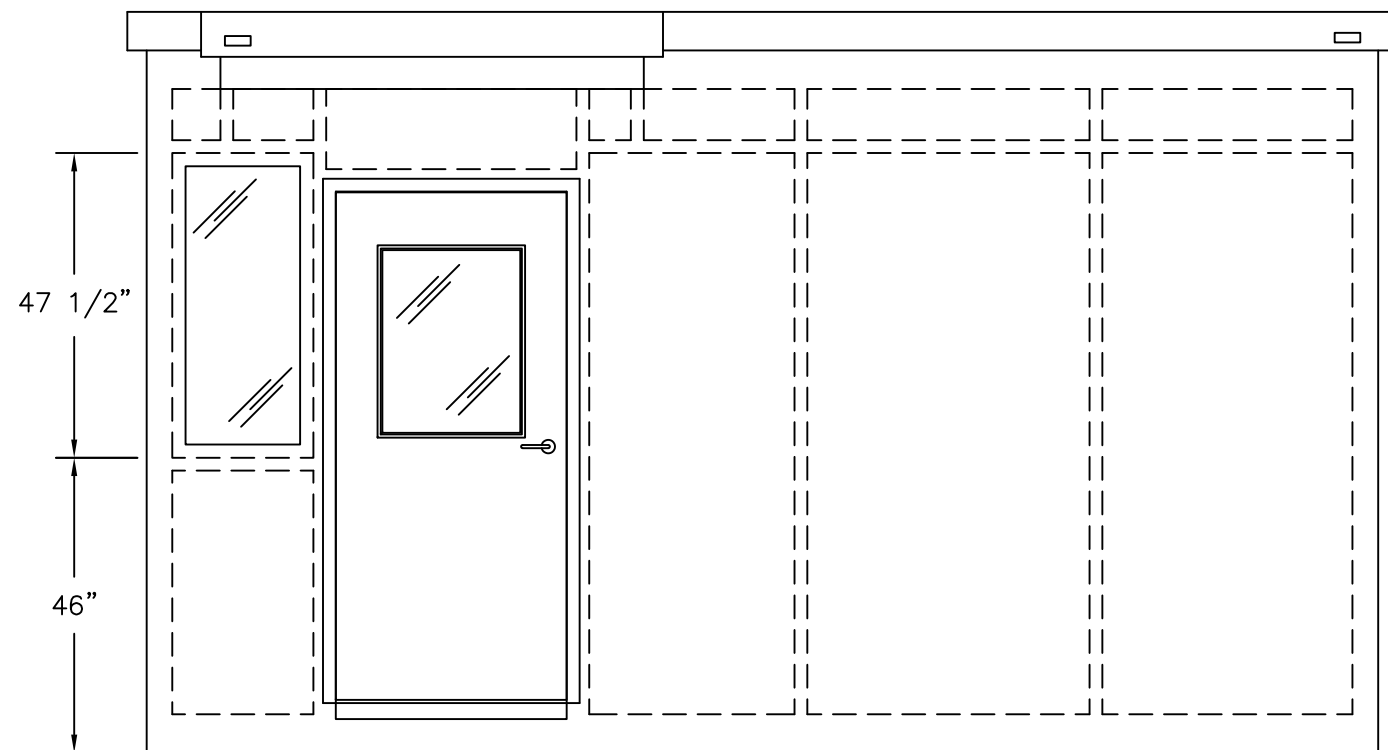

PLAN VIEW

PORTA-KING
BUILDING SYSTEMS

4133 SHORELINE DRIVE
EARTH CITY, MO 63045
1-800-456-5464
www.portaking.com

TITLE: Security Booth 51 - Plan View

ELEVATION A

ELEVATION B

ELEVATION C

ELEVATION D