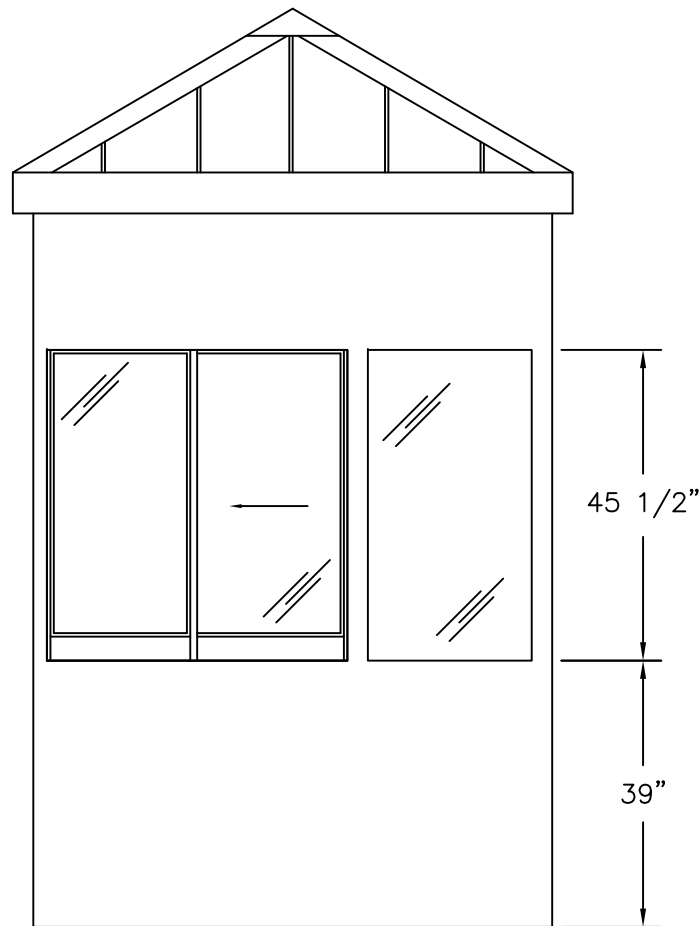

PLAN VIEW

**PORTA-KING**  
BUILDING SYSTEMS

4133 SHORELINE DRIVE  
EARTH CITY, MO 63045  
1-800-456-5464  
www.portaking.com

TITLE: Security Booth 6 - Plan View

ELEVATION A

ELEVATION B

ELEVATION C

ELEVATION D