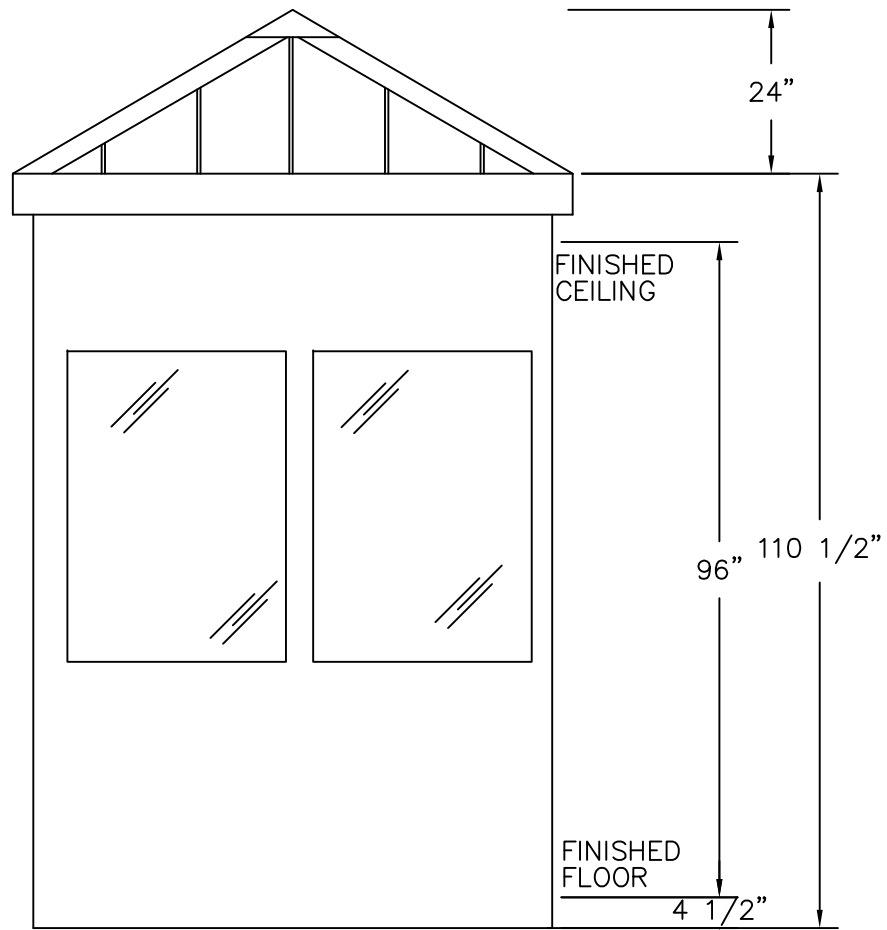

PLAN VIEW

**PORTA-KING**  
BUILDING SYSTEMS

4133 SHORELINE DRIVE  
EARTH CITY, MO 63045  
1-800-456-5464  
www.portaking.com

TITLE: Security Booth 6 - Plan View

ELEVATION A

ELEVATION B

ELEVATION C

ELEVATION D