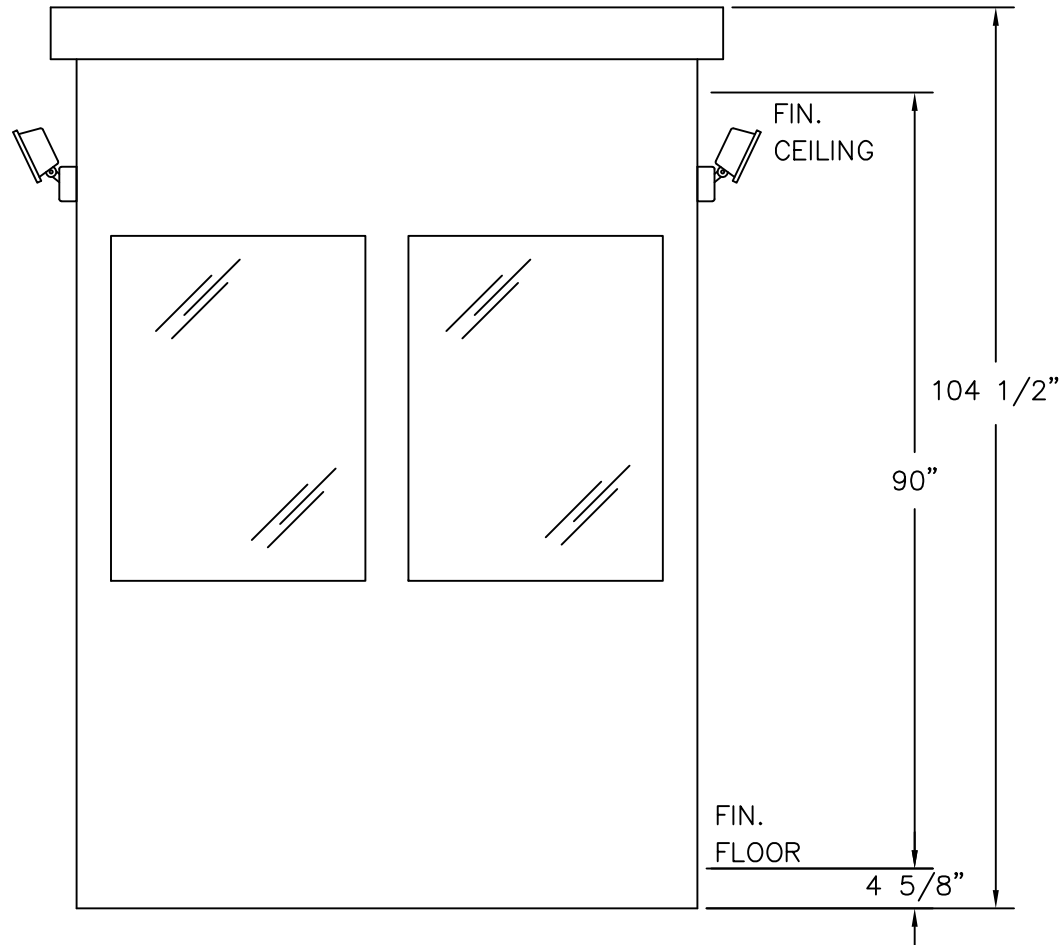

(C)
PLAN VIEW

PORTA-KING
BUILDING SYSTEMS

4133 SHORELINE DRIVE
EARTH CITY, MO 63045
1-800-456-5464
www.portaking.com

TITLE: Security Booth 7 - Plan View

ELEVATION A

ELEVATION B

ELEVATION C

ELEVATION D