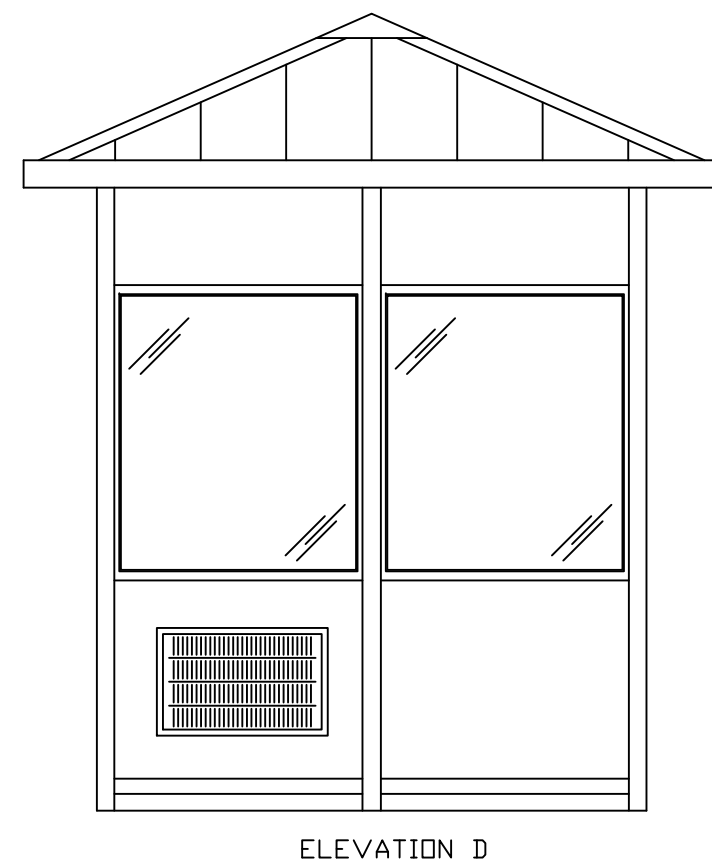

PLAN VIEW

	4133 SHORELINE DRIVE EARTH CITY, MO 63045 1-800-456-5464 www.portaking.com
	TITLE: Security Booth 8 – Plan View

**PORTA-KING**  
BUILDING SYSTEMS

4133 SHORELINE DRIVE  
EARTH CITY, MO 63045  
1-800-456-5464  
www.portaking.com

TITLE: Security Booth 8 – Elevations