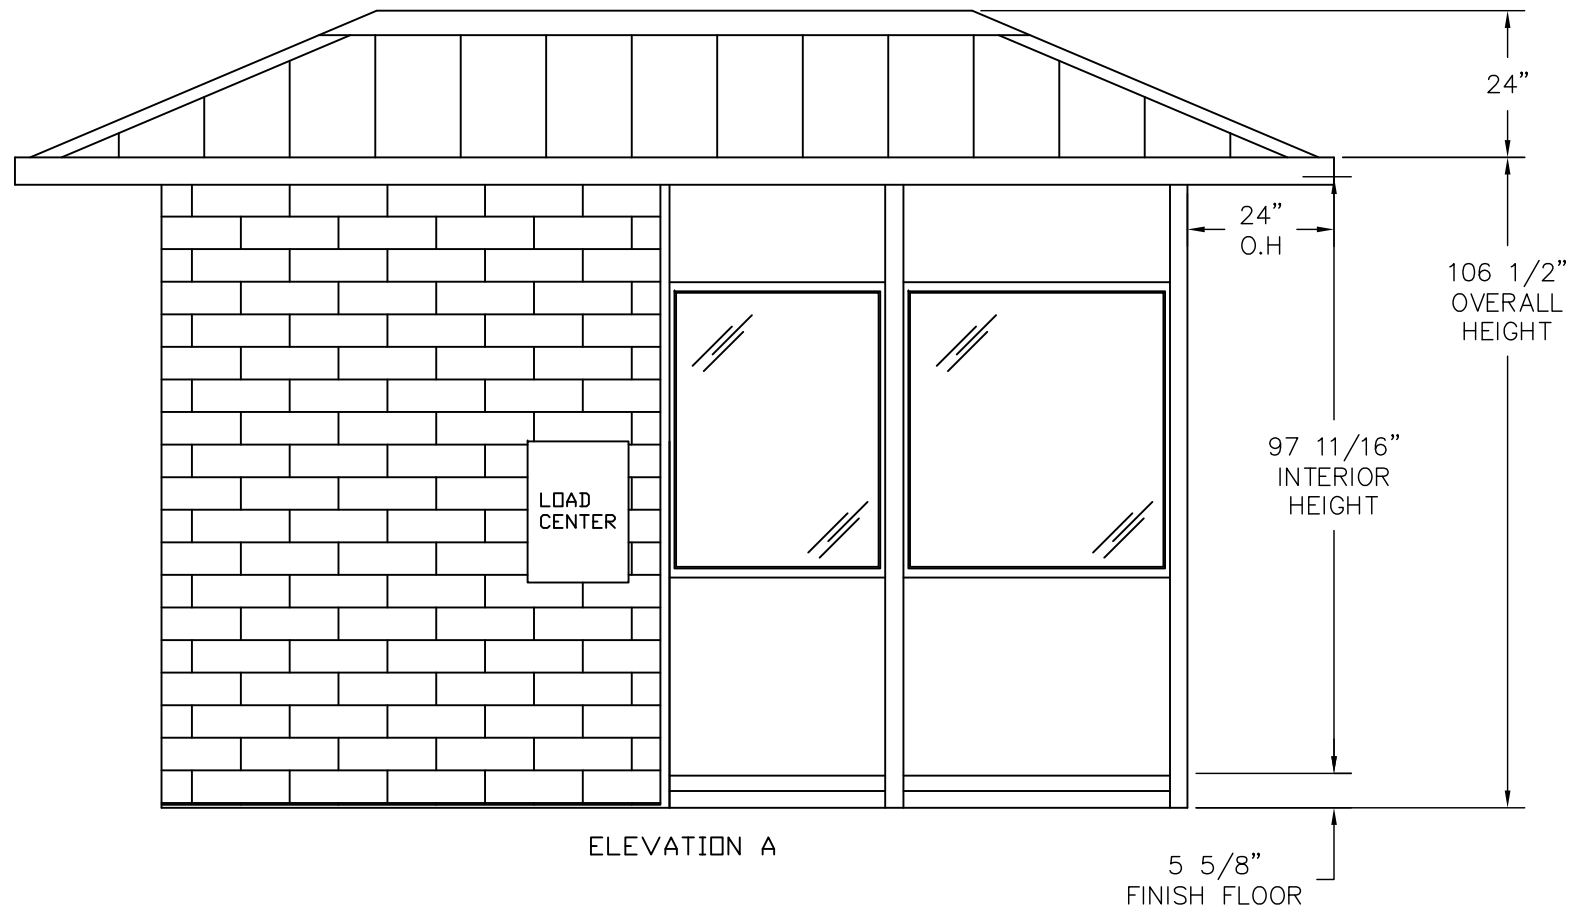

PLAN VIEW

	4133 SHORELINE DRIVE EARTH CITY, MO 63045 1-800-456-5464 www.portaking.com
	TITLE: Security Booth 8 – Plan View

**PORTA-KING**  
BUILDING SYSTEMS

4133 SHORELINE DRIVE  
EARTH CITY, MO 63045  
1-800-456-5464  
www.portaking.com

TITLE: Security Booth 8 – Elevations