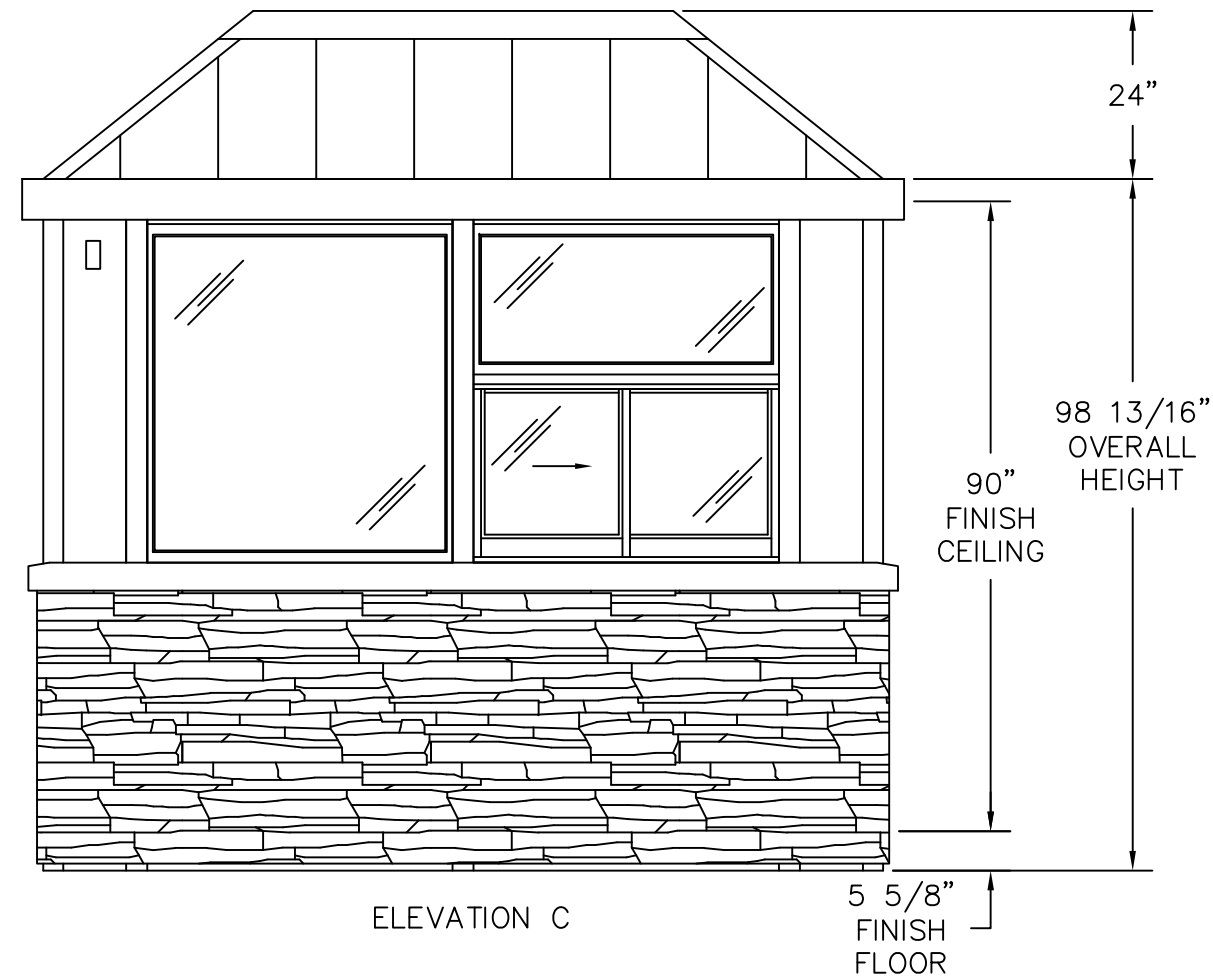

PLAN VIEW

	4133 SHORELINE DRIVE EARTH CITY, MO 63045 1-800-456-5464 www.portaking.com
	TITLE: Security Booth 9 – Plan View

ELEVATION A

ELEVATION B

ELEVATION C

ELEVATION D

**PORTA-KING**  
BUILDING SYSTEMS

4133 SHORELINE DRIVE  
EARTH CITY, MO 63045  
1-800-456-5464  
www.portaking.com

TITLE: Security Booth 9 – Plan View