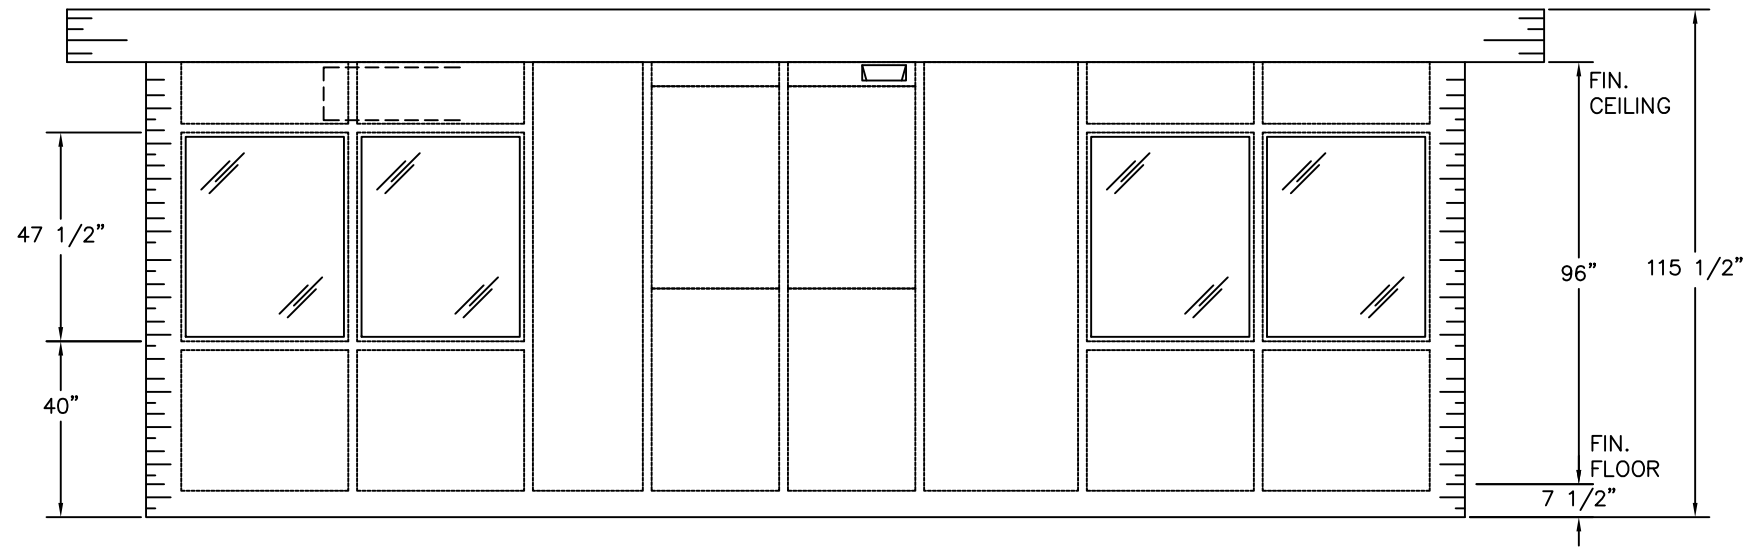

PLAN VIEW

	4133 SHORELINE DRIVE EARTH CITY, MO 63045 1-800-456-5464 www.portaking.com
	TITLE: Security Building 1 – Plan View

ELEVATION A

ELEVATION B

ELEVATION C

ELEVATION D

4133 SHORELINE DRIVE
EARTH CITY, MO 63045
1-800-456-5464
www.portaking.com

TITLE: Security Building 1 - Elevations