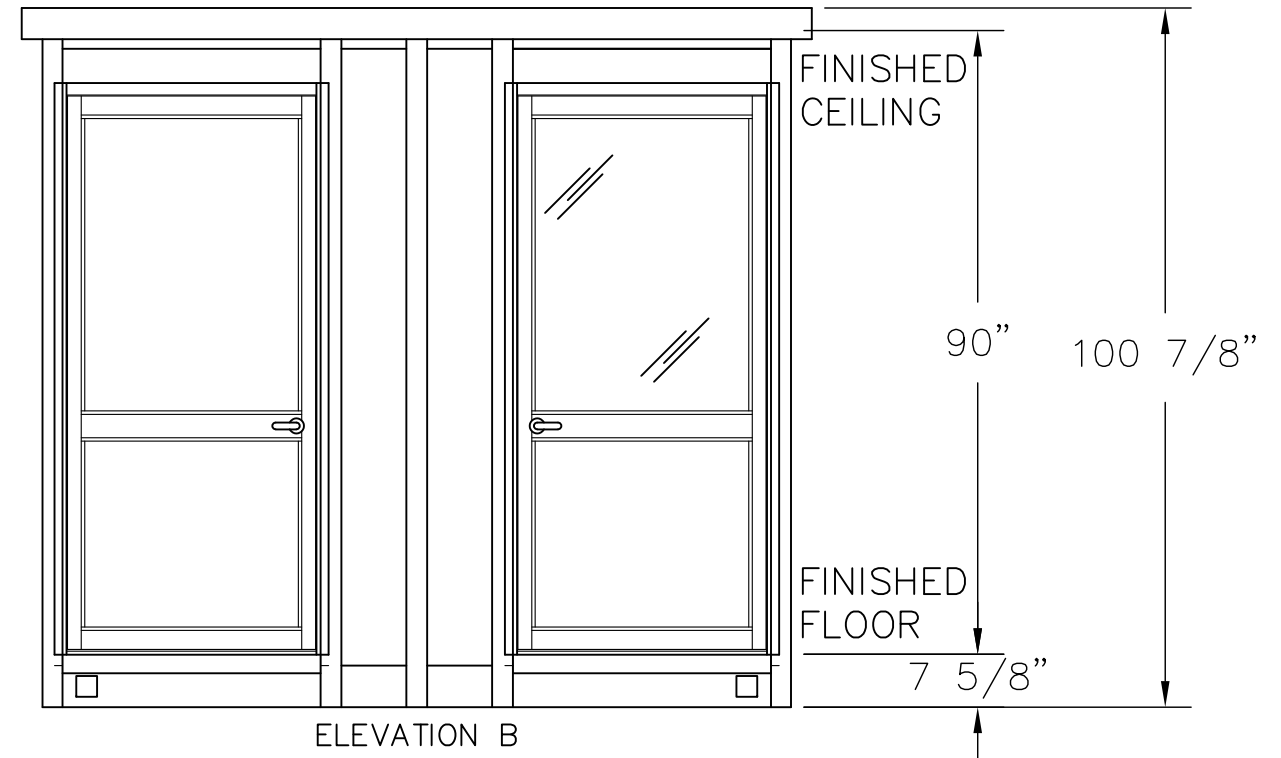

C
PLAN VIEW

PORTA-KING
BUILDING SYSTEMS

4133 SHORELINE DRIVE
EARTH CITY, MO 63045
1-800-456-5464
www.portaking.com

TITLE: Security Building 10 - Plan View

ELEVATION A

ELEVATION B

ELEVATION C

ELEVATION D