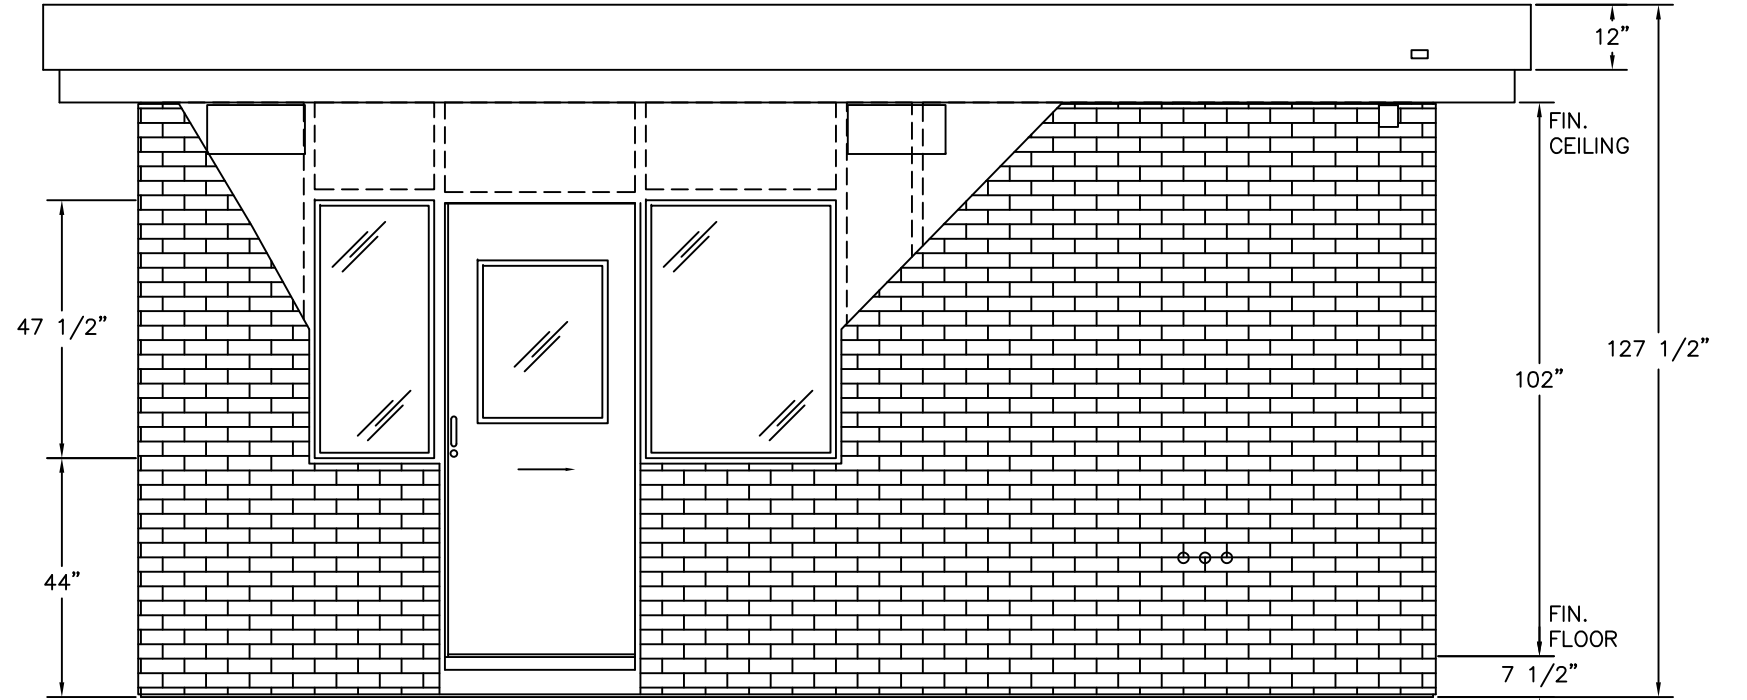

PLAN VIEW

	4133 SHORELINE DRIVE EARTH CITY, MO 63045 1-800-456-5464 www.portaking.com
	TITLE: SECURITY BUILDING 11 – PLAN VIEW

ELEVATION A

ELEVATION B

ELEVATION C

ELEVATION D

4133 SHORELINE DRIVE
 EARTH CITY, MO 63045
 1-800-456-5464
 www.portaking.com

TITLE: SECURITY BUILDING 11 - ELEVATION VIEW