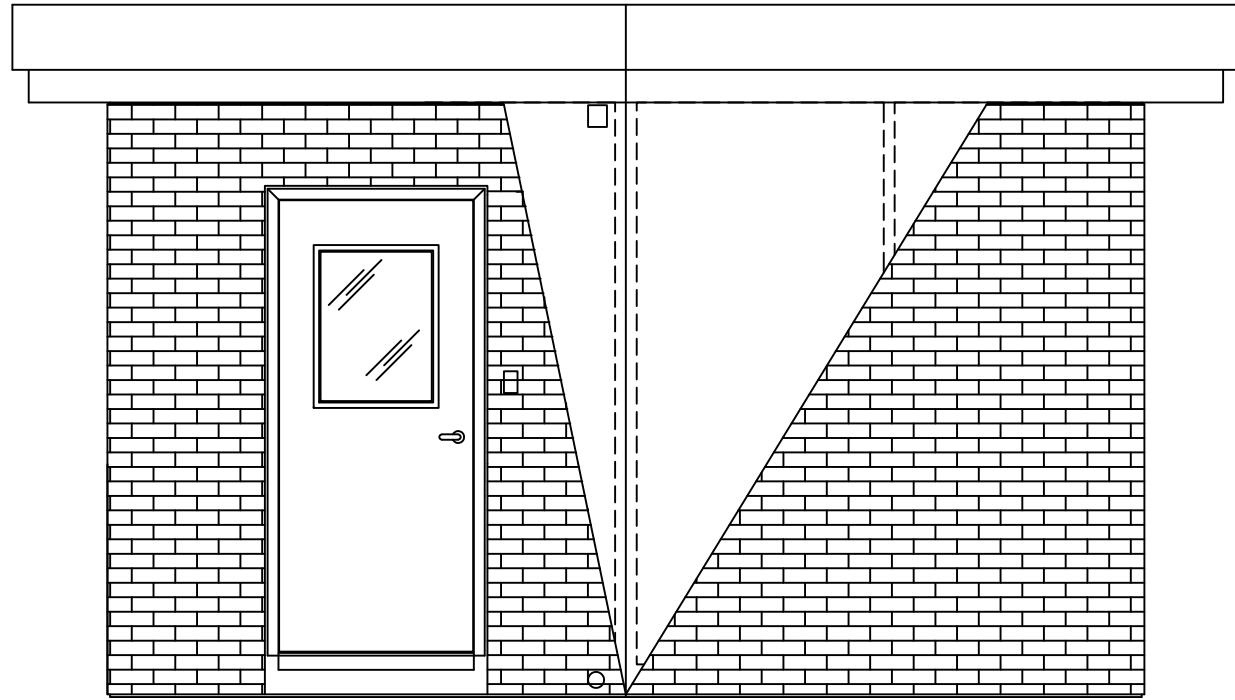

PLAN VIEW

	4133 SHORELINE DRIVE EARTH CITY, MO 63045 1-800-456-5464 www.portaking.com
	TITLE: SECURITY BUILDING 11 – PLAN VIEW

ELEVATION A

ELEVATION B

ELEVATION C

ELEVATION D

4133 SHORELINE DRIVE
 EARTH CITY, MO 63045
 1-800-456-5464
 www.portaking.com

TITLE: SECURITY BUILDING 11 - ELEVATION VIEW