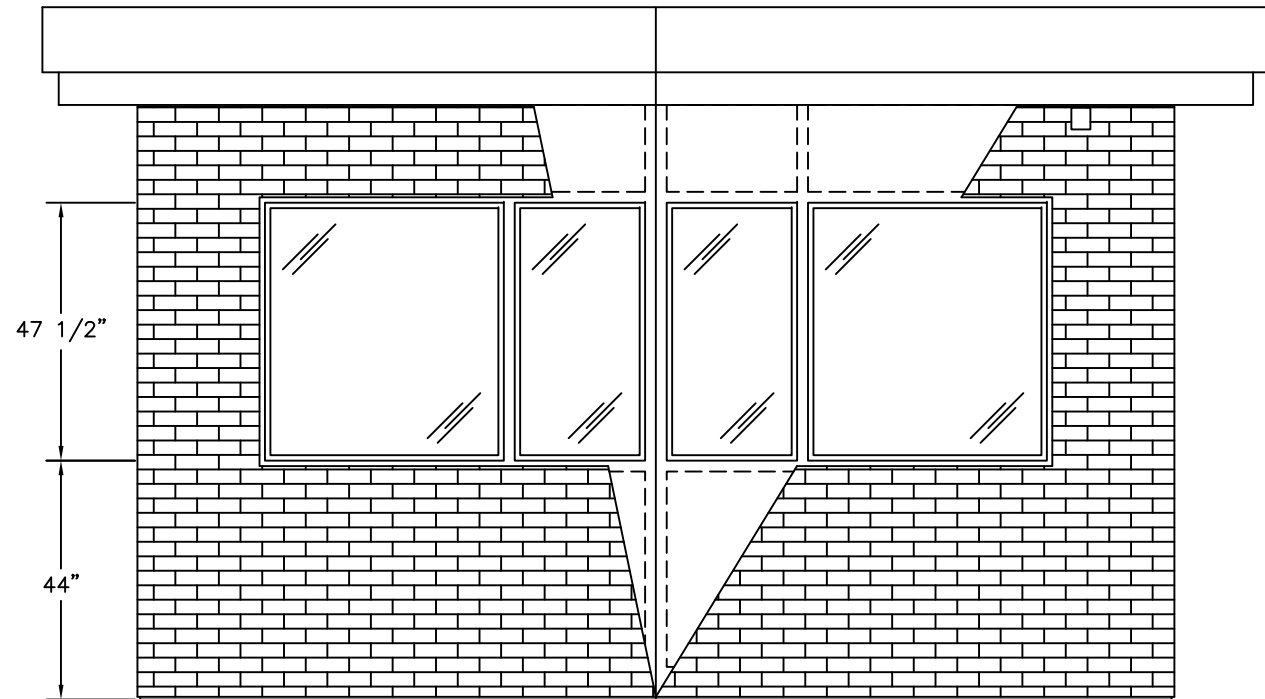

PLAN VIEW

	4133 SHORELINE DRIVE EARTH CITY, MO 63045 1-800-456-5464 www.portaking.com
	TITLE: SECURITY BUILDING 11 – PLAN VIEW

ELEVATION A

ELEVATION B

ELEVATION C

ELEVATION D

4133 SHORELINE DRIVE
 EARTH CITY, MO 63045
 1-800-456-5464
 www.portaking.com

TITLE: SECURITY BUILDING 11 - ELEVATION VIEW