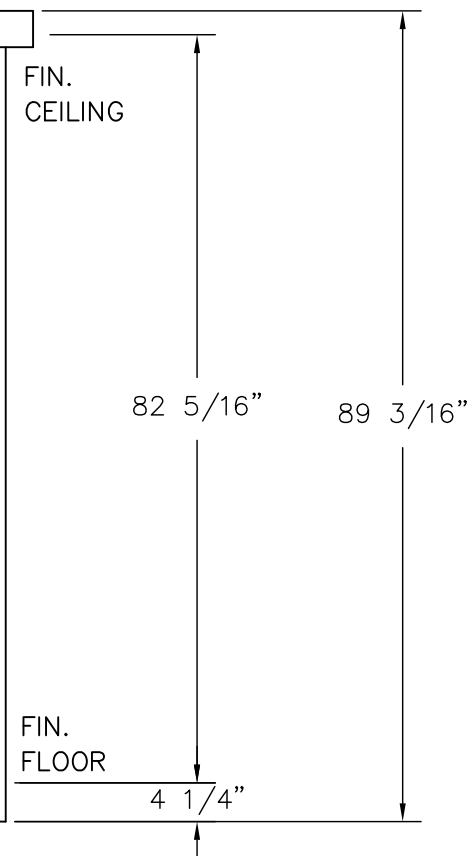

PLAN VIEW

PORTA-KING
 BUILDING SYSTEMS

4133 SHORELINE DRIVE
 EARTH CITY, MO 63045
 1-800-456-5464
 www.portaking.com

TITLE: Toll Booth 1 - Plan View

ELEVATION A

ELEVATION B

ELEVATION C

ELEVATION D

4133 SHORELINE DRIVE
 EARTH CITY, MO 63045
 1-800-456-5464
 www.portaking.com

TITLE: Toll Booth 1 – Elevation View