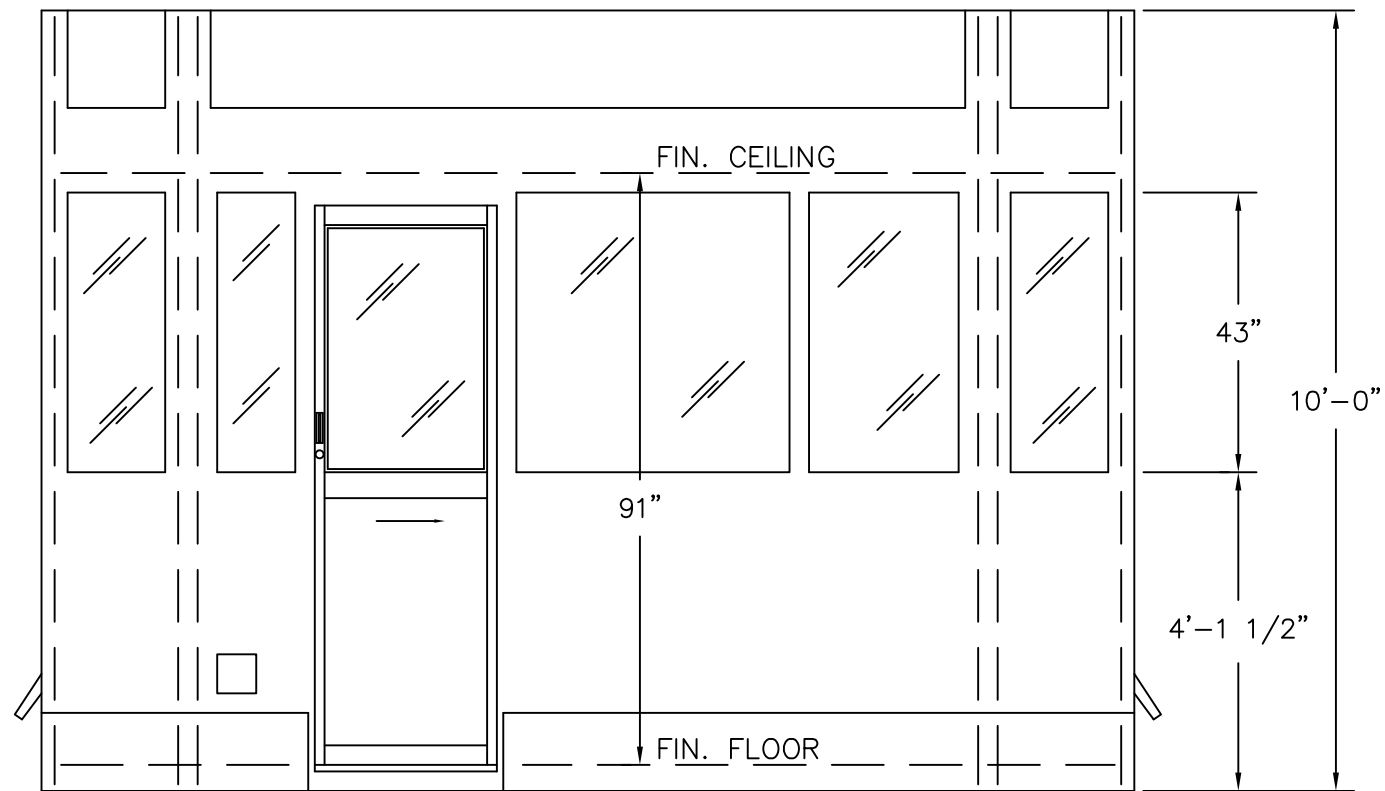

(C)
PLAN VIEW

	4133 SHORELINE DRIVE EARTH CITY, MO 63045 1-800-456-5464 www.portaking.com
	TITLE: Toll Booth 2 - Plan View

ELEVATION A

ELEVATION B

ELEVATION C