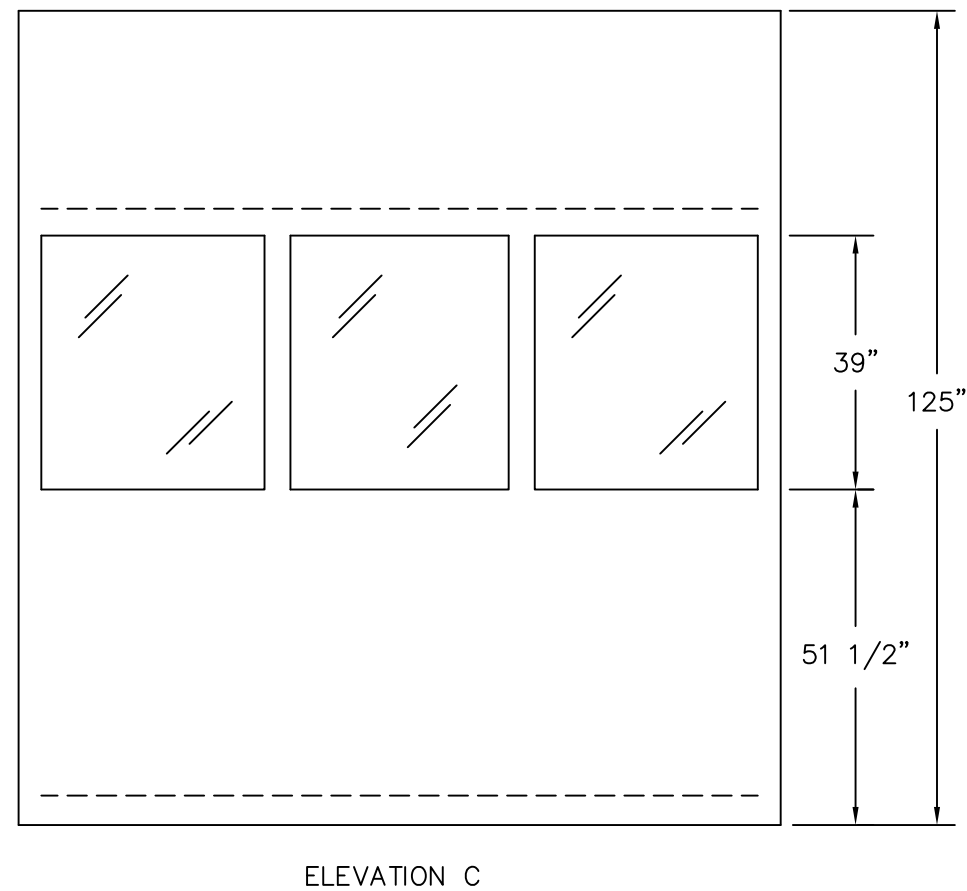

	4133 SHORELINE DRIVE EARTH CITY, MO 63045 1-800-456-5464 www.portaking.com
	TITLE: Toll Booth 4 - Plan View

PORTA-KING
BUILDING SYSTEMS

4133 SHORELINE DRIVE
EARTH CITY, MO 63045
1-800-456-5464
www.portaking.com

TITLE: Toll Booth 4 - Elevation View