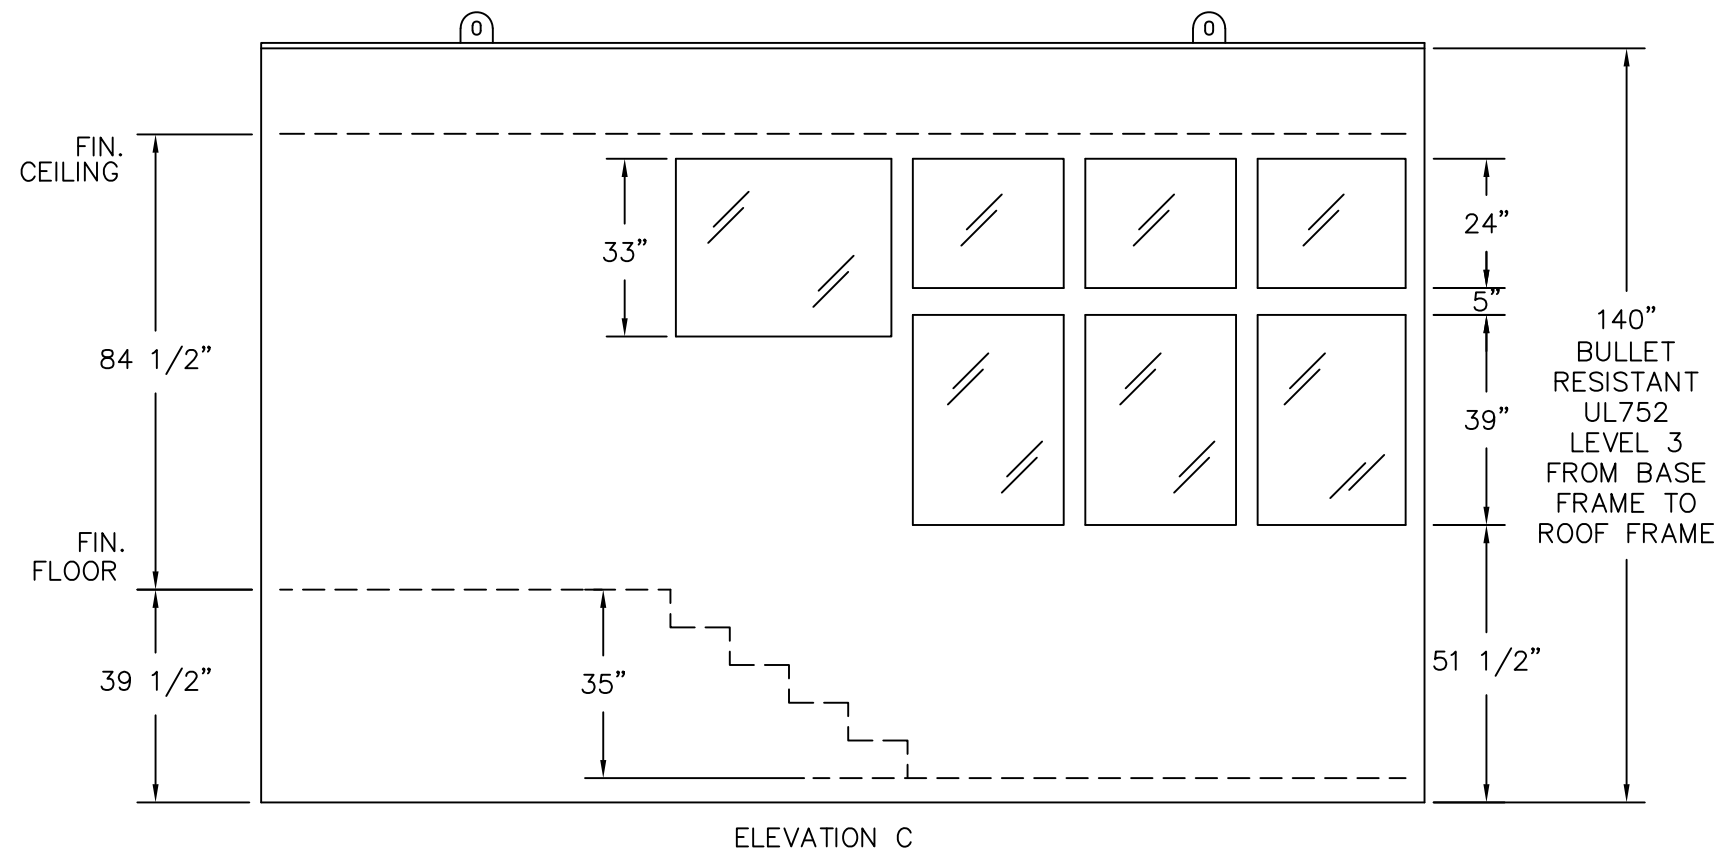

PLAN VIEW

4133 SHORELINE DRIVE  
EARTH CITY, MO 63045  
1-800-456-5464  
www.portaking.com

TITLE: Toll Booth 5 - Plan View

4133 SHORELINE DRIVE  
 EARTH CITY, MO 63045  
 1-800-456-5464  
 www.portaking.com

TITLE: Toll Booth 5 - Elevation View