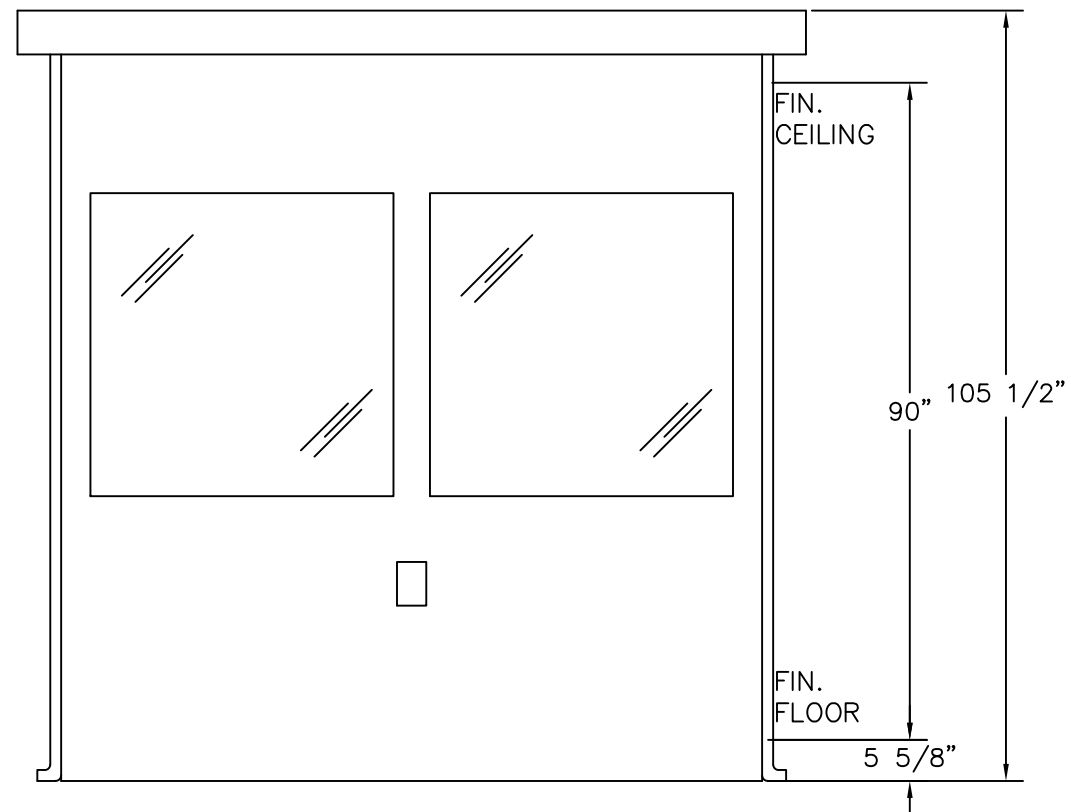

PLAN VIEW

	4133 SHORELINE DRIVE EARTH CITY, MO 63045 1-800-456-5464 www.portaking.com
	TITLE: Security Building 5 - Plan View

ELEVATION A

ELEVATION B

ELEVATION C

ELEVATION D