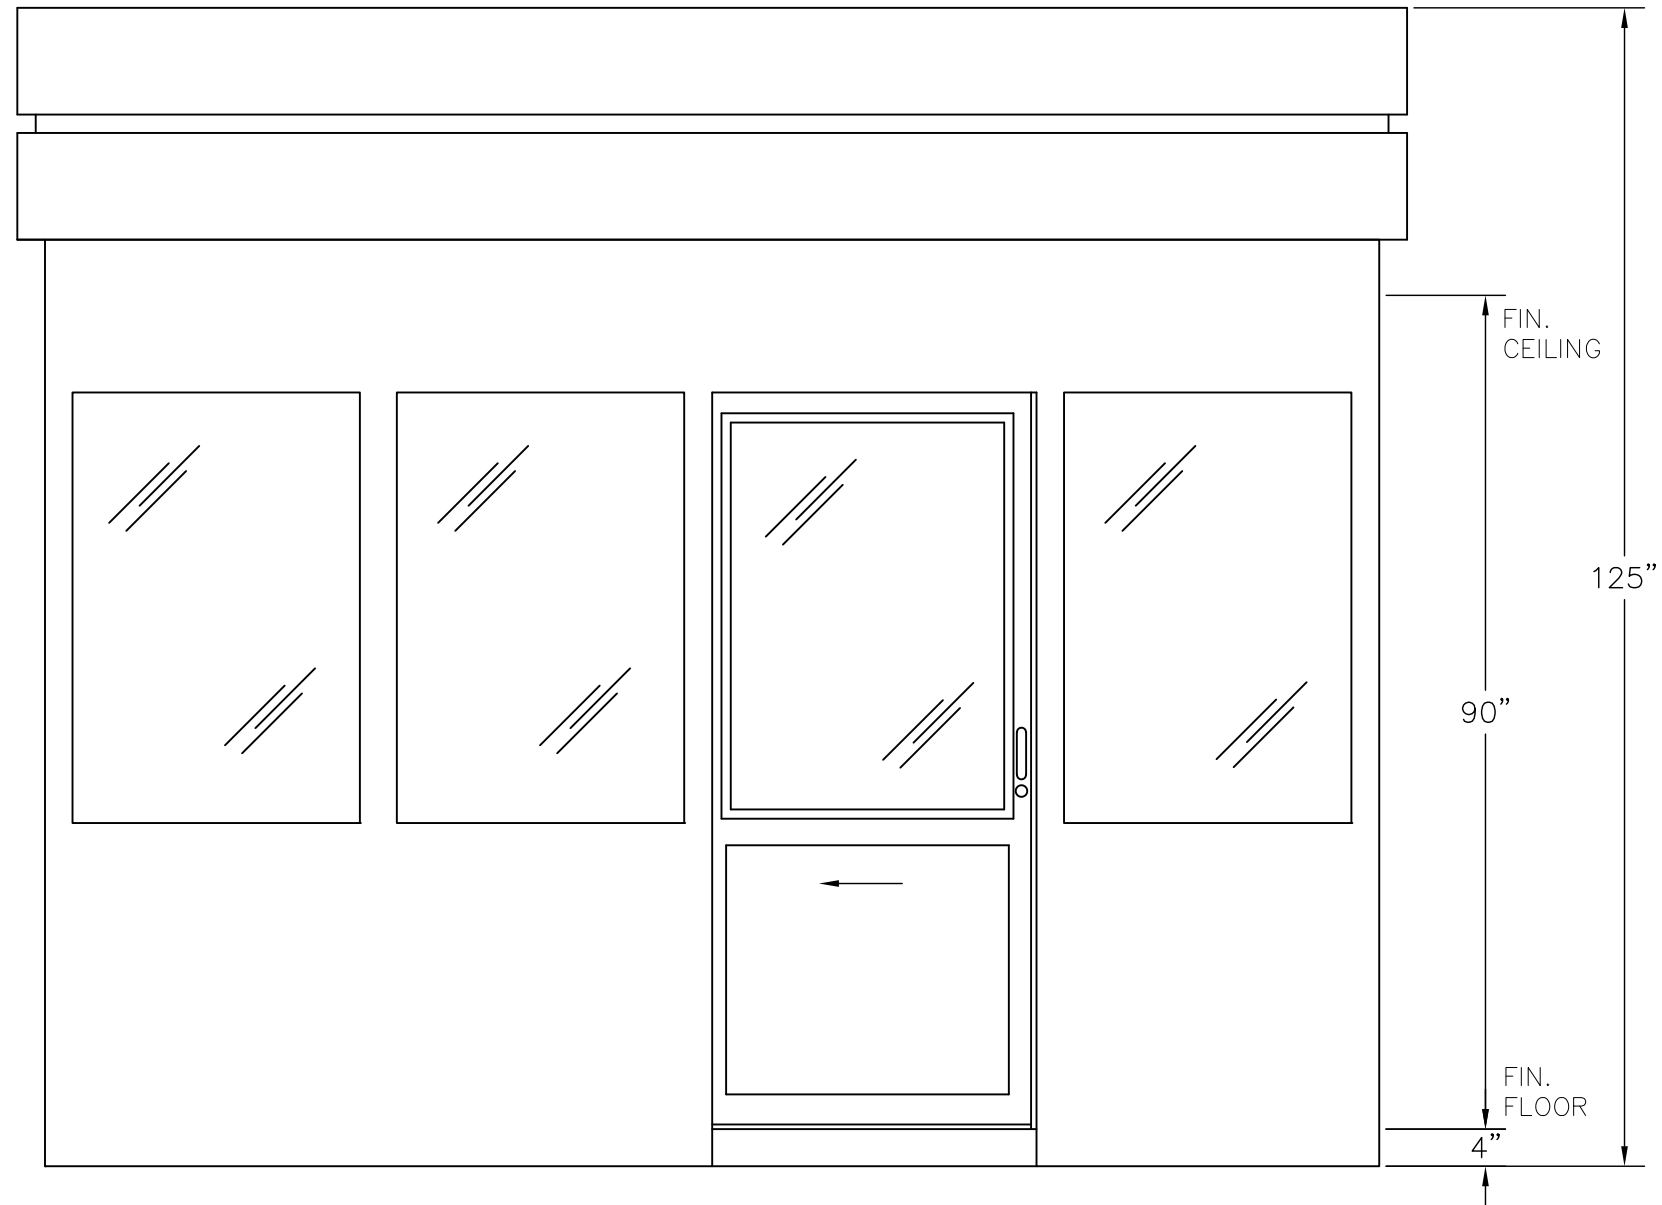

C
PLAN VIEW

	4133 SHORELINE DRIVE EARTH CITY, MO 63045 1-800-456-5464 www.portaking.com
TITLE: SECURITY BUILDING 6 PLAN VIEW	

ELEVATION A AND (C MIRRORED)

ELEVATION B AND D

4133 SHORELINE DRIVE
 EARTH CITY, MO 63045
 1-800-456-5464
 www.portaking.com

TITLE: SECURITY BUILDING 6 ELEVATION VIEW