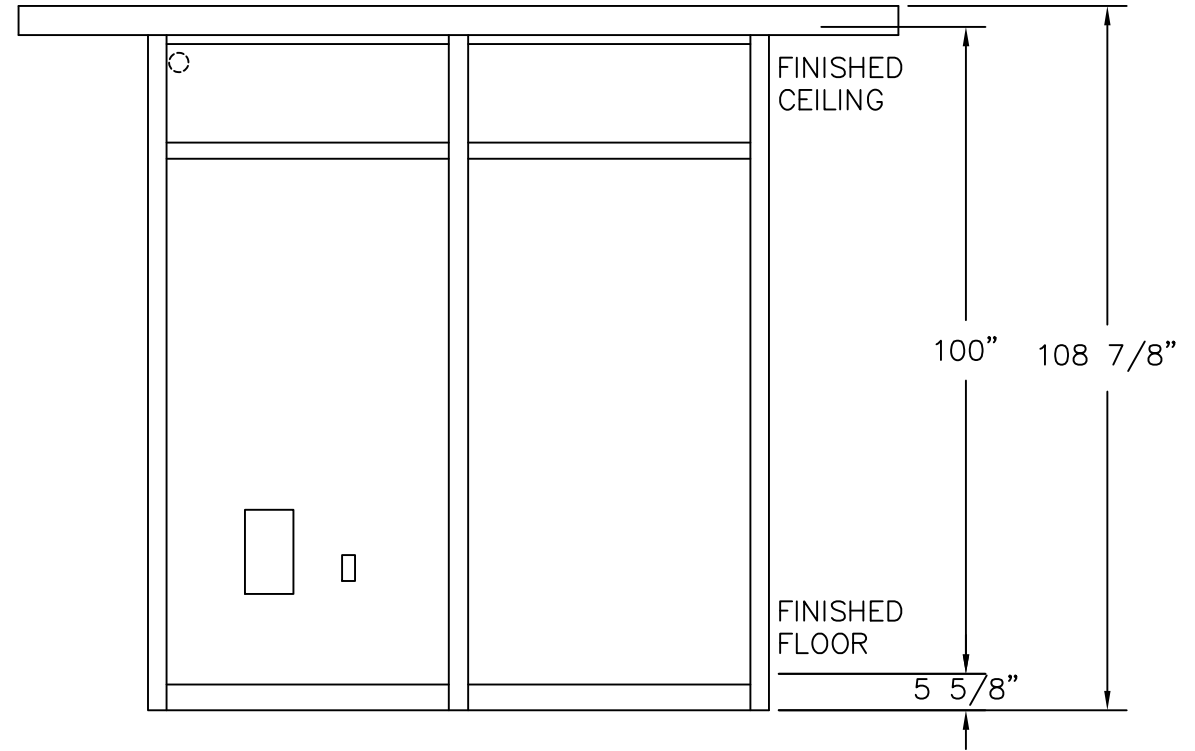

C  
PLAN VIEW

	4133 SHORELINE DRIVE EARTH CITY, MO 63045 1-800-456-5464 www.portaking.com
	TITLE: Security Building 8 - Plan View

ELEVATION A

ELEVATION B

ELEVATION C

ELEVATION D

4133 SHORELINE DRIVE  
 EARTH CITY, MO 63045  
 1-800-456-5464  
 www.portaking.com

TITLE: Security Building 8 - Elevation