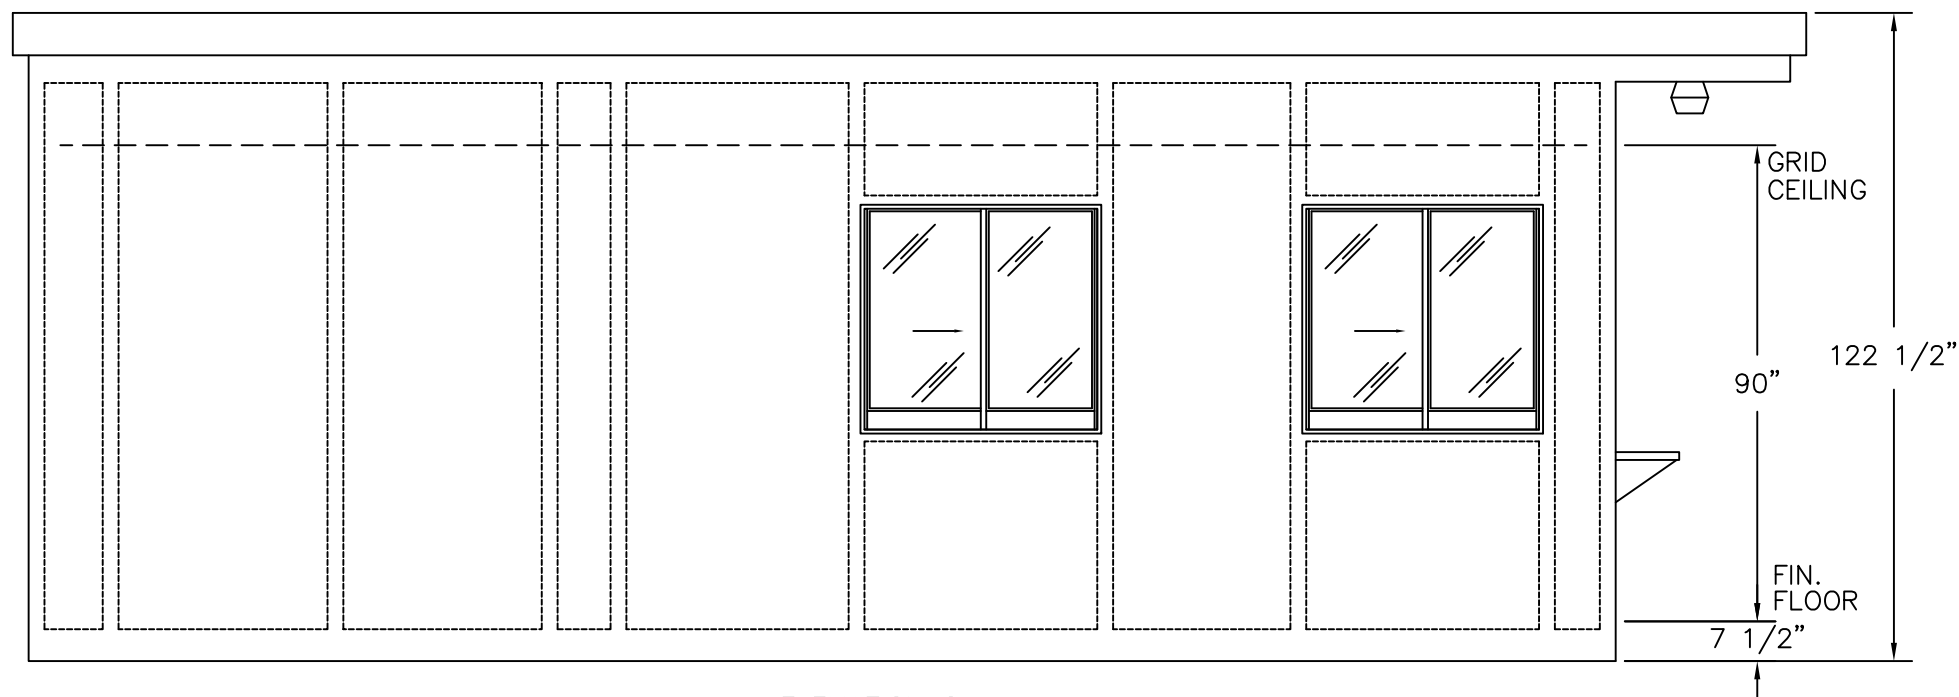

(C)
PLAN VIEW

	4133 SHORELINE DRIVE EARTH CITY, MO 63045 1-800-456-5464 www.portaking.com
	TITLE: Security Booth 23 – Plan View

ELEVATION A

ELEVATION B

ELEVATION C

ELEVATION D

PORTA-KING
BUILDING SYSTEMS

4133 SHORELINE DRIVE
EARTH CITY, MO 63045
1-800-456-5464
www.portaking.com

TITLE: Security Booth 23 – Elevation View