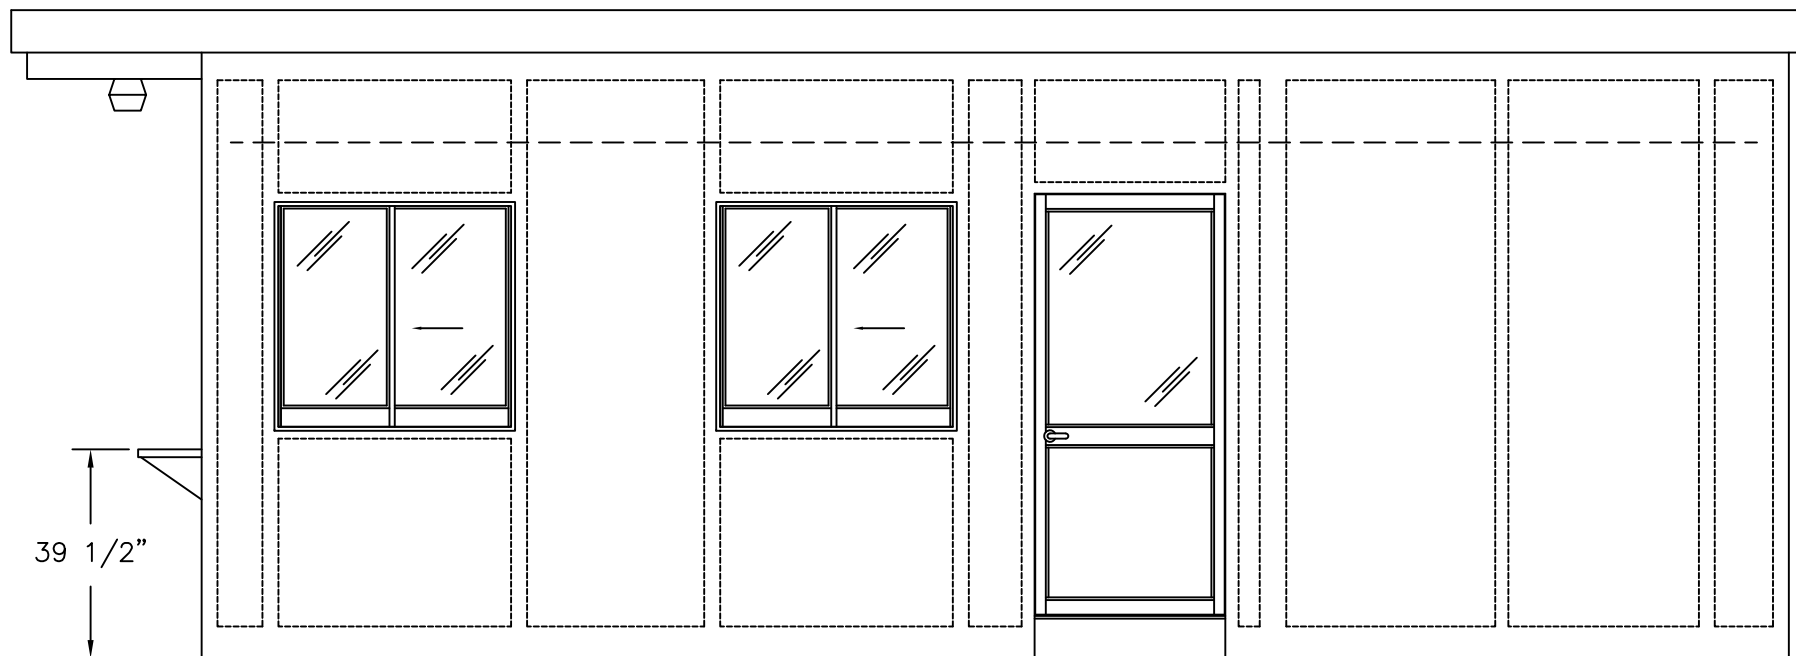

(C)
PLAN VIEW

	4133 SHORELINE DRIVE EARTH CITY, MO 63045 1-800-456-5464 www.portaking.com
	TITLE: Security Booth 23 – Plan View

ELEVATION A

ELEVATION B

ELEVATION C

ELEVATION D

PORTA-KING
BUILDING SYSTEMS

4133 SHORELINE DRIVE
EARTH CITY, MO 63045
1-800-456-5464
www.portaking.com

TITLE: Security Booth 23 – Elevation View