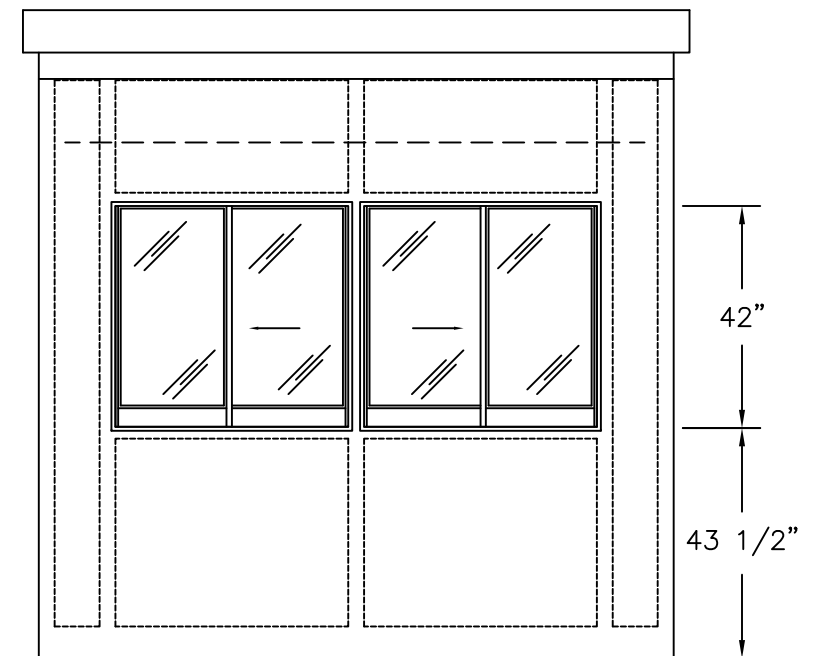

(C)
PLAN VIEW

	4133 SHORELINE DRIVE EARTH CITY, MO 63045 1-800-456-5464 www.portaking.com
	TITLE: Security Booth 23 – Plan View

ELEVATION A

ELEVATION B

ELEVATION C

ELEVATION D

PORTA-KING
BUILDING SYSTEMS

4133 SHORELINE DRIVE
EARTH CITY, MO 63045
1-800-456-5464
www.portaking.com

TITLE: Security Booth 23 – Elevation View