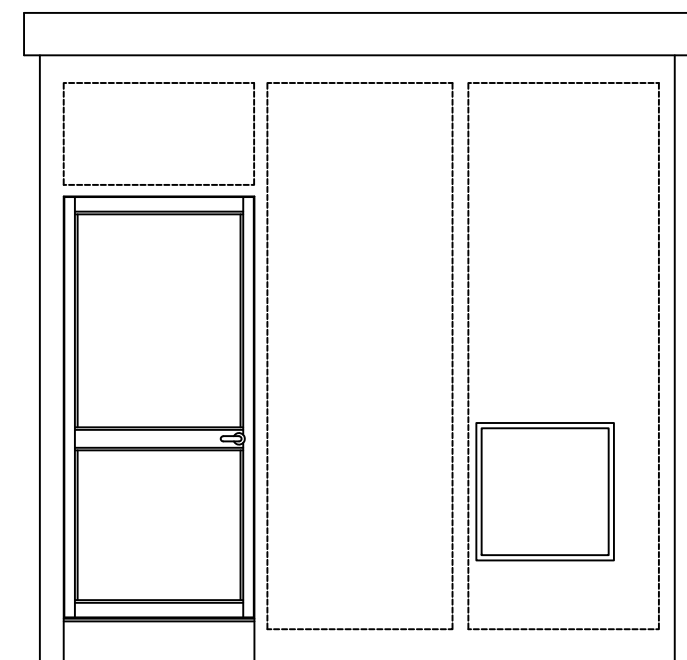

(C)
PLAN VIEW

	4133 SHORELINE DRIVE EARTH CITY, MO 63045 1-800-456-5464 www.portaking.com
	TITLE: Security Booth 23 – Plan View

ELEVATION A

ELEVATION B

ELEVATION C

ELEVATION D

PORTA-KING
BUILDING SYSTEMS

4133 SHORELINE DRIVE
EARTH CITY, MO 63045
1-800-456-5464
www.portaking.com

TITLE: Security Booth 23 – Elevation View