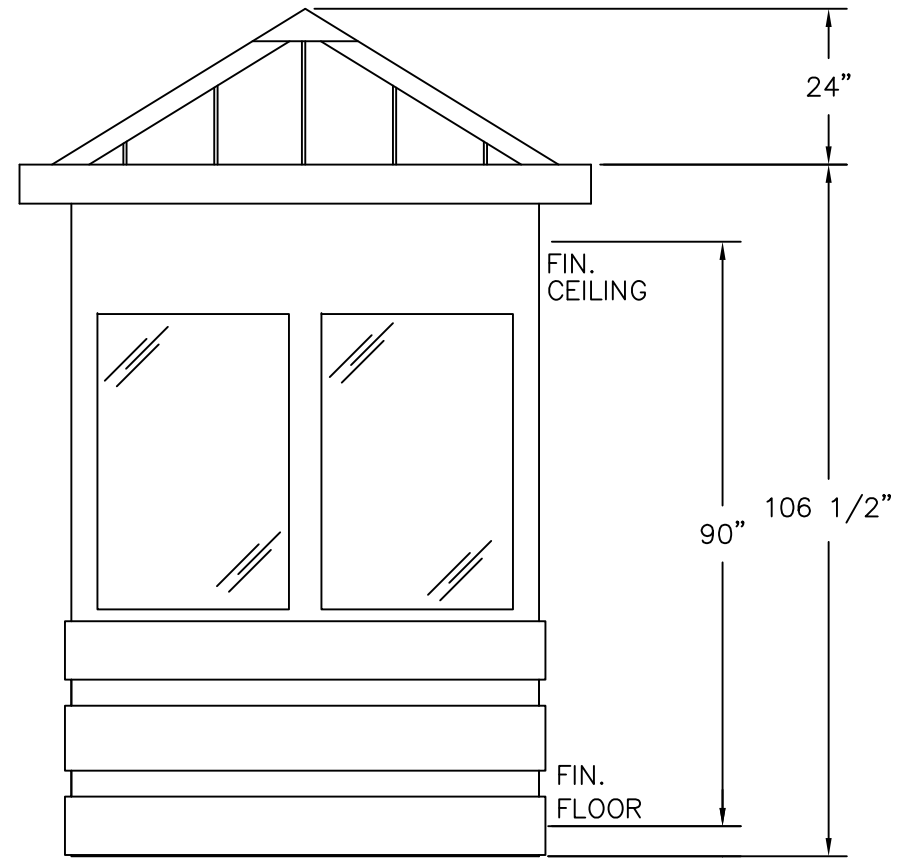

PLAN VIEW

 4133 SHORELINE DRIVE
 EARTH CITY, MO 63045
 1-800-456-5464
 www.portaking.com

TITLE: Security booth 24 - Plan View

ELEVATION A

ELEVATION B

ELEVATION C

ELEVATION D

4133 SHORELINE DRIVE
 EARTH CITY, MO 63045
 1-800-456-5464
 www.portaking.com

TITLE: Security Booth 24 – Elevation View