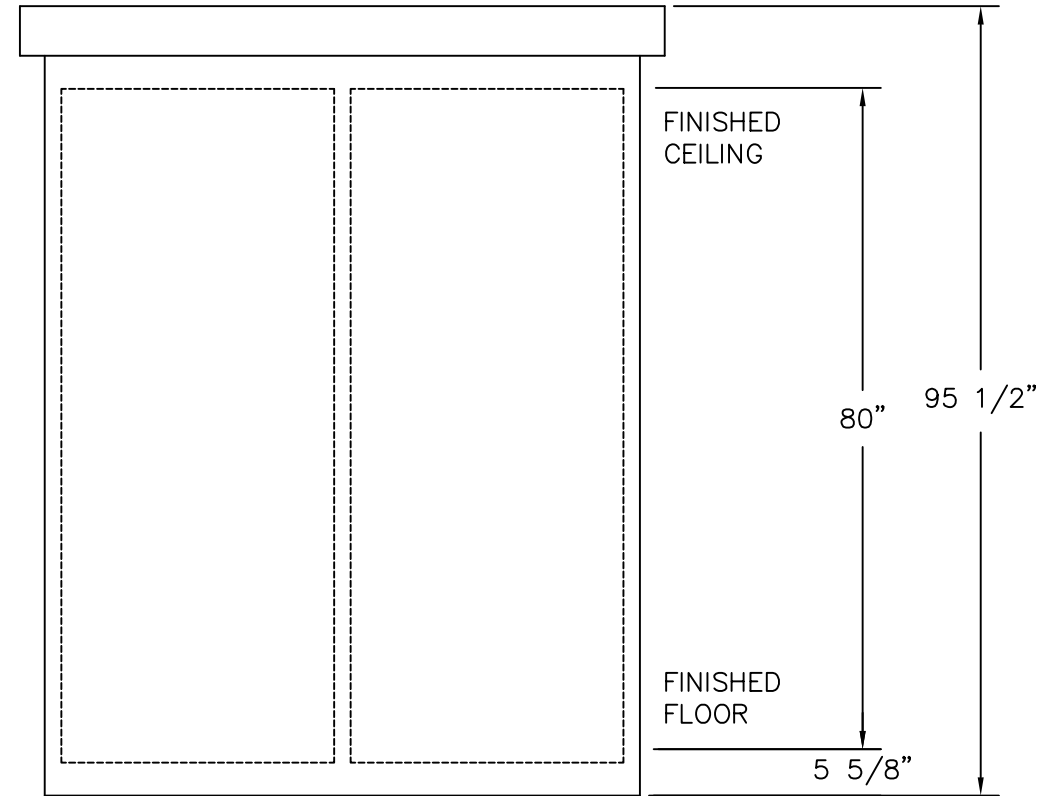

PLAN VIEW

	4133 SHORELINE DRIVE EARTH CITY, MO 63045 1-800-456-5464 www.portaking.com
	TITLE: Security Booth 25 - Plan View

ELEVATION A

ELEVATION B

ELEVATION C

ELEVATION D

	4133 SHORELINE DRIVE EARTH CITY, MO 63045 1-800-456-5464 www.portaking.com
	TITLE: Security Booth 25 – Elevation View