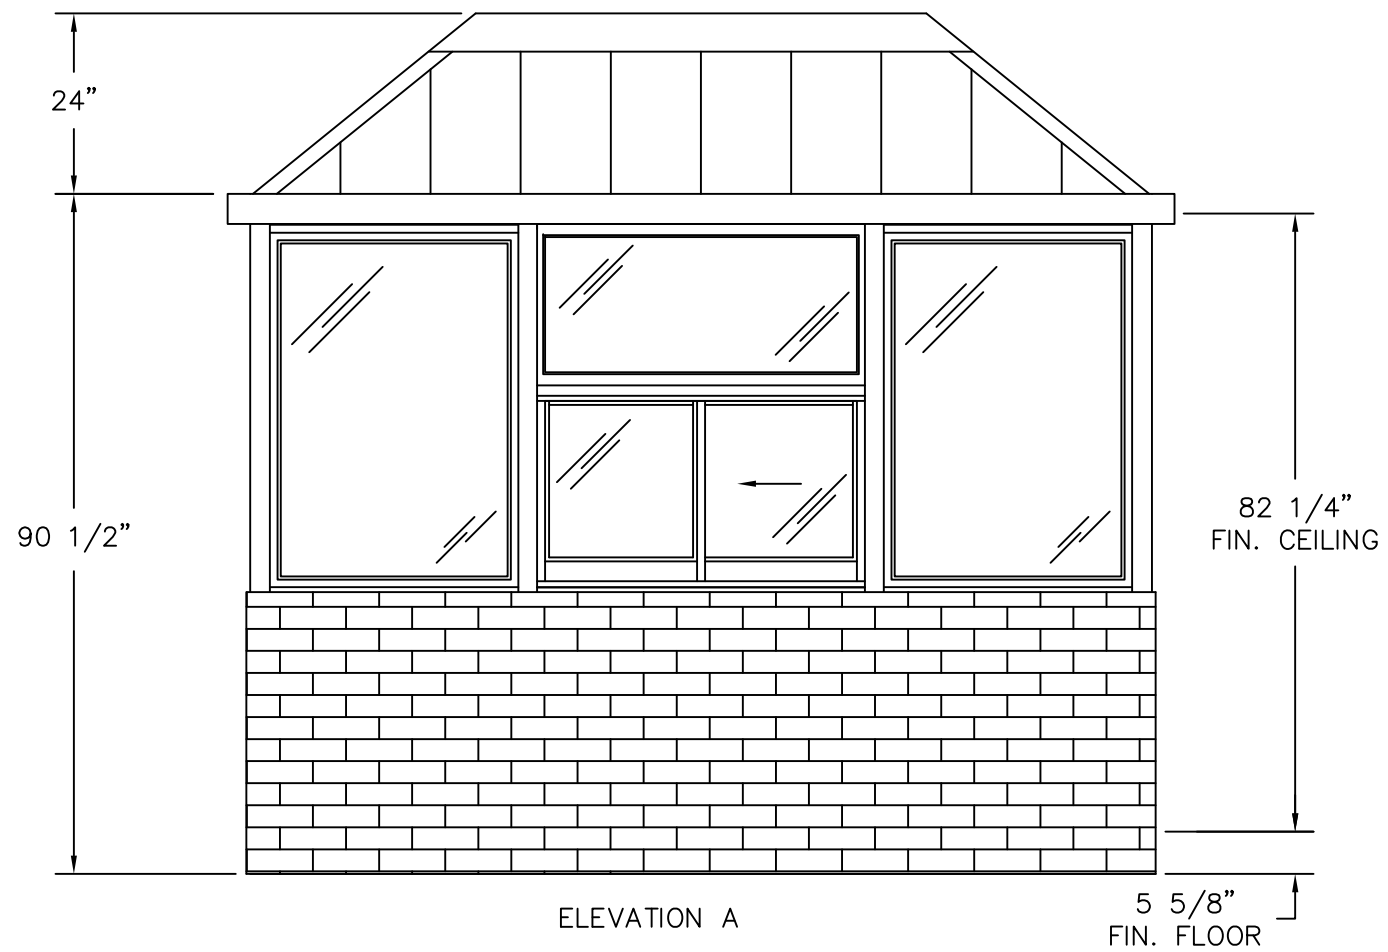

PLAN VIEW

	4133 SHORELINE DRIVE EARTH CITY, MO 63045 1-800-456-5464 www.portaking.com
	TITLE: Security Booth 27 - Plan View

ELEVATION A

ELEVATION B

ELEVATION C

ELEVATION D

PORTA-KING
BUILDING SYSTEMS

4133 SHORELINE DRIVE
EARTH CITY, MO 63045
1-800-456-5464
www.portaking.com

TITLE: Security Booth 27 – Elevation View