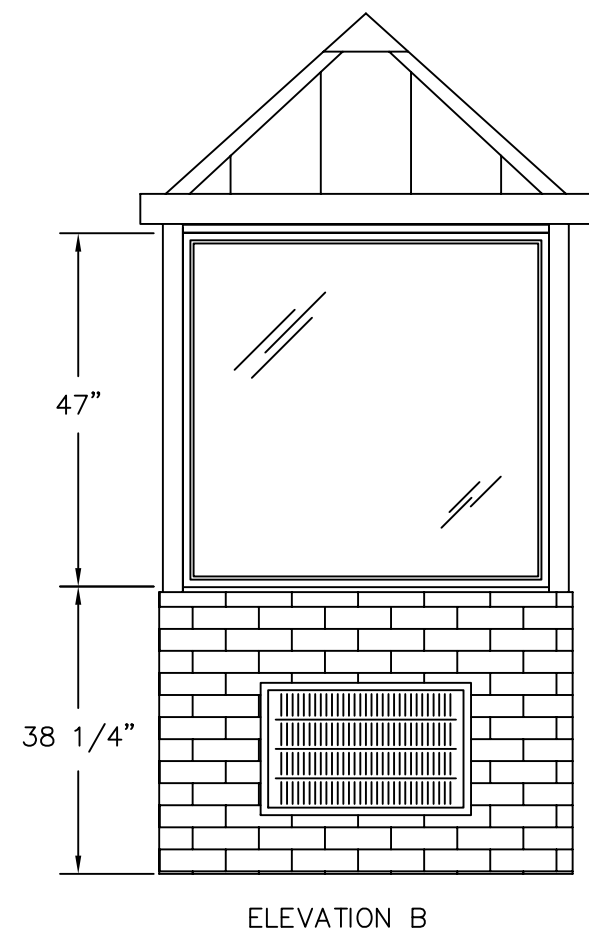

PLAN VIEW

	4133 SHORELINE DRIVE EARTH CITY, MO 63045 1-800-456-5464 www.portaking.com
	TITLE: Security Booth 27 - Plan View

ELEVATION A

ELEVATION B

ELEVATION C

ELEVATION D

PORTA-KING
BUILDING SYSTEMS

4133 SHORELINE DRIVE
EARTH CITY, MO 63045
1-800-456-5464
www.portaking.com

TITLE: Security Booth 27 – Elevation View