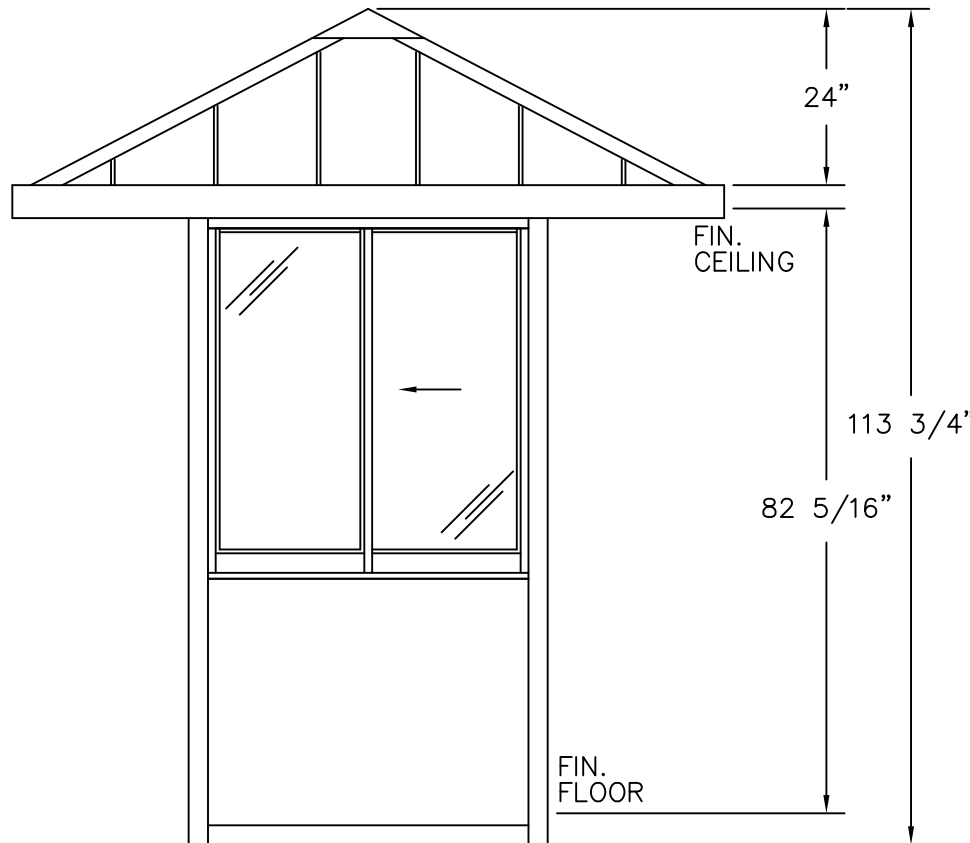

PLAN VIEW

**PORTA-KING**  
BUILDING SYSTEMS

4133 SHORELINE DRIVE  
EARTH CITY, MO 63045  
1-800-456-5464  
www.portaking.com

TITLE: Security Booth 28 - Plan View

ELEVATION A

ELEVATION B

ELEVATION C

ELEVATION D

4133 SHORELINE DRIVE  
EARTH CITY, MO 63045  
1-800-456-5464  
www.portaking.com

TITLE: Security Booth 28 – Elevation View