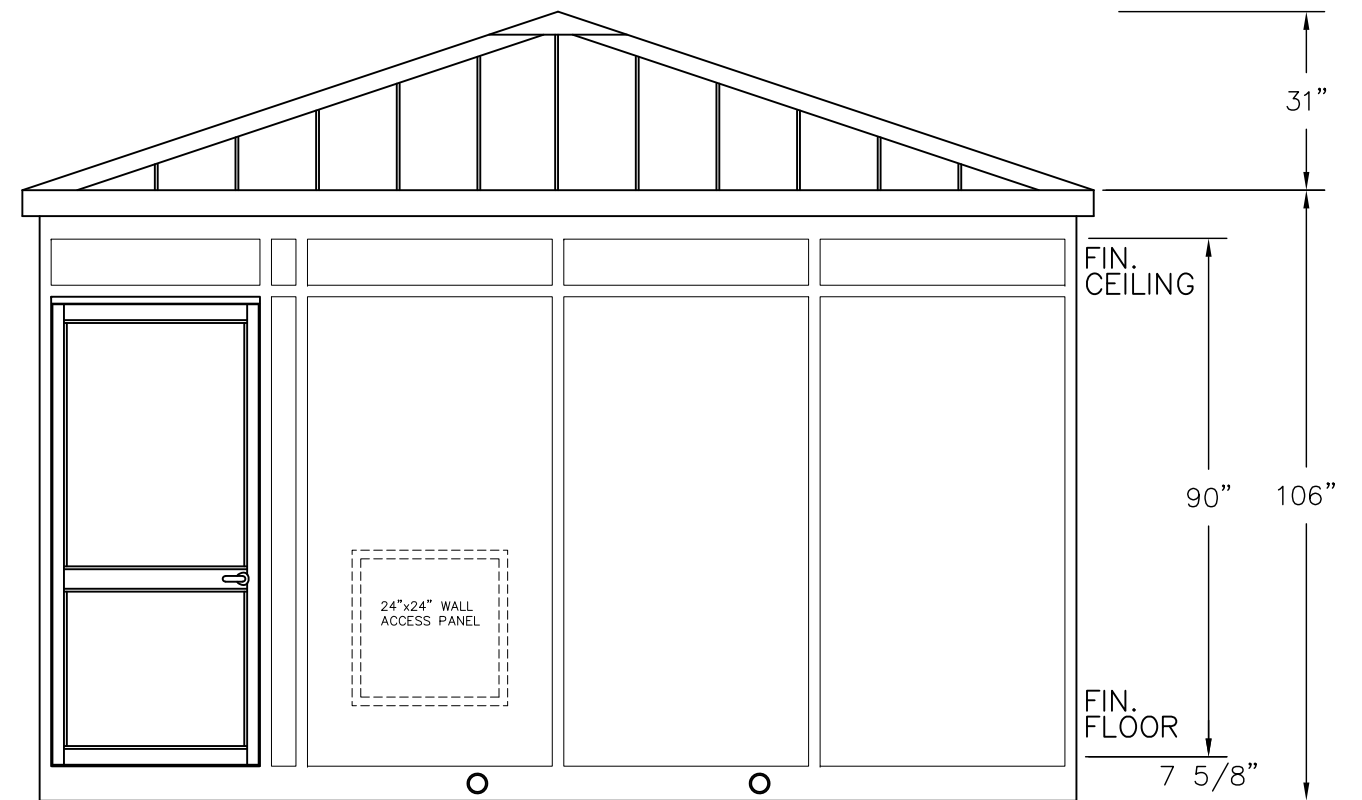

PLAN VIEW

PORTA-KING
BUILDING SYSTEMS

4133 SHORELINE DRIVE
 EARTH CITY, MO 63045
 1-800-456-5464
 www.portaking.com

TITLE: Security Booth 29 - Plan View

ELEVATION A

ELEVATION B

ELEVATION C

ELEVATION D

4133 SHORELINE DRIVE
 EARTH CITY, MO 63045
 1-800-456-5464
 www.portaking.com

TITLE: Security Booth 29 – Elevation View