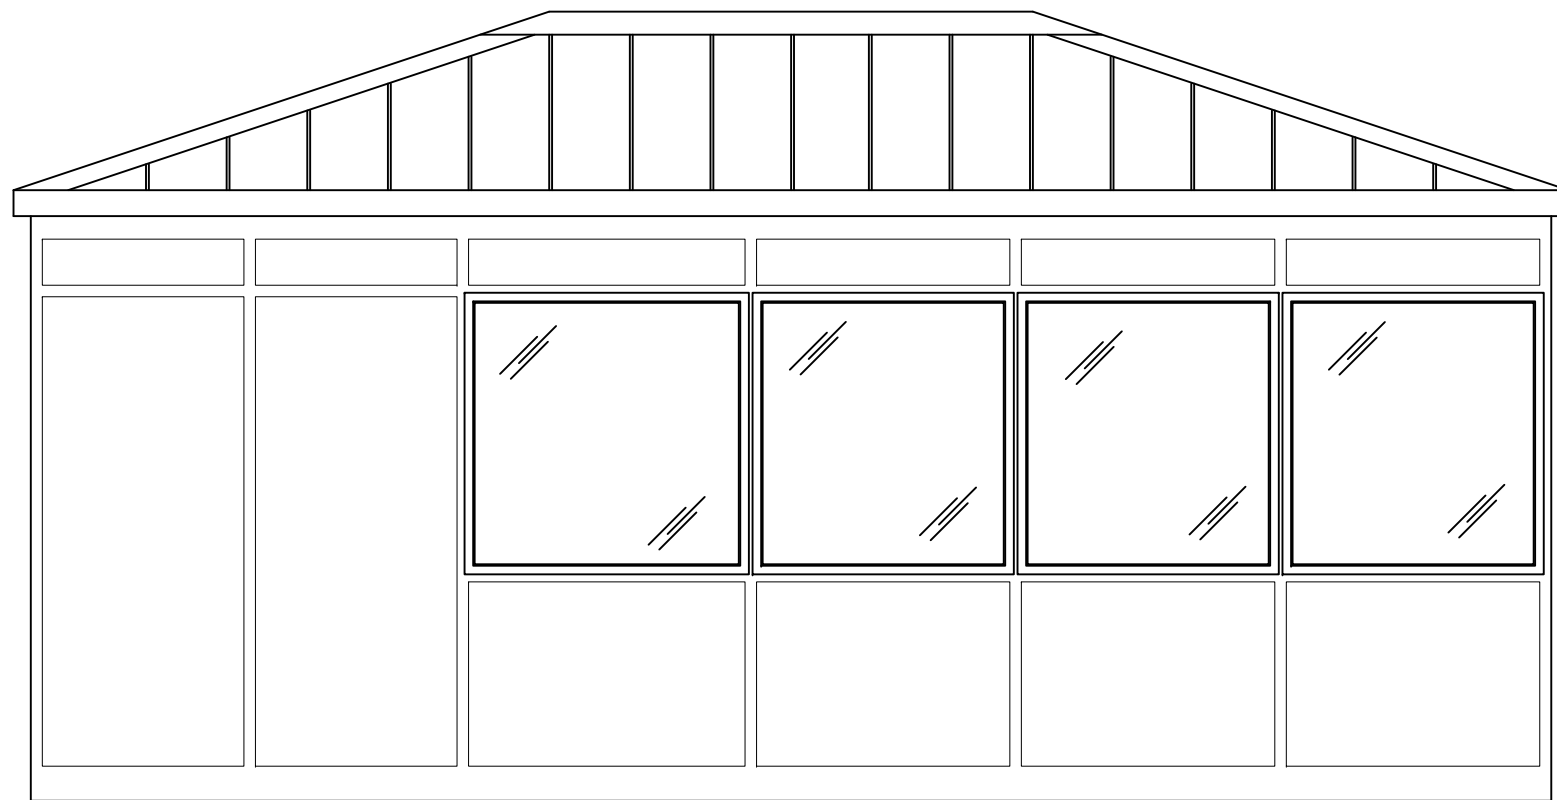

PLAN VIEW

PORTA-KING
BUILDING SYSTEMS

4133 SHORELINE DRIVE
 EARTH CITY, MO 63045
 1-800-456-5464
 www.portaking.com

TITLE: Security Booth 29 - Plan View

ELEVATION A

ELEVATION B

ELEVATION C

ELEVATION D

4133 SHORELINE DRIVE
 EARTH CITY, MO 63045
 1-800-456-5464
 www.portaking.com

TITLE: Security Booth 29 – Elevation View