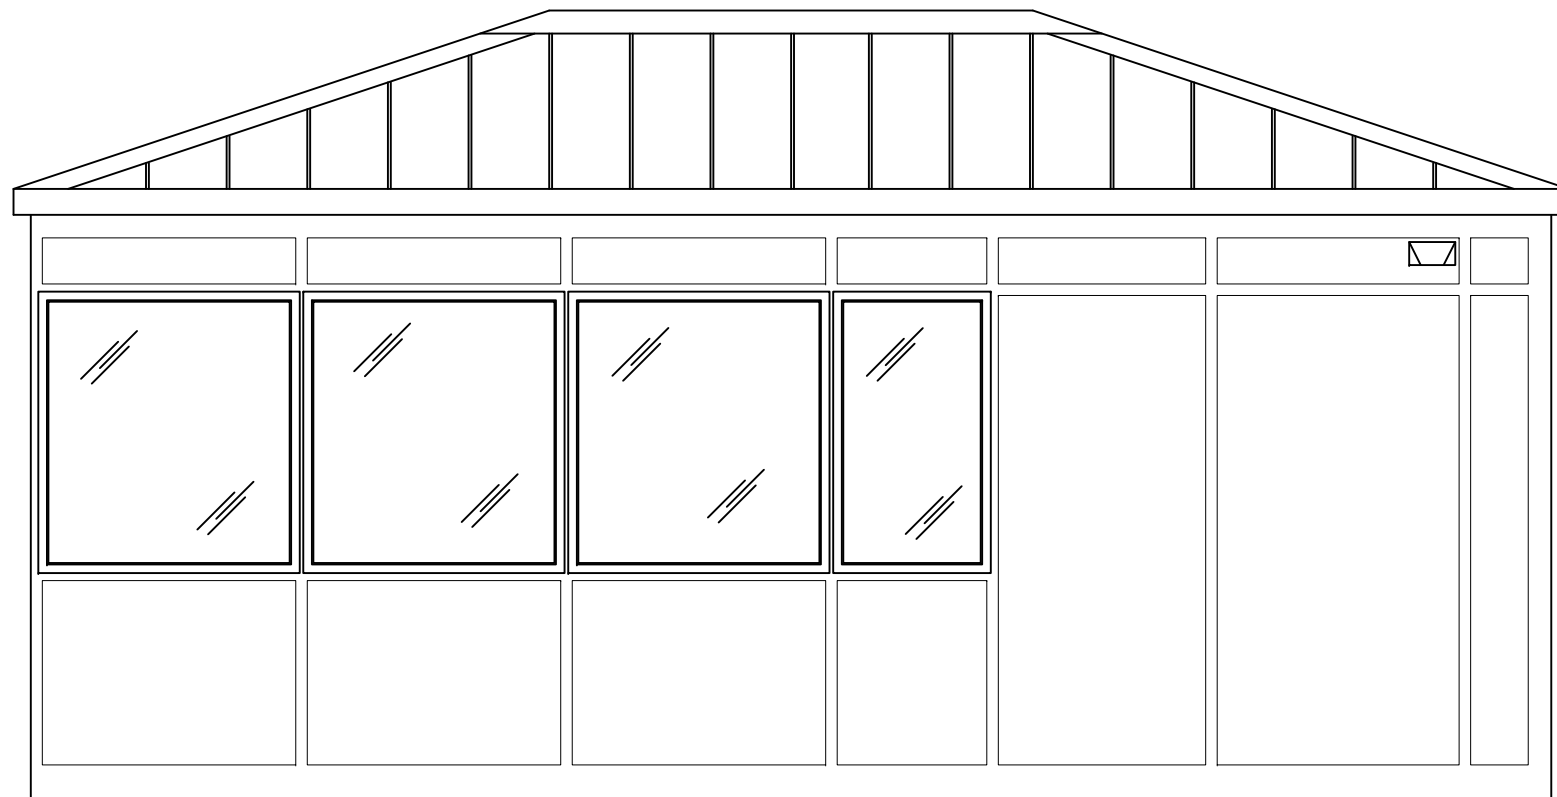

PLAN VIEW

PORTA-KING
BUILDING SYSTEMS

4133 SHORELINE DRIVE
 EARTH CITY, MO 63045
 1-800-456-5464
 www.portaking.com

TITLE: Security Booth 29 - Plan View

ELEVATION A

ELEVATION B

ELEVATION C

ELEVATION D

4133 SHORELINE DRIVE
 EARTH CITY, MO 63045
 1-800-456-5464
 www.portaking.com

TITLE: Security Booth 29 – Elevation View