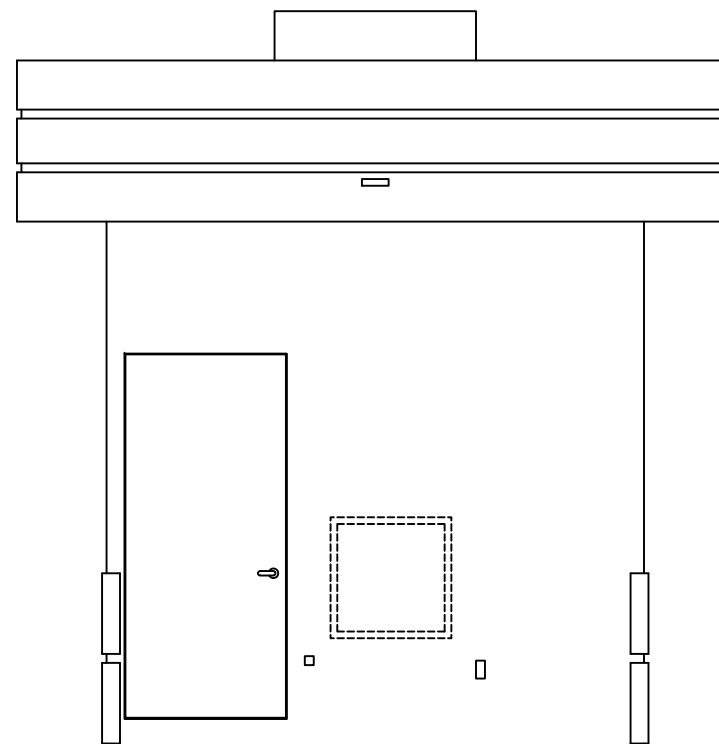

PLAN VIEW

4133 SHORELINE DRIVE
 EARTH CITY, MO 63045
 1-800-456-5464
 www.portaking.com

TITLE: Security Booth 30 – Plan View

ELEVATION A

ELEVATION B

INTERIOR ELEVATION (SIDE B)

ELEVATION C

ELEVATION D