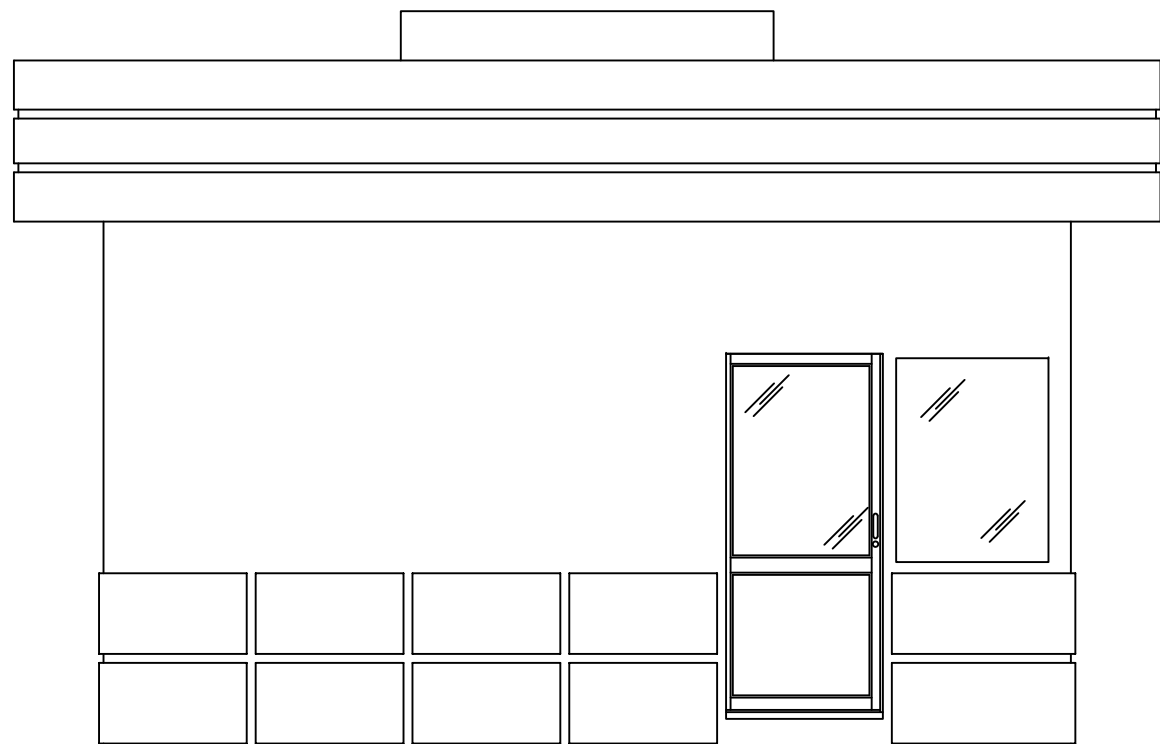

PLAN VIEW

4133 SHORELINE DRIVE
 EARTH CITY, MO 63045
 1-800-456-5464
 www.portaking.com

TITLE: Security Booth 30 – Plan View

ELEVATION A

ELEVATION B

INTERIOR ELEVATION (SIDE B)

ELEVATION C

ELEVATION D

PORTA-KING
BUILDING SYSTEMS

4133 SHORELINE DRIVE
EARTH CITY, MO 63045
1-800-456-5464
www.portaking.com

TITLE: Security Booth 30 – Elevation View