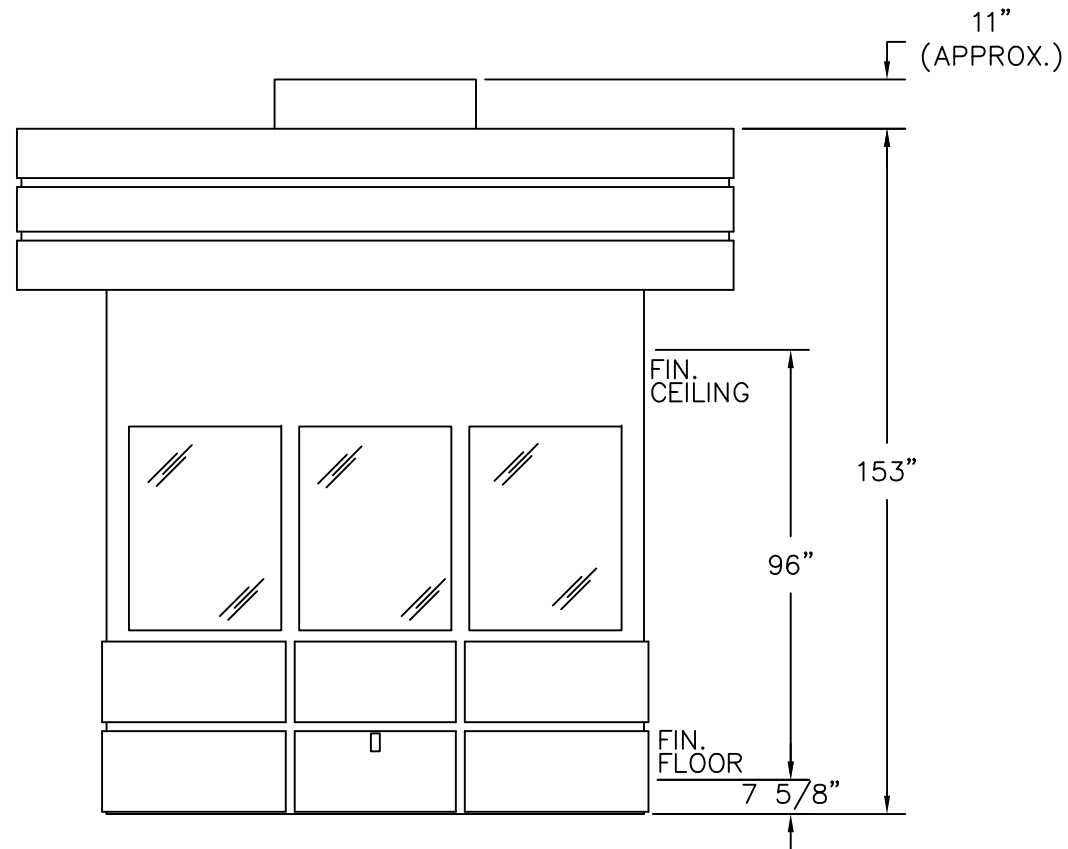

PLAN VIEW

4133 SHORELINE DRIVE
 EARTH CITY, MO 63045
 1-800-456-5464
 www.portaking.com

TITLE: Security Booth 30 – Plan View

ELEVATION A

ELEVATION B

INTERIOR ELEVATION (SIDE B)

ELEVATION C

ELEVATION D