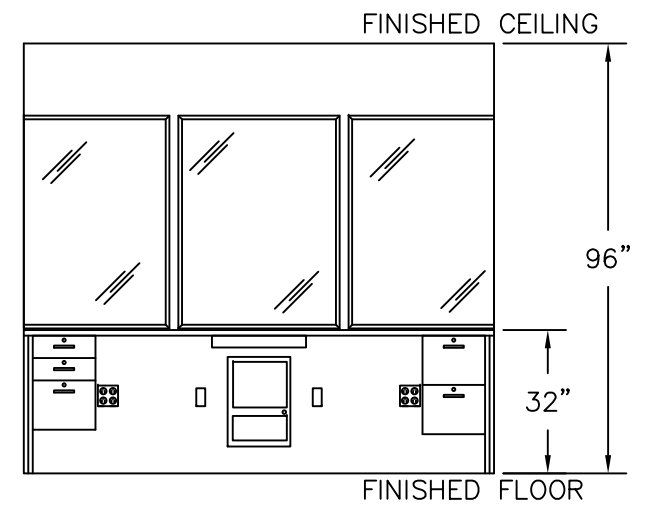

PLAN VIEW

4133 SHORELINE DRIVE
 EARTH CITY, MO 63045
 1-800-456-5464
 www.portaking.com

TITLE: Security Booth 30 – Plan View

ELEVATION A

ELEVATION B

INTERIOR ELEVATION (SIDE B)

ELEVATION C

ELEVATION D