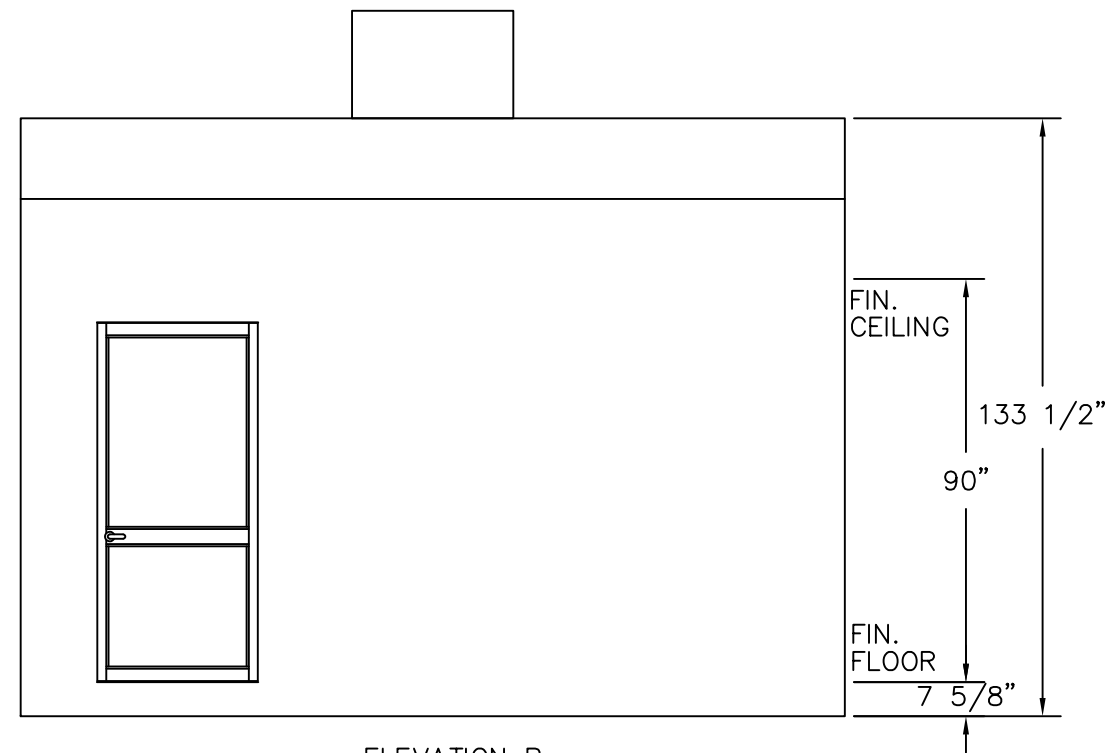

(C)
PLAN VIEW

	4133 SHORELINE DRIVE EARTH CITY, MO 63045 1-800-456-5464 www.portaking.com
	TITLE: Security Booth 32 – Plan View

ELEVATION A

ELEVATION B

ELEVATION C

ELEVATION D

4133 SHORELINE DRIVE
EARTH CITY, MO 63045
1-800-456-5464
www.portaking.com

TITLE: Security Booth 32 - Elevation View