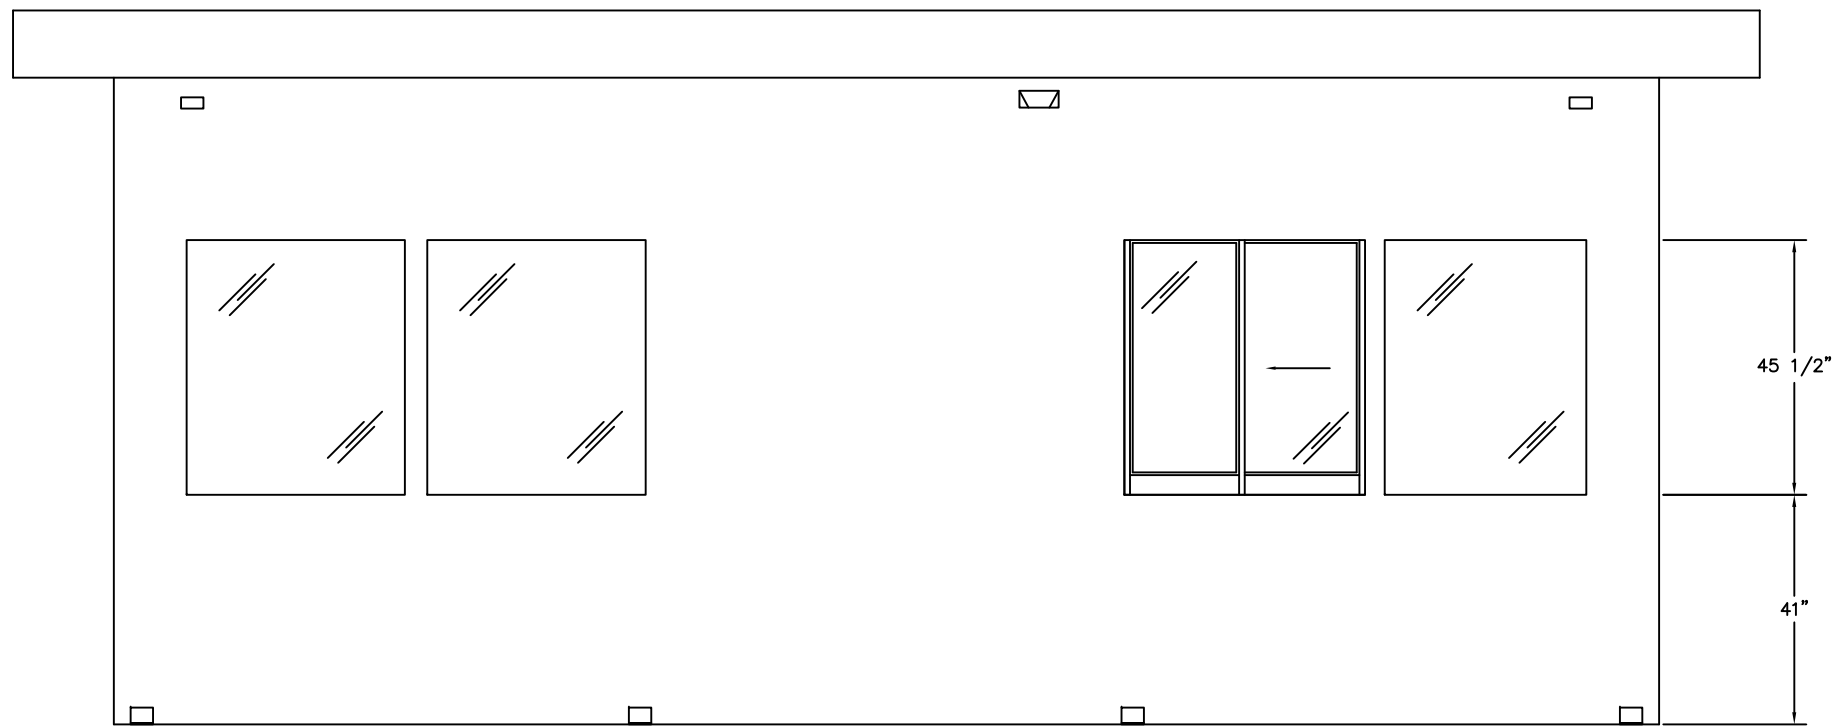

C  
PLAN VIEW

	4133 SHORELINE DRIVE EARTH CITY, MO 63045 1-800-456-5464 www.portaking.com
	TITLE: Security Booth 33 – Plan View

ELEVATION A

ELEVATION B

ELEVATION C

ELEVATION D

4133 SHORELINE DRIVE  
 EARTH CITY, MO 63045  
 1-800-456-5464  
 www.portaking.com

TITLE: Security Booth 33 – Elevation View