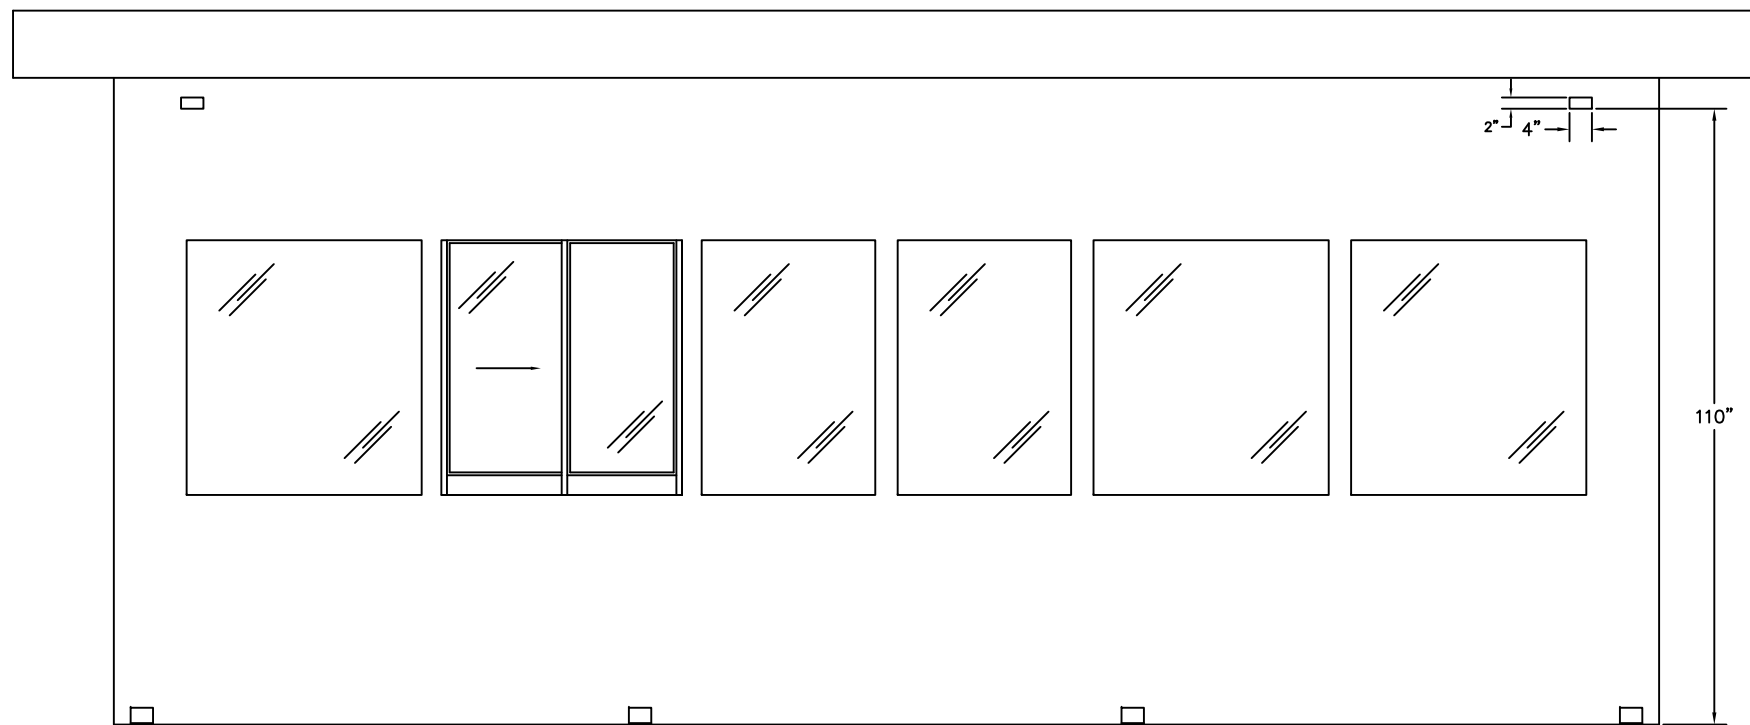

C  
PLAN VIEW

	4133 SHORELINE DRIVE EARTH CITY, MO 63045 1-800-456-5464 www.portaking.com
	TITLE: Security Booth 33 – Plan View

ELEVATION A

ELEVATION B

ELEVATION C

ELEVATION D

4133 SHORELINE DRIVE  
 EARTH CITY, MO 63045  
 1-800-456-5464  
 www.portaking.com

TITLE: Security Booth 33 – Elevation View