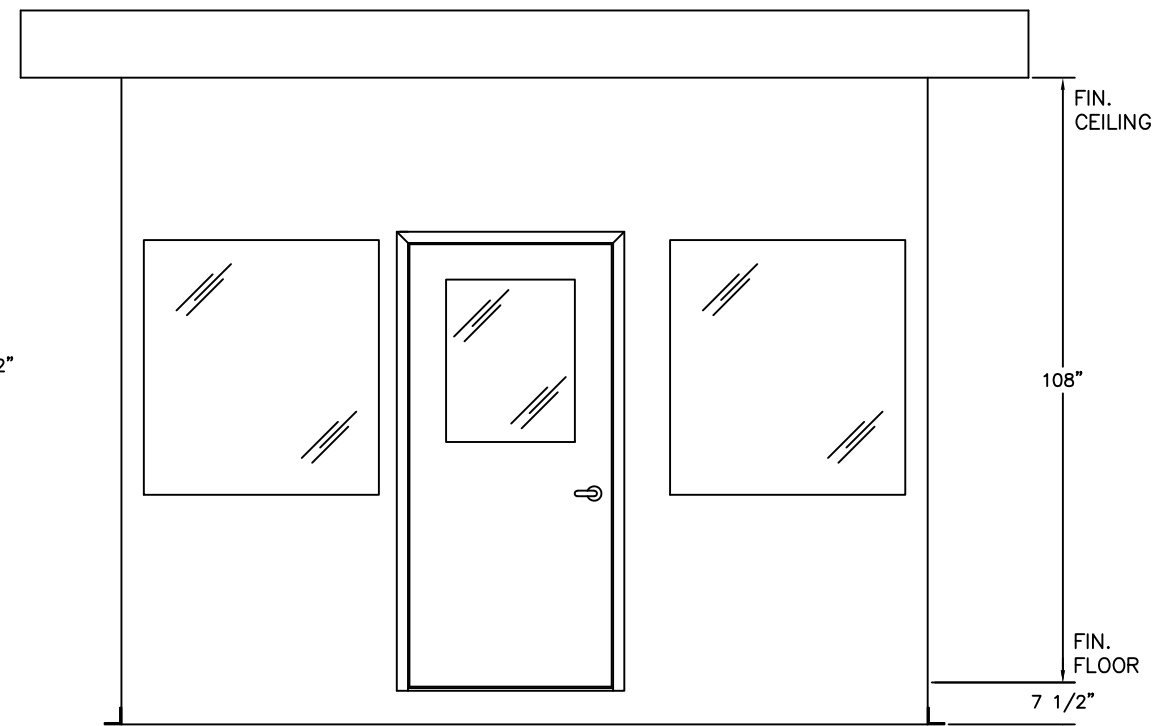

C  
PLAN VIEW

	4133 SHORELINE DRIVE EARTH CITY, MO 63045 1-800-456-5464 www.portaking.com
	TITLE: Security Booth 33 – Plan View

ELEVATION A

ELEVATION B

ELEVATION C

ELEVATION D

4133 SHORELINE DRIVE  
 EARTH CITY, MO 63045  
 1-800-456-5464  
 www.portaking.com

TITLE: Security Booth 33 – Elevation View