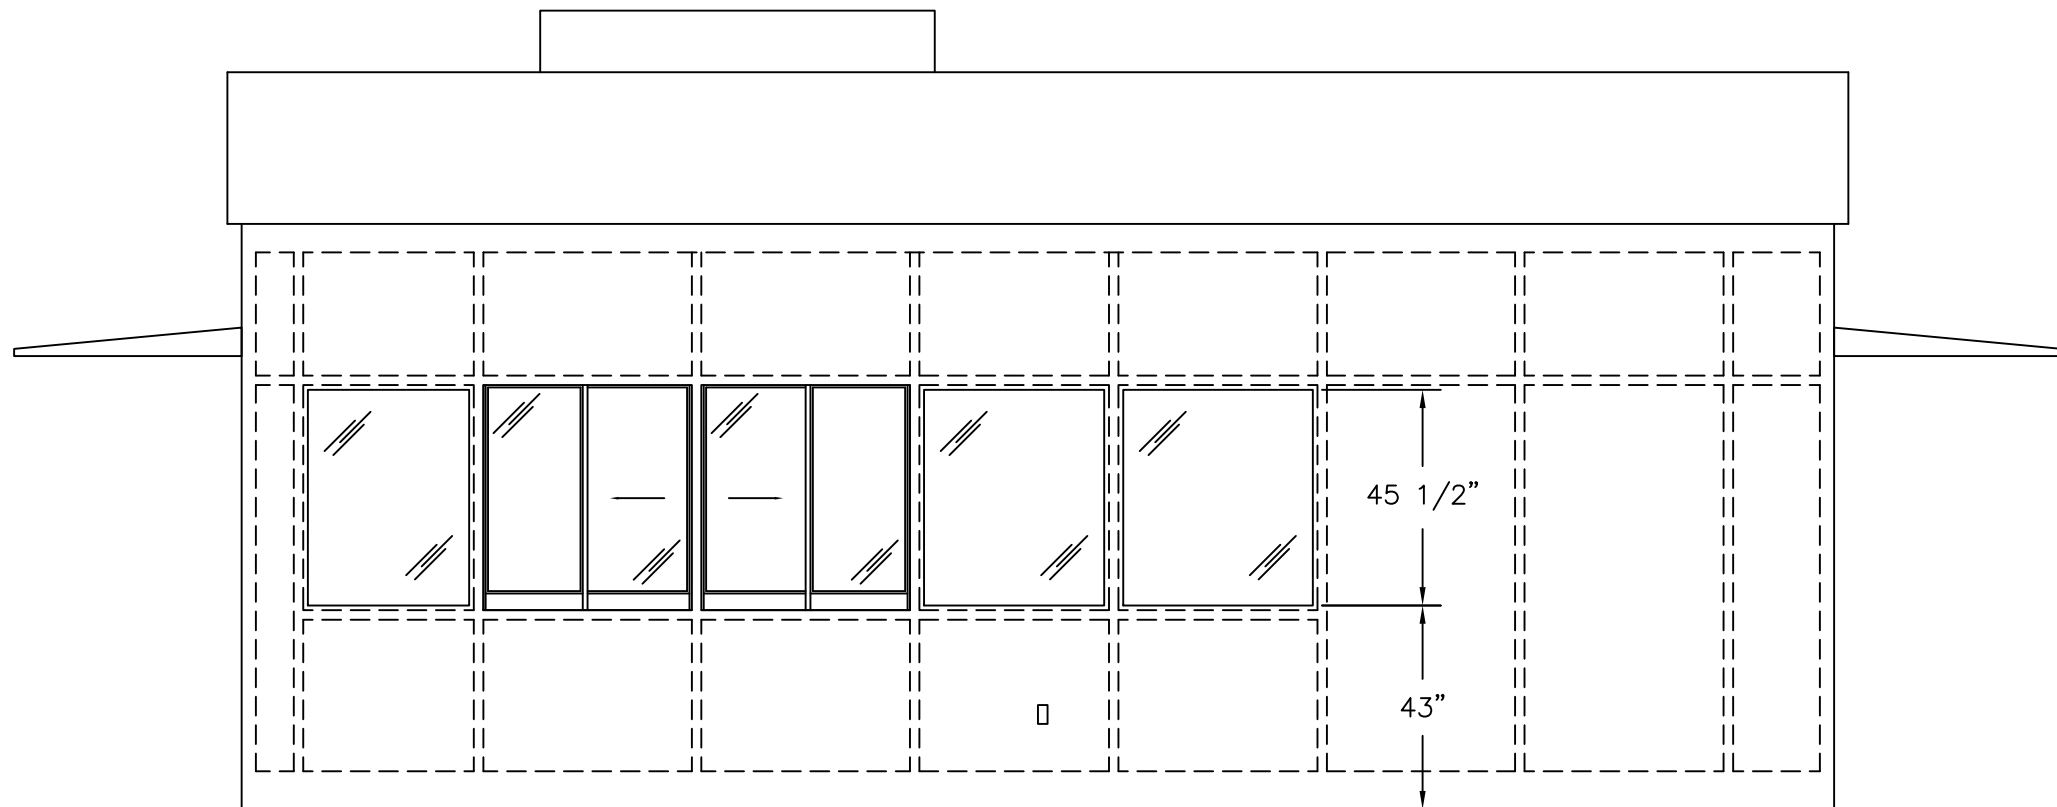

C
PLAN VIEW

PORTA-KING
BUILDING SYSTEMS

4133 SHORELINE DRIVE
EARTH CITY, MO 63045
1-800-456-5464
www.portaking.com

TITLE: Security Booth 34 38 40 - Plan View

ELEVATION A

ELEVATION B

ELEVATION C

ELEVATION D

PORTA-KING
BUILDING SYSTEMS

4133 SHORELINE DRIVE
EARTH CITY, MO 63045
1-800-456-5464
www.portaking.com

TITLE: Security Booth 34 38 40 - Elevation View