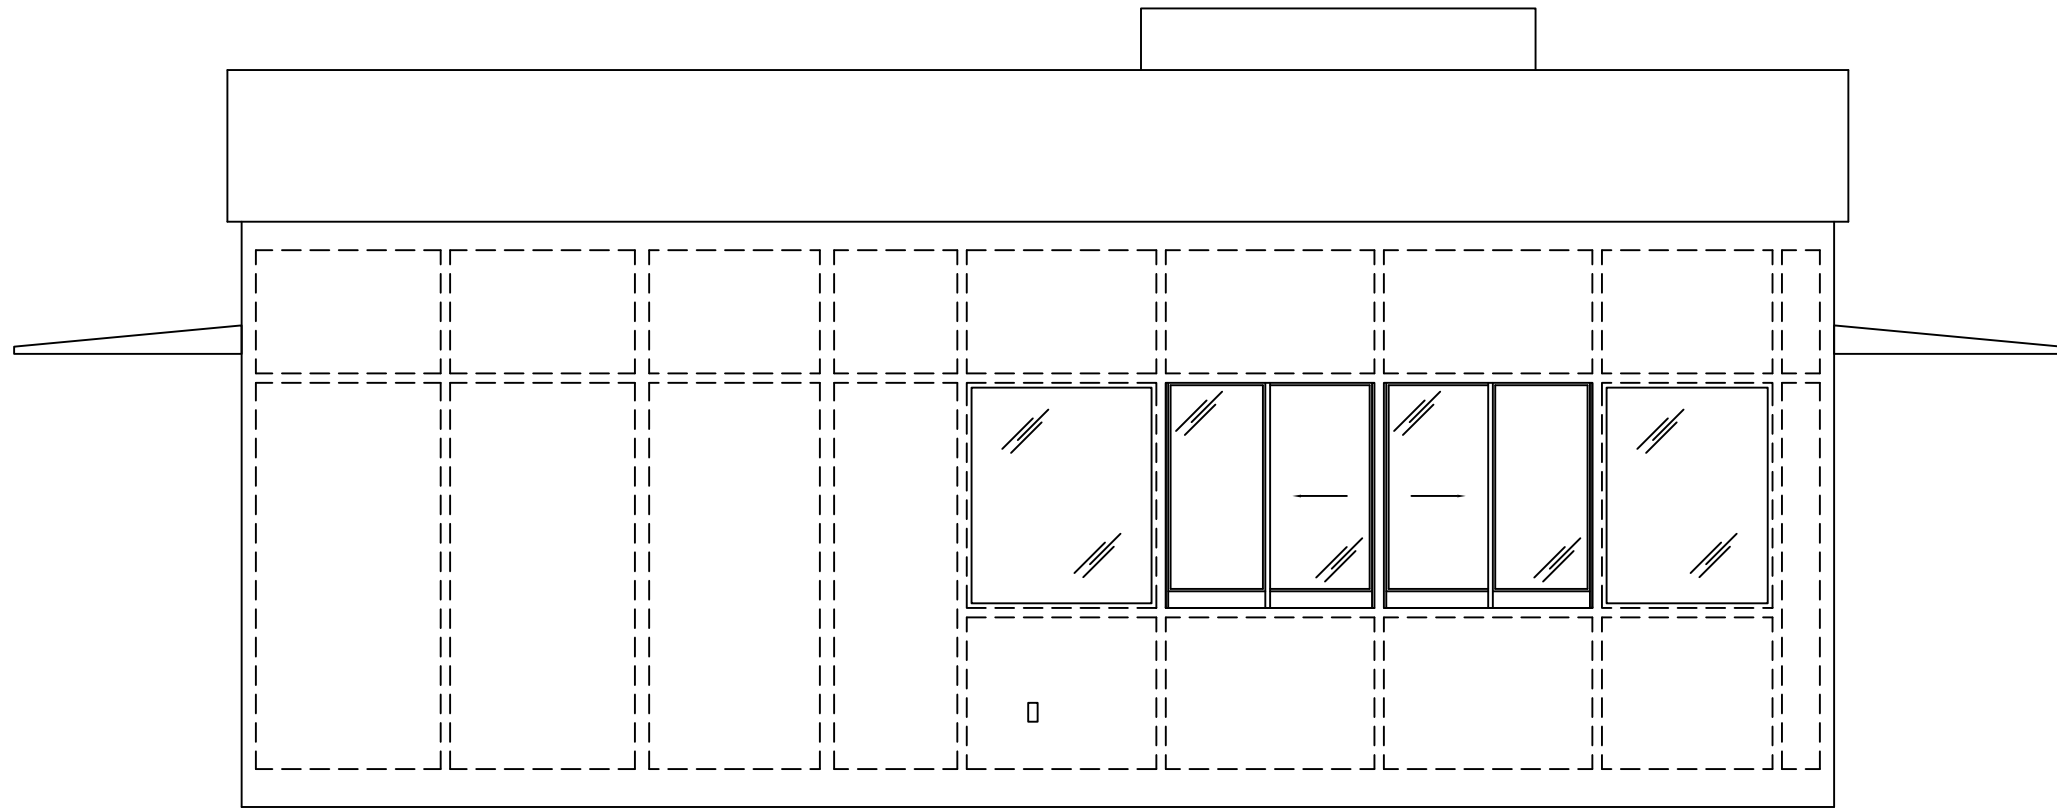

C
PLAN VIEW

PORTA-KING
BUILDING SYSTEMS

4133 SHORELINE DRIVE
EARTH CITY, MO 63045
1-800-456-5464
www.portaking.com

TITLE: Security Booth 34 38 40 - Plan View

ELEVATION A

ELEVATION B

ELEVATION C

ELEVATION D

PORTA-KING
BUILDING SYSTEMS

4133 SHORELINE DRIVE
EARTH CITY, MO 63045
1-800-456-5464
www.portaking.com

TITLE: Security Booth 34 38 40 - Elevation View