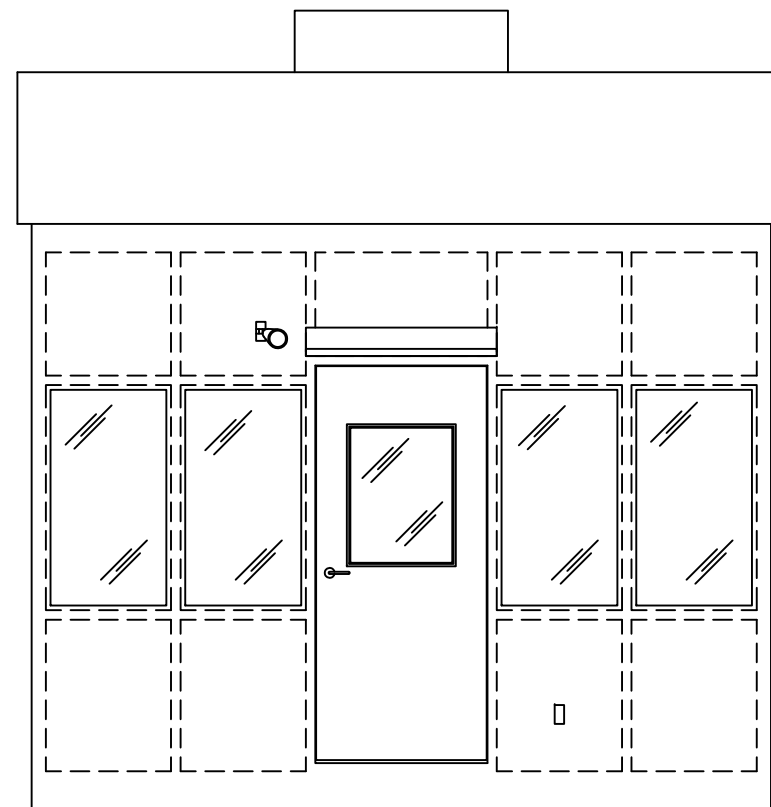

C
PLAN VIEW

PORTA-KING
BUILDING SYSTEMS

4133 SHORELINE DRIVE
EARTH CITY, MO 63045
1-800-456-5464
www.portaking.com

TITLE: Security Booth 34 38 40 - Plan View

ELEVATION A

ELEVATION B

ELEVATION C

ELEVATION D