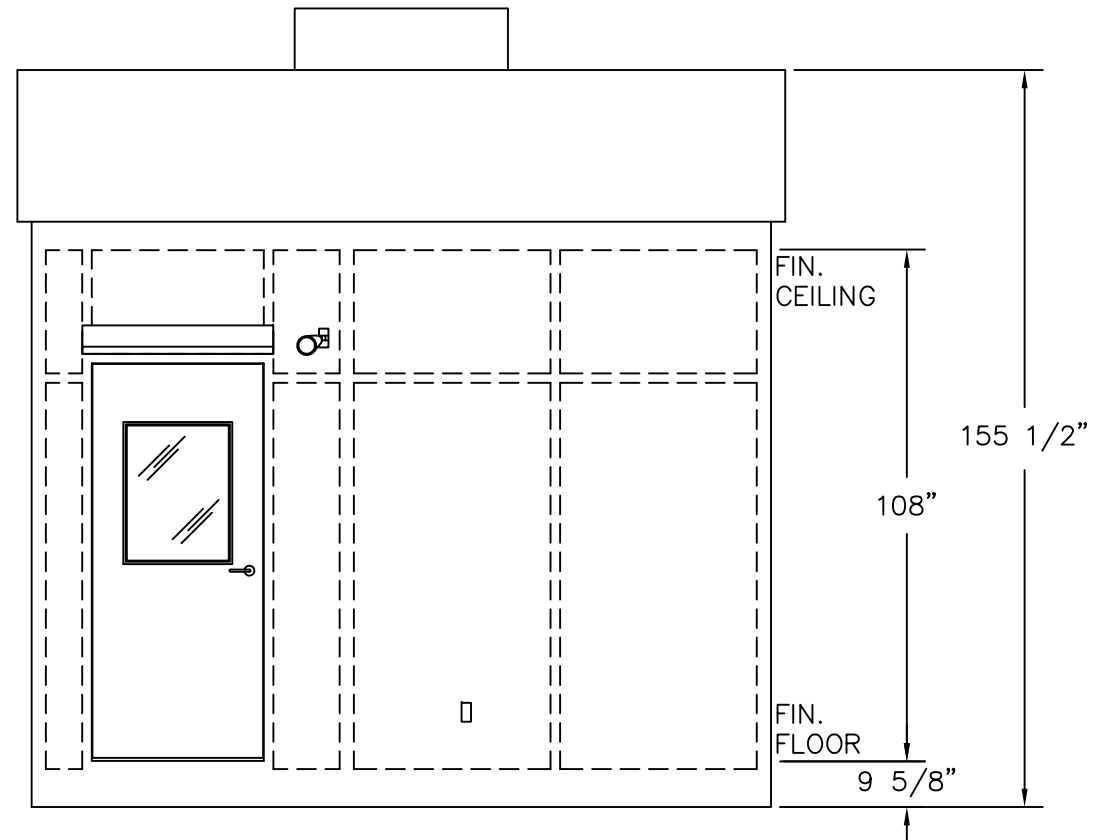

C
PLAN VIEW

PORTA-KING
BUILDING SYSTEMS

4133 SHORELINE DRIVE
EARTH CITY, MO 63045
1-800-456-5464
www.portaking.com

TITLE: Security Booth 34 38 40 - Plan View

ELEVATION A

ELEVATION B

ELEVATION C

ELEVATION D